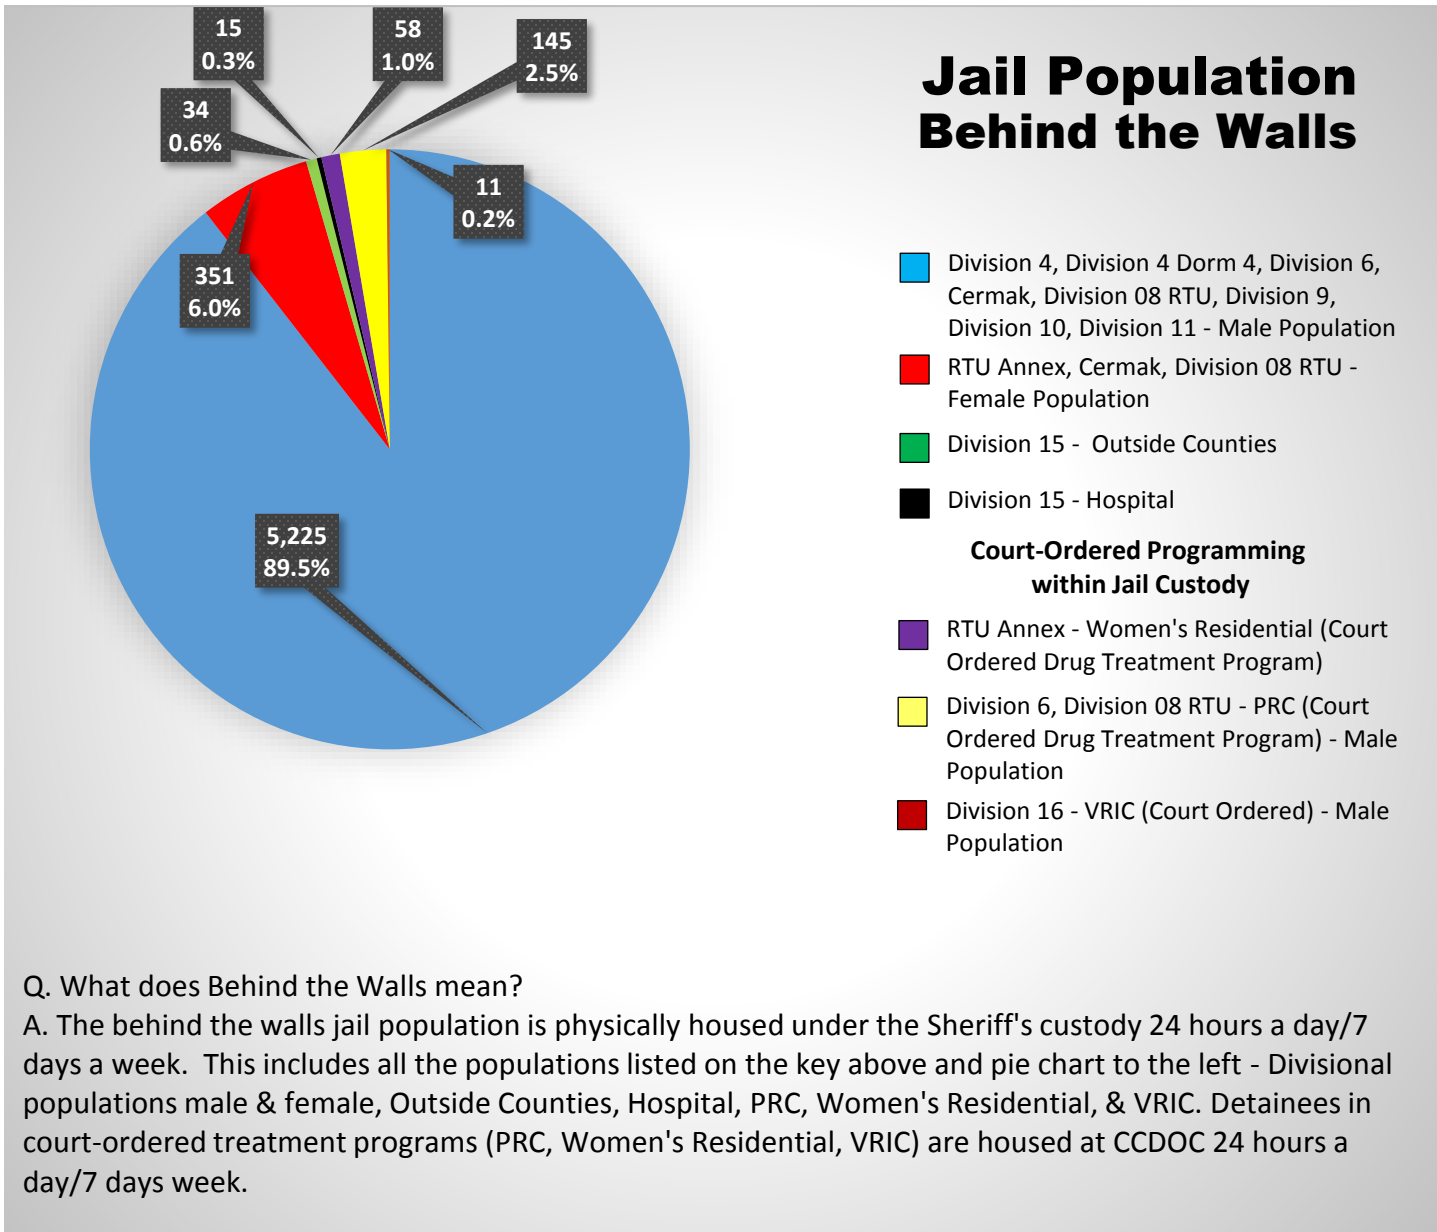

Sheriff's Daily Report 1/18/2019

Under the Custody of the Sheriff	
TOTAL MALE AND FEMALE	8,084
Jail Population	5,839
Community Corrections	2,245

Sheriff's Daily Report
1/18/2019

CCSO Population Demographics