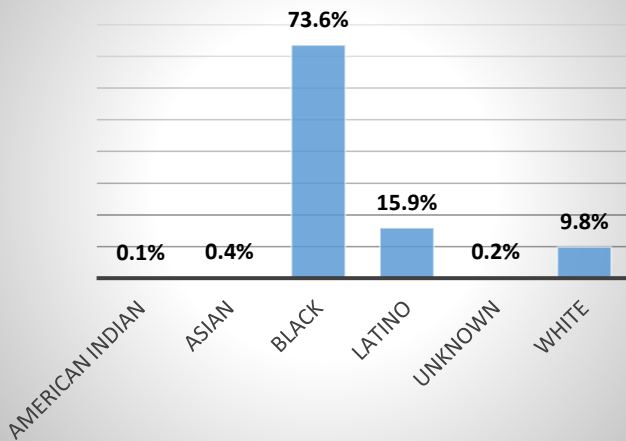

Sheriff's Daily Report 1/16/2019

Under the Custody of the Sheriff	
TOTAL MALE AND FEMALE	8,191
Jail Population	5,929
Community Corrections	2,262

Sheriff's Daily Report
1/16/2019

CCSO Population Demographics

In Confinement

Gender Distribution

Race Distribution

Age Distribution

Community Corrections

Gender Distribution

Race Distribution

Age Distribution