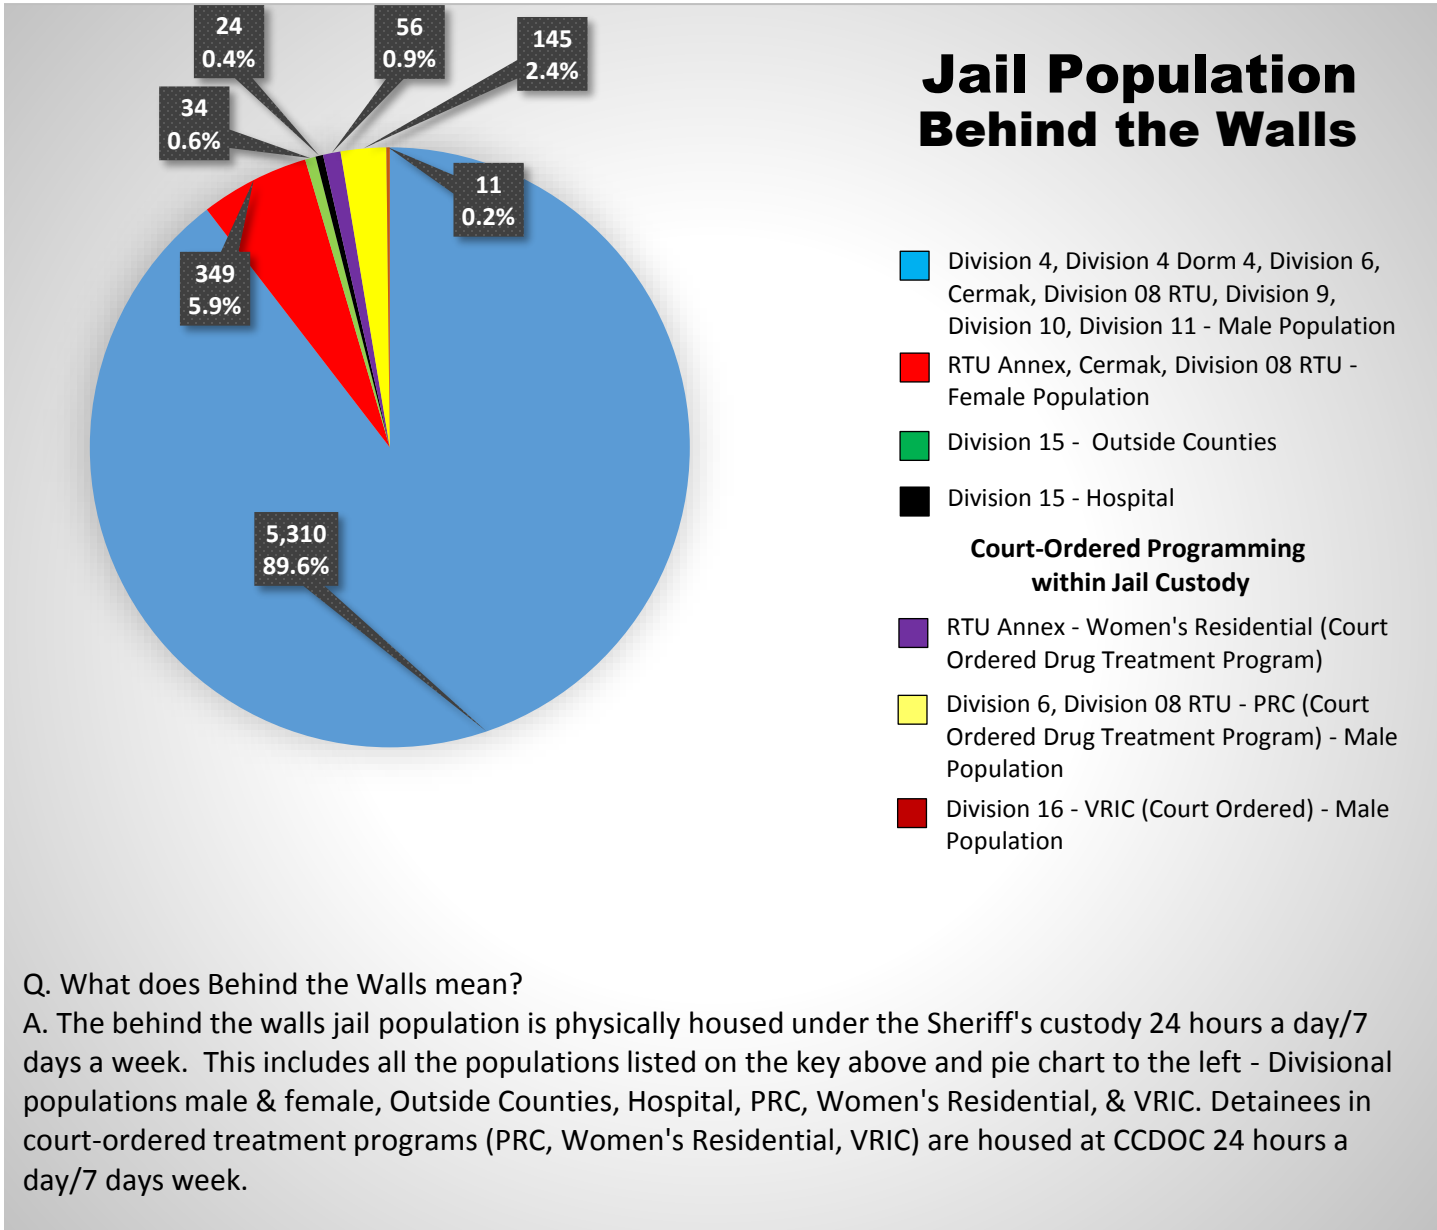

Sheriff's Daily Report 1/16/2019

Under the Custody of the Sheriff	
TOTAL MALE AND FEMALE	8,191
Jail Population	5,929
Community Corrections	2,262

Sheriff's Daily Report
1/16/2019

CCSO Population Demographics

In Confinement

Gender Distribution

Race Distribution

Age Distribution

Community Corrections

Gender Distribution

Race Distribution

Age Distribution