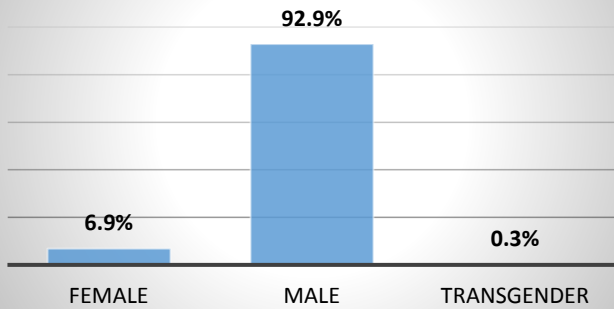

Sheriff's Daily Report 1/16/2019

Under the Custody of the Sheriff	
TOTAL MALE AND FEMALE	8,191
Jail Population	5,929
Community Corrections	2,262

Sheriff's Daily Report
1/16/2019

CCSO Population Demographics

In Confinement

Gender Distribution

Race Distribution

Age Distribution

Community Corrections

Gender Distribution

Race Distribution

Age Distribution