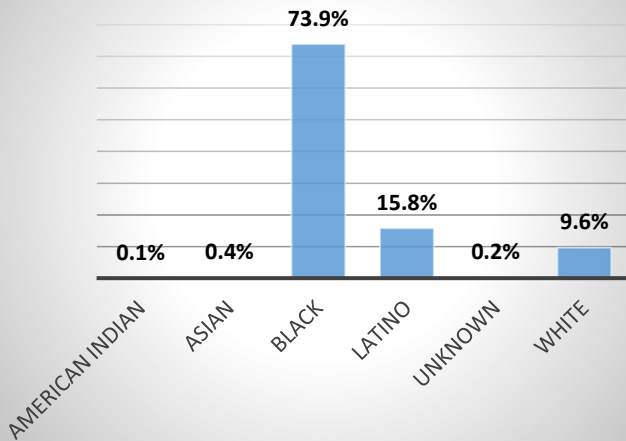

Sheriff's Daily Report 1/13/2019

Under the Custody of the Sheriff	
TOTAL MALE AND FEMALE	8,240
Jail Population	5,960
Community Corrections	2,280

Sheriff's Daily Report
1/13/2019

CCSO Population Demographics

In Confinement

Gender Distribution

Race Distribution

Age Distribution

Community Corrections

Gender Distribution

Race Distribution

Age Distribution