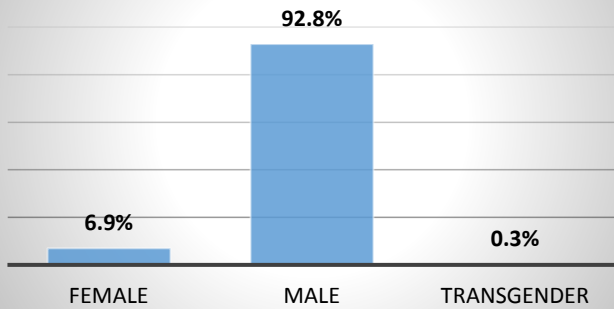

Sheriff's Daily Report 1/13/2019

Under the Custody of the Sheriff	
TOTAL MALE AND FEMALE	8,240
Jail Population	5,960
Community Corrections	2,280

Sheriff's Daily Report
1/13/2019

CCSO Population Demographics

In Confinement

Gender Distribution

Race Distribution

Age Distribution

Community Corrections

Gender Distribution

Race Distribution

Age Distribution