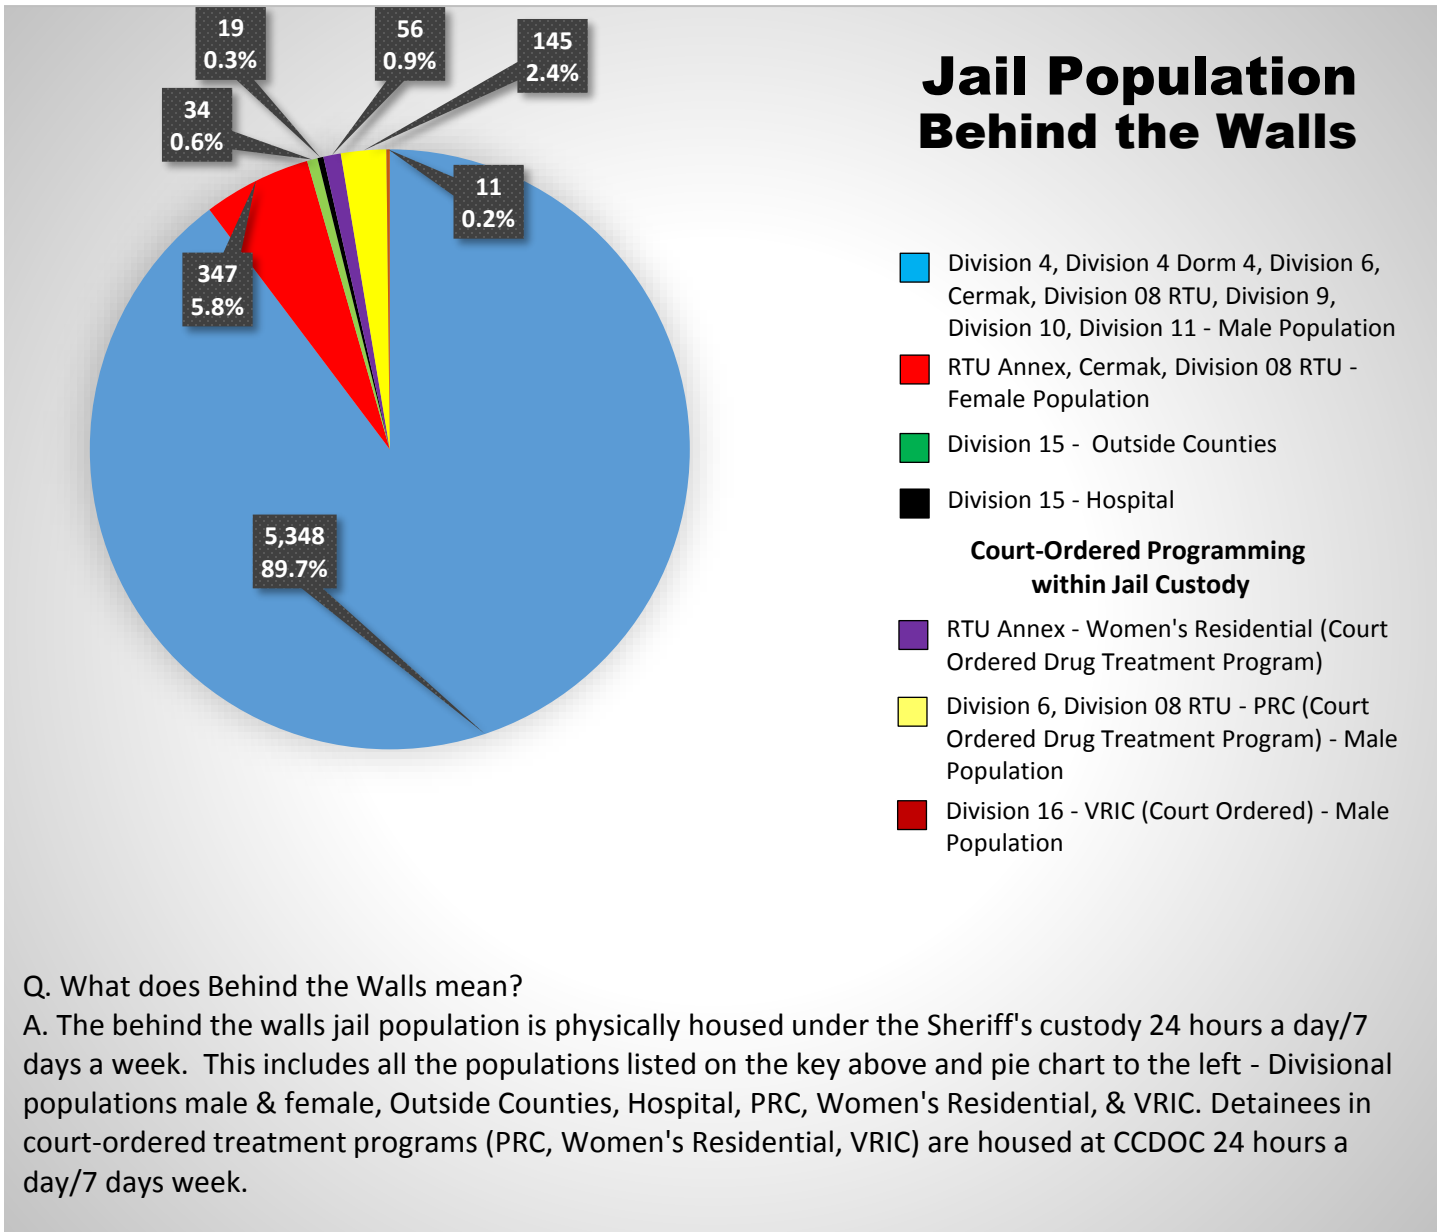

Sheriff's Daily Report 1/13/2019

Under the Custody of the Sheriff	
TOTAL MALE AND FEMALE	8,240
Jail Population	5,960
Community Corrections	2,280

Sheriff's Daily Report
1/13/2019

CCSO Population Demographics

In Confinement

Gender Distribution

Race Distribution

Age Distribution

Community Corrections

Gender Distribution

Race Distribution

Age Distribution