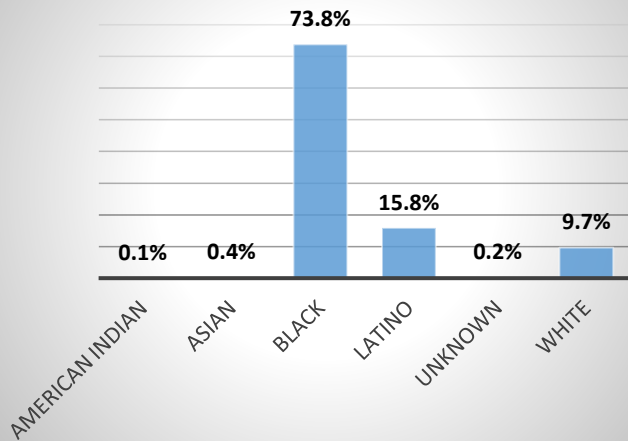

Sheriff's Daily Report 1/12/2019

Under the Custody of the Sheriff	
TOTAL MALE AND FEMALE	8,146
Jail Population	5,873
Community Corrections	2,273

Sheriff's Daily Report
1/12/2019

CCSO Population Demographics

In Confinement

Gender Distribution

Race Distribution

Age Distribution

Community Corrections

Gender Distribution

Race Distribution

Age Distribution