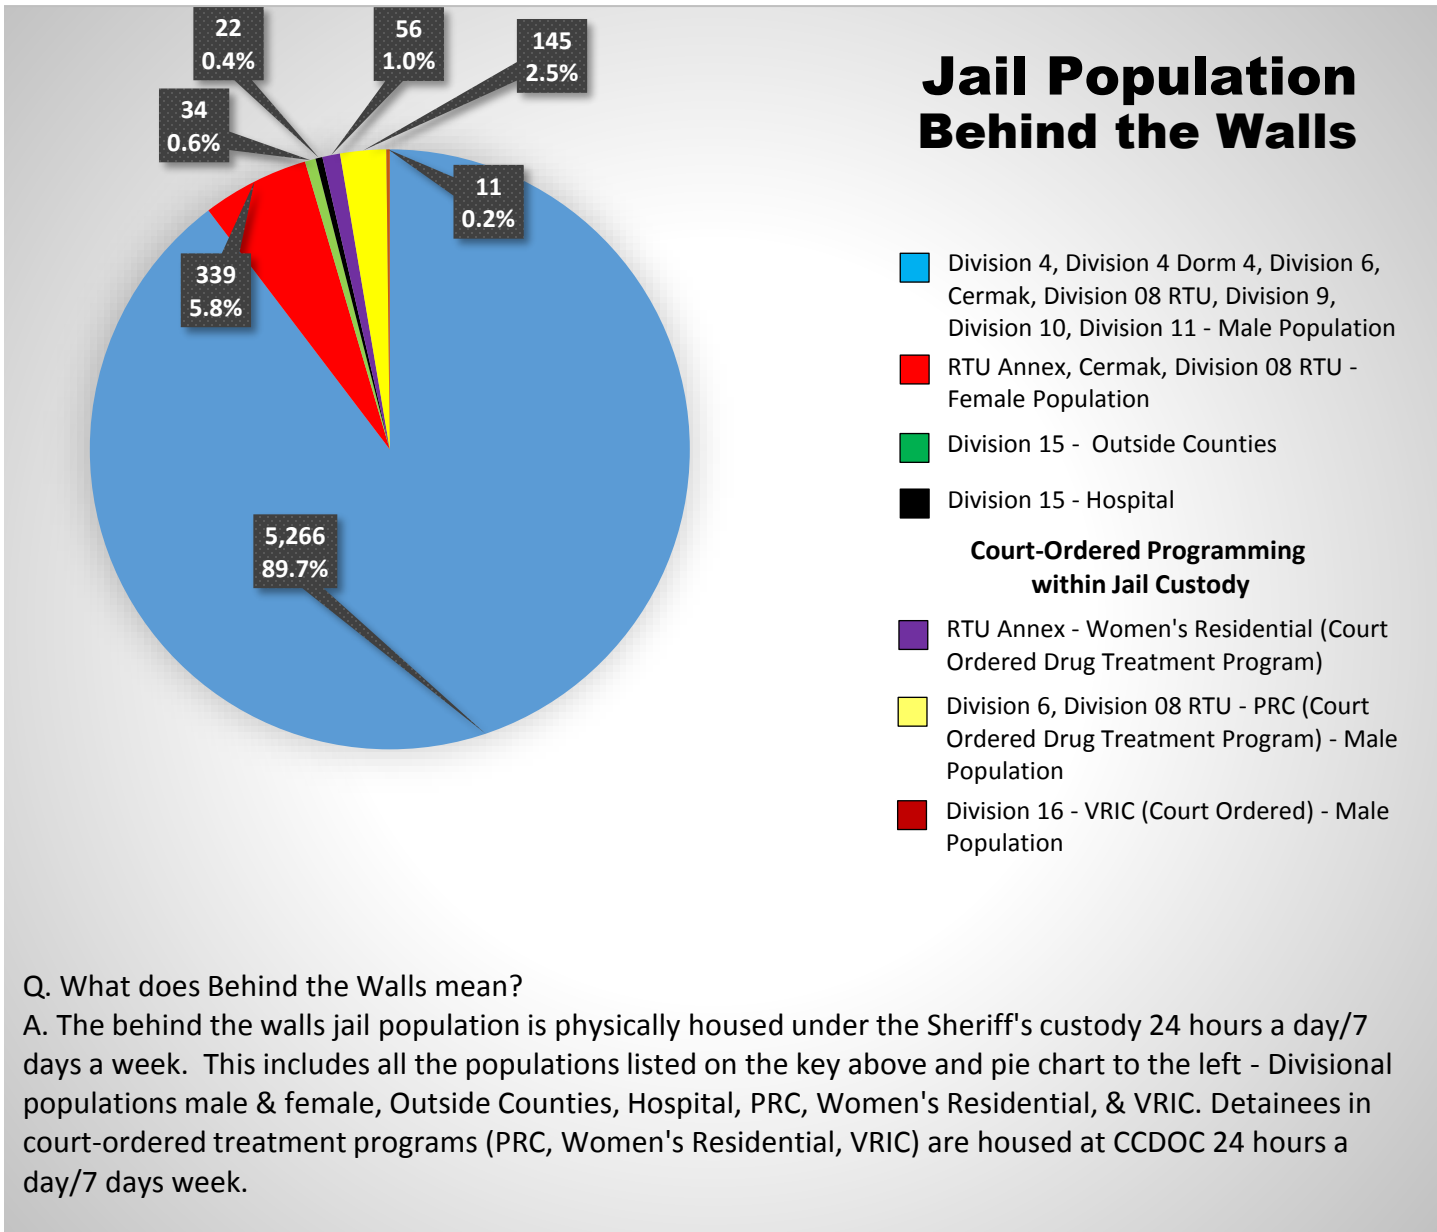

Sheriff's Daily Report 1/12/2019

Under the Custody of the Sheriff	
TOTAL MALE AND FEMALE	8,146
Jail Population	5,873
Community Corrections	2,273

Sheriff's Daily Report
1/12/2019

CCSO Population Demographics

In Confinement

Gender Distribution

Race Distribution

Age Distribution

Community Corrections

Gender Distribution

Race Distribution

Age Distribution