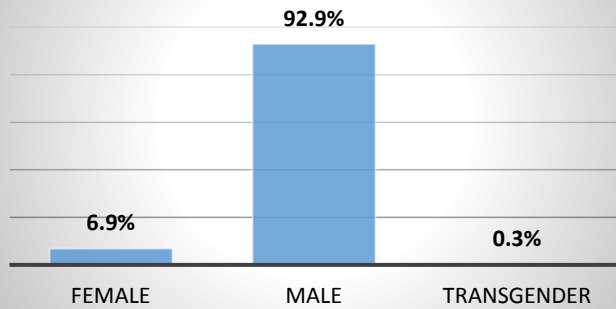

Sheriff's Daily Report 1/12/2019

Under the Custody of the Sheriff	
TOTAL MALE AND FEMALE	8,146
Jail Population	5,873
Community Corrections	2,273

Sheriff's Daily Report
1/12/2019

CCSO Population Demographics

In Confinement

Gender Distribution

Race Distribution

Age Distribution

Community Corrections

Gender Distribution

Race Distribution

Age Distribution