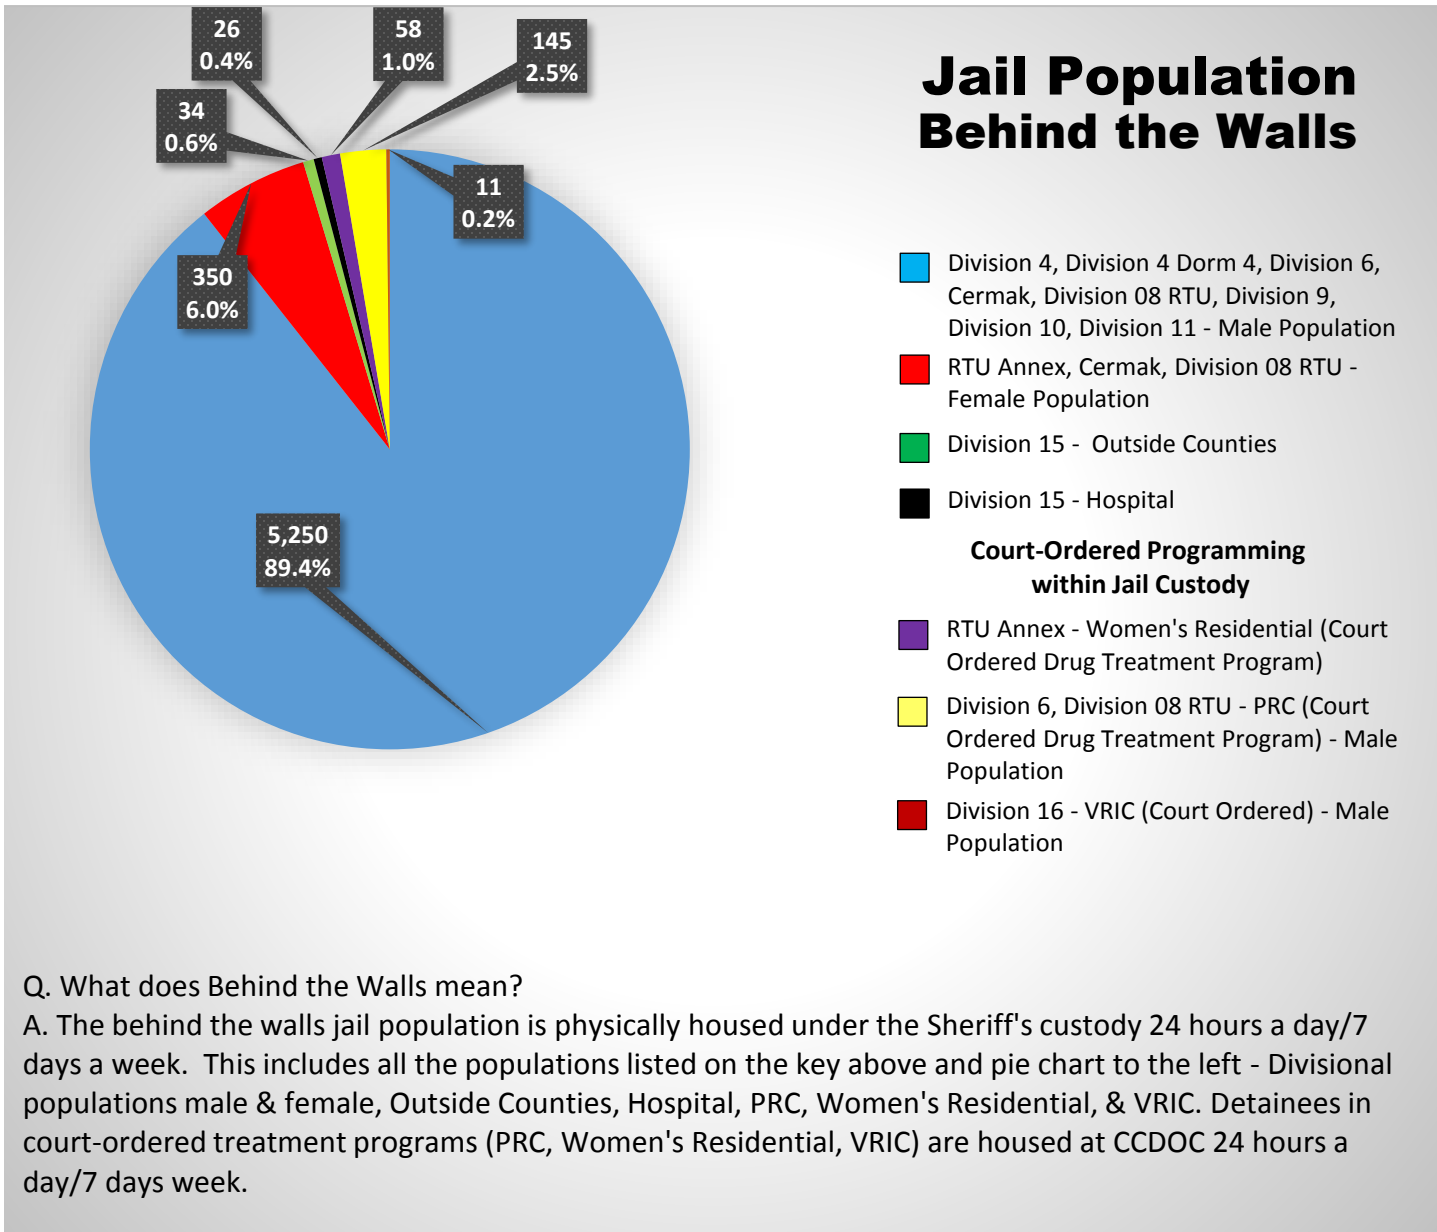

## Sheriff's Daily Report 1/11/2019

| Under the Custody of the Sheriff |              |
|----------------------------------|--------------|
| <b>TOTAL MALE AND FEMALE</b>     | <b>8,144</b> |
| Jail Population                  | 5,874        |
| Community Corrections            | 2,270        |

Sheriff's Daily Report  
1/11/2019

CCSO Population Demographics