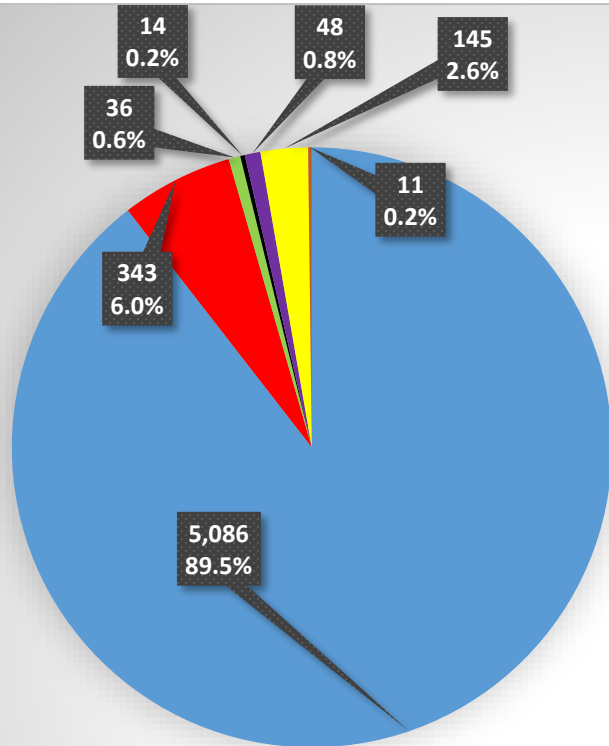

Sheriff's Daily Report
12/28/2018

Under the Custody of the Sheriff	
TOTAL MALE AND FEMALE	7,949
Jail Population	5,683
Community Corrections	2,266

Jail Population Behind the Walls

- Division 4, Division 4 Dorm 4, Division 6, Cermak, Division 08 RTU, Division 9, Division 10, Division 11 - Male Population
 - RTU Annex, Cermak, Division 08 RTU - Female Population
 - Division 15 - Outside Counties
 - Division 15 - Hospital
- Court-Ordered Programming within Jail Custody**
- RTU Annex - Women's Residential (Court Ordered Drug Treatment Program)
 - Division 6, Division 08 RTU - PRC (Court Ordered Drug Treatment Program) - Male Population
 - Division 16 - VRIC (Court Ordered) - Male Population

Q. What does Behind the Walls mean?

A. The behind the walls jail population is physically housed under the Sheriff's custody 24 hours a day/7 days a week. This includes all the populations listed on the key above and pie chart to the left - Divisional populations male & female, Outside Counties, Hospital, PRC, Women's Residential, & VRIC. Detainees in court-ordered treatment programs (PRC, Women's Residential, VRIC) are housed at CCDOC 24 hours a day/7 days week.