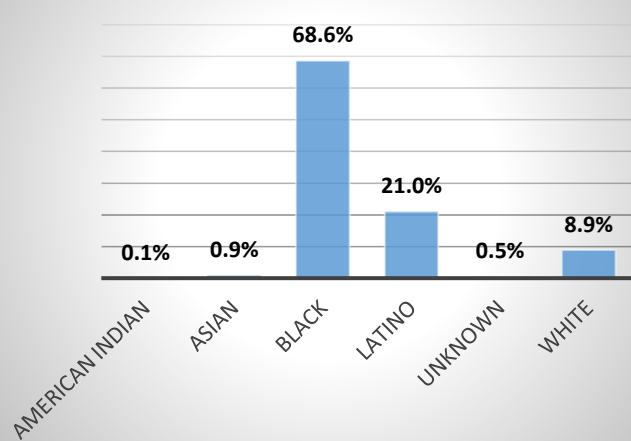

Sheriff's Daily Report 12/10/2018

| Under the Custody of the Sheriff | |
|----------------------------------|--------------|
| TOTAL MALE AND FEMALE | 8,156 |
| Jail Population | 5,896 |
| Community Corrections | 2,260 |

Sheriff's Daily Report
12/10/2018

CCSO Population Demographics

In Confinement

Gender Distribution

Race Distribution

Age Distribution

Community Corrections

Gender Distribution

Race Distribution

Age Distribution