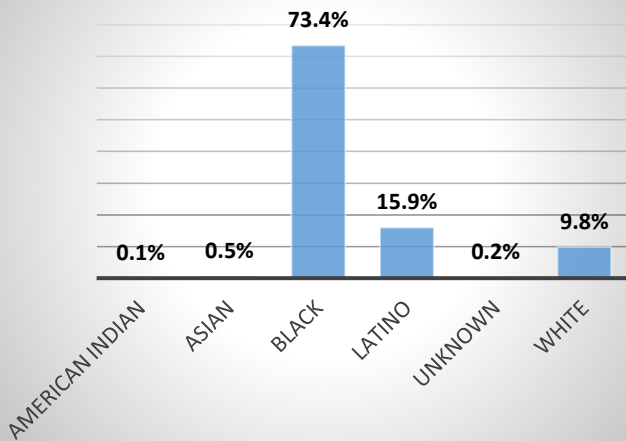

Sheriff's Daily Report 12/10/2018

| Under the Custody of the Sheriff | |
|----------------------------------|--------------|
| TOTAL MALE AND FEMALE | 8,156 |
| Jail Population | 5,896 |
| Community Corrections | 2,260 |

Sheriff's Daily Report
12/10/2018

CCSO Population Demographics

In Confinement

Gender Distribution

Race Distribution

Age Distribution

Community Corrections

Gender Distribution

Race Distribution

Age Distribution