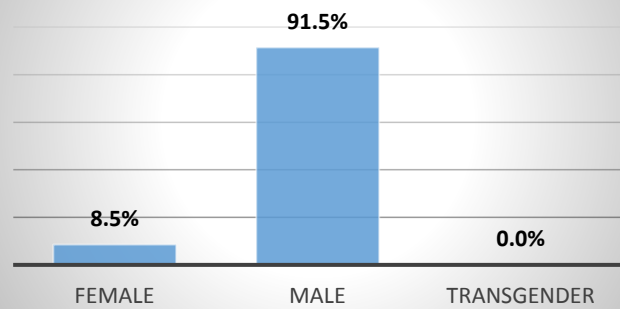

Sheriff's Daily Report 12/10/2018

| Under the Custody of the Sheriff | |
|----------------------------------|--------------|
| TOTAL MALE AND FEMALE | 8,156 |
| Jail Population | 5,896 |
| Community Corrections | 2,260 |

Sheriff's Daily Report
12/10/2018

CCSO Population Demographics

In Confinement

Gender Distribution

Race Distribution

Age Distribution

Community Corrections

Gender Distribution

Race Distribution

Age Distribution