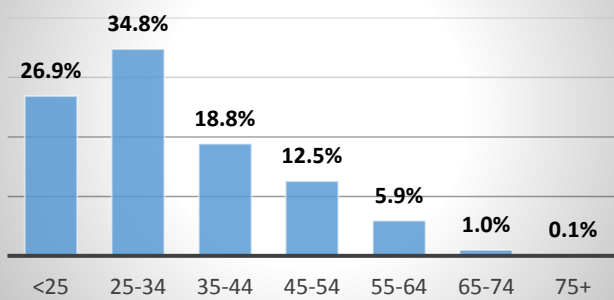

Sheriff's Daily Report 12/10/2018

| Under the Custody of the Sheriff | |
|----------------------------------|--------------|
| TOTAL MALE AND FEMALE | 8,156 |
| Jail Population | 5,896 |
| Community Corrections | 2,260 |

Sheriff's Daily Report
12/10/2018

CCSO Population Demographics

In Confinement

Gender Distribution

Race Distribution

Age Distribution

Community Corrections

Gender Distribution

Race Distribution

Age Distribution