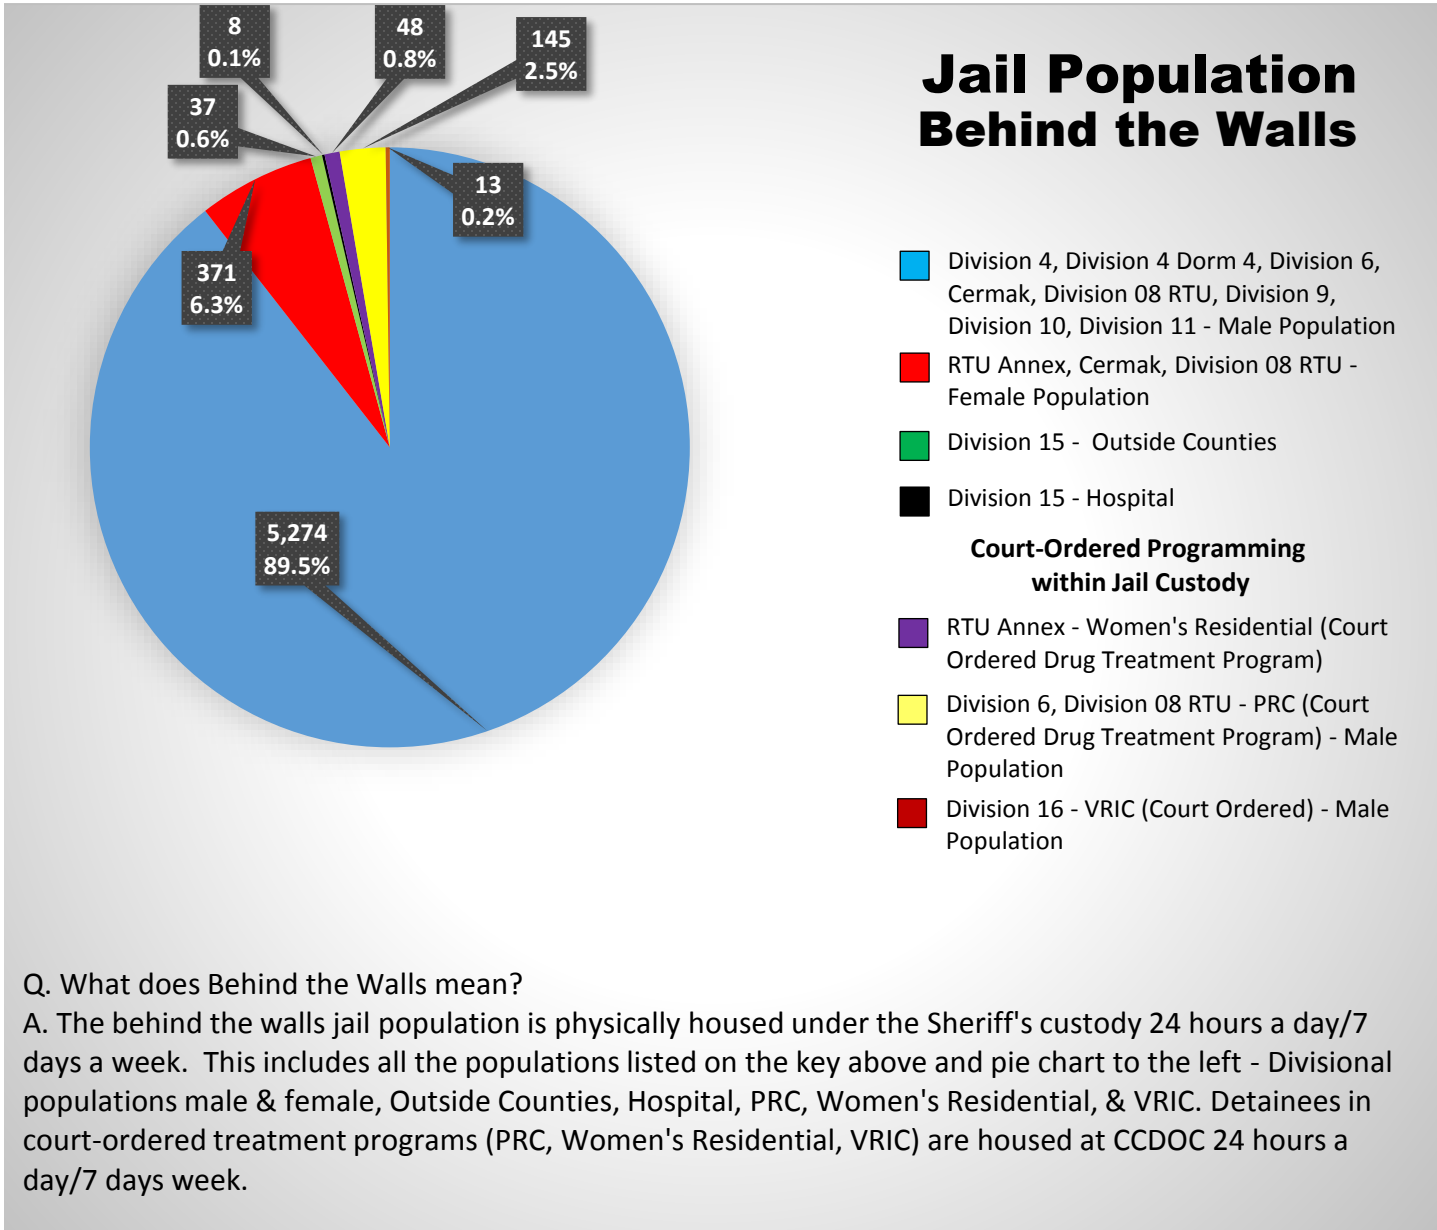

Sheriff's Daily Report 12/10/2018

| Under the Custody of the Sheriff | |
|----------------------------------|--------------|
| TOTAL MALE AND FEMALE | 8,156 |
| Jail Population | 5,896 |
| Community Corrections | 2,260 |

Sheriff's Daily Report
12/10/2018

CCSO Population Demographics

In Confinement

Gender Distribution

Race Distribution

Age Distribution

Community Corrections

Gender Distribution

Race Distribution

Age Distribution