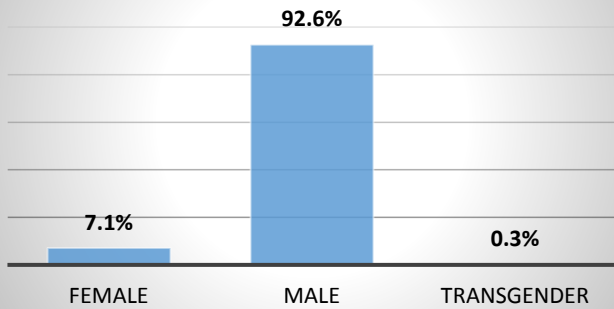

Sheriff's Daily Report 12/10/2018

| Under the Custody of the Sheriff | |
|----------------------------------|--------------|
| TOTAL MALE AND FEMALE | 8,156 |
| Jail Population | 5,896 |
| Community Corrections | 2,260 |

Sheriff's Daily Report
12/10/2018

CCSO Population Demographics

In Confinement

Gender Distribution

Race Distribution

Age Distribution

Community Corrections

Gender Distribution

Race Distribution

Age Distribution