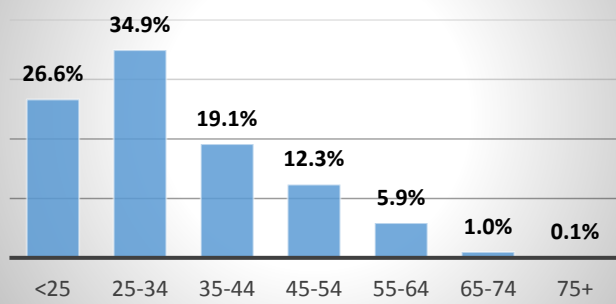

## Sheriff's Daily Report 12/3/2018

Under the Custody of the Sheriff	
<b>TOTAL MALE AND FEMALE</b>	<b>8,117</b>
Jail Population	5,893
Community Corrections	2,224

**Sheriff's Daily Report**  
**12/3/2018**

**CCSO Population Demographics**

**In Confinement**

**Gender Distribution**

**Race Distribution**

**Age Distribution**

**Community Corrections**

**Gender Distribution**

**Race Distribution**

**Age Distribution**