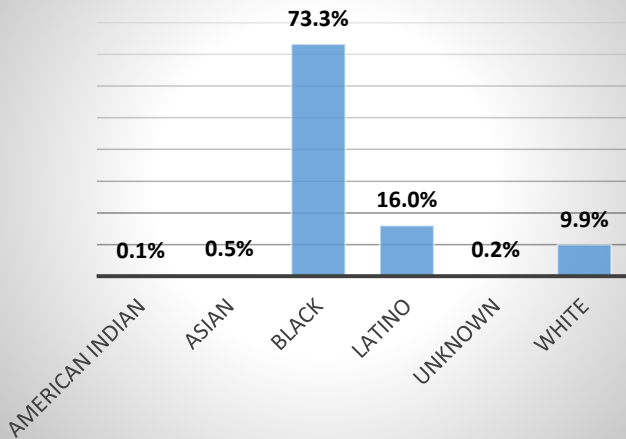

## Sheriff's Daily Report 12/3/2018

Under the Custody of the Sheriff	
<b>TOTAL MALE AND FEMALE</b>	<b>8,117</b>
Jail Population	5,893
Community Corrections	2,224

**Sheriff's Daily Report**  
**12/3/2018**

**CCSO Population Demographics**

**In Confinement**

**Gender Distribution**

**Race Distribution**

**Age Distribution**

**Community Corrections**

**Gender Distribution**

**Race Distribution**

**Age Distribution**