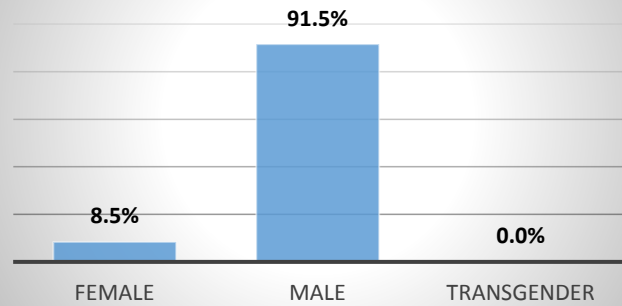

## Sheriff's Daily Report 12/3/2018

Under the Custody of the Sheriff	
<b>TOTAL MALE AND FEMALE</b>	<b>8,117</b>
Jail Population	5,893
Community Corrections	2,224

**Sheriff's Daily Report**  
**12/3/2018**

**CCSO Population Demographics**

**In Confinement**

**Gender Distribution**

**Race Distribution**

**Age Distribution**

**Community Corrections**

**Gender Distribution**

**Race Distribution**

**Age Distribution**