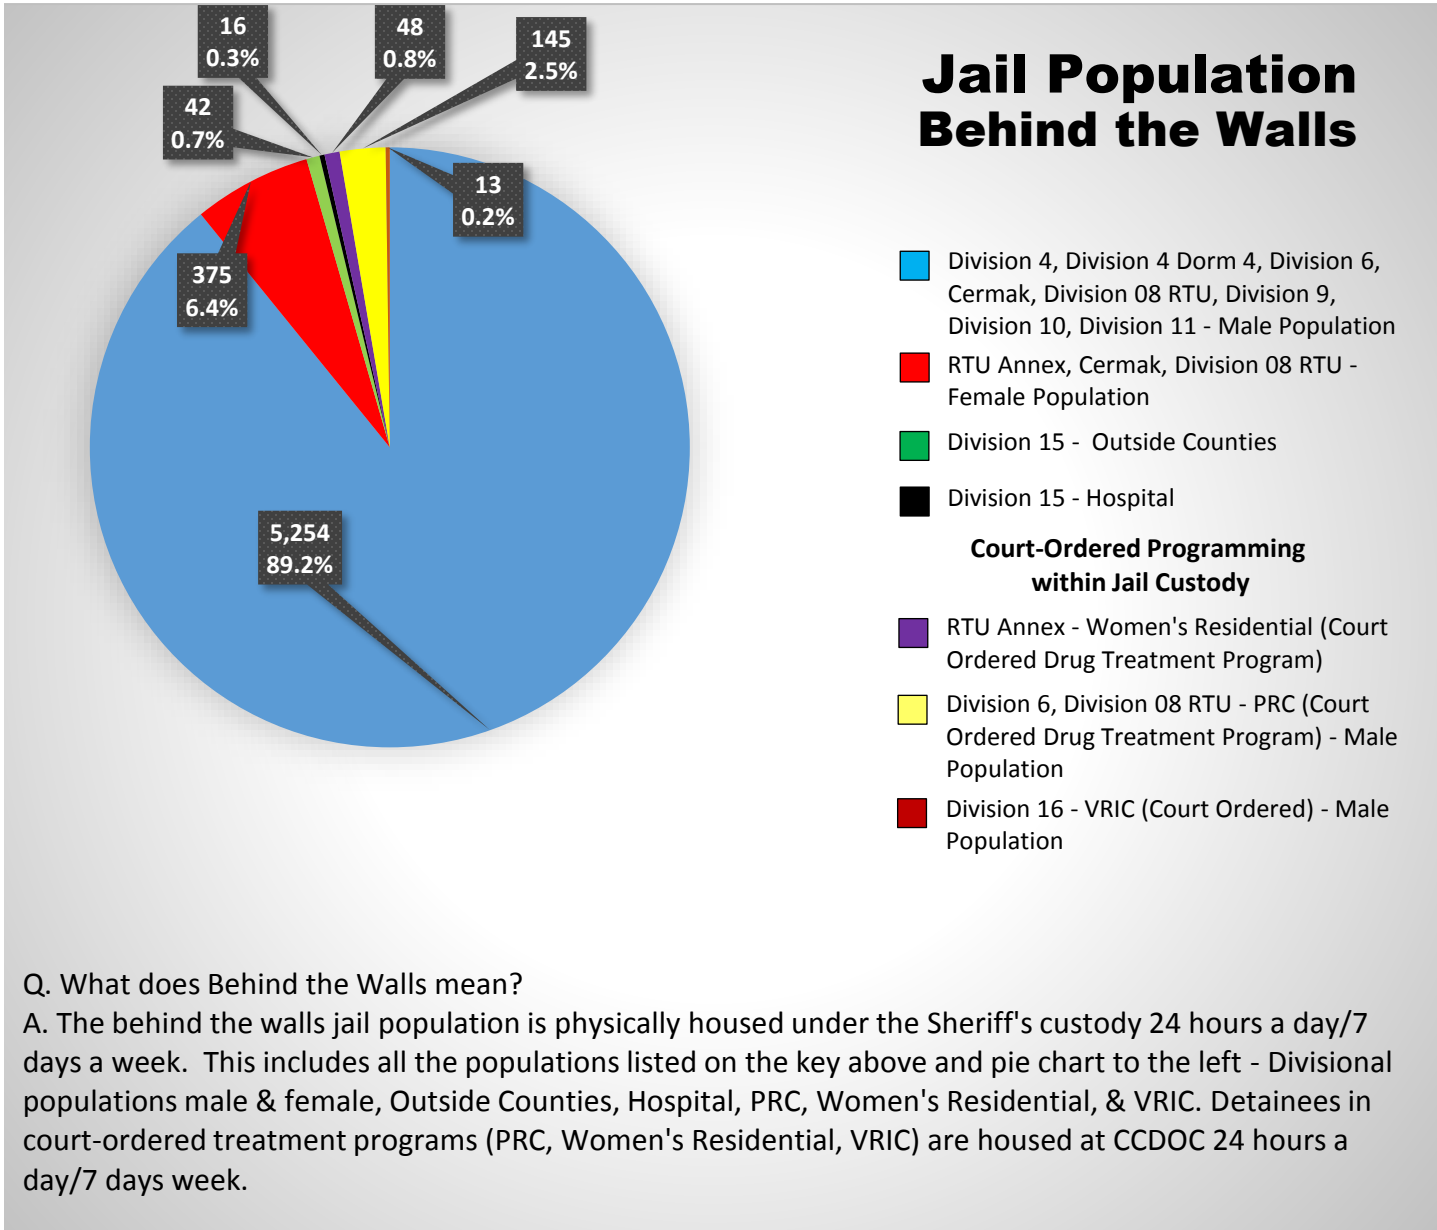

## Sheriff's Daily Report 12/3/2018

Under the Custody of the Sheriff	
<b>TOTAL MALE AND FEMALE</b>	<b>8,117</b>
Jail Population	5,893
Community Corrections	2,224

**Sheriff's Daily Report**  
**12/3/2018**

**CCSO Population Demographics**

**In Confinement**

**Gender Distribution**

**Race Distribution**

**Age Distribution**

**Community Corrections**

**Gender Distribution**

**Race Distribution**

**Age Distribution**