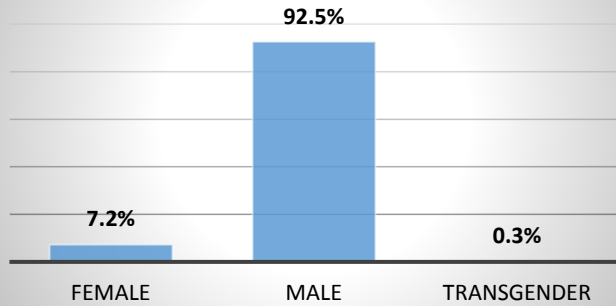

Sheriff's Daily Report
12/3/2018

CCSO Population Demographics

In Confinement

Gender Distribution