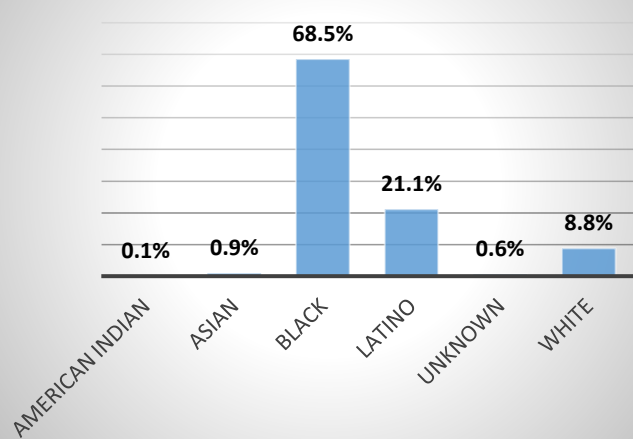

## Sheriff's Daily Report 12/3/2018

Under the Custody of the Sheriff	
<b>TOTAL MALE AND FEMALE</b>	<b>8,117</b>
Jail Population	5,893
Community Corrections	2,224

**Sheriff's Daily Report**  
**12/3/2018**

**CCSO Population Demographics**

**In Confinement**

**Gender Distribution**

**Race Distribution**

**Age Distribution**

**Community Corrections**

**Gender Distribution**

**Race Distribution**

**Age Distribution**