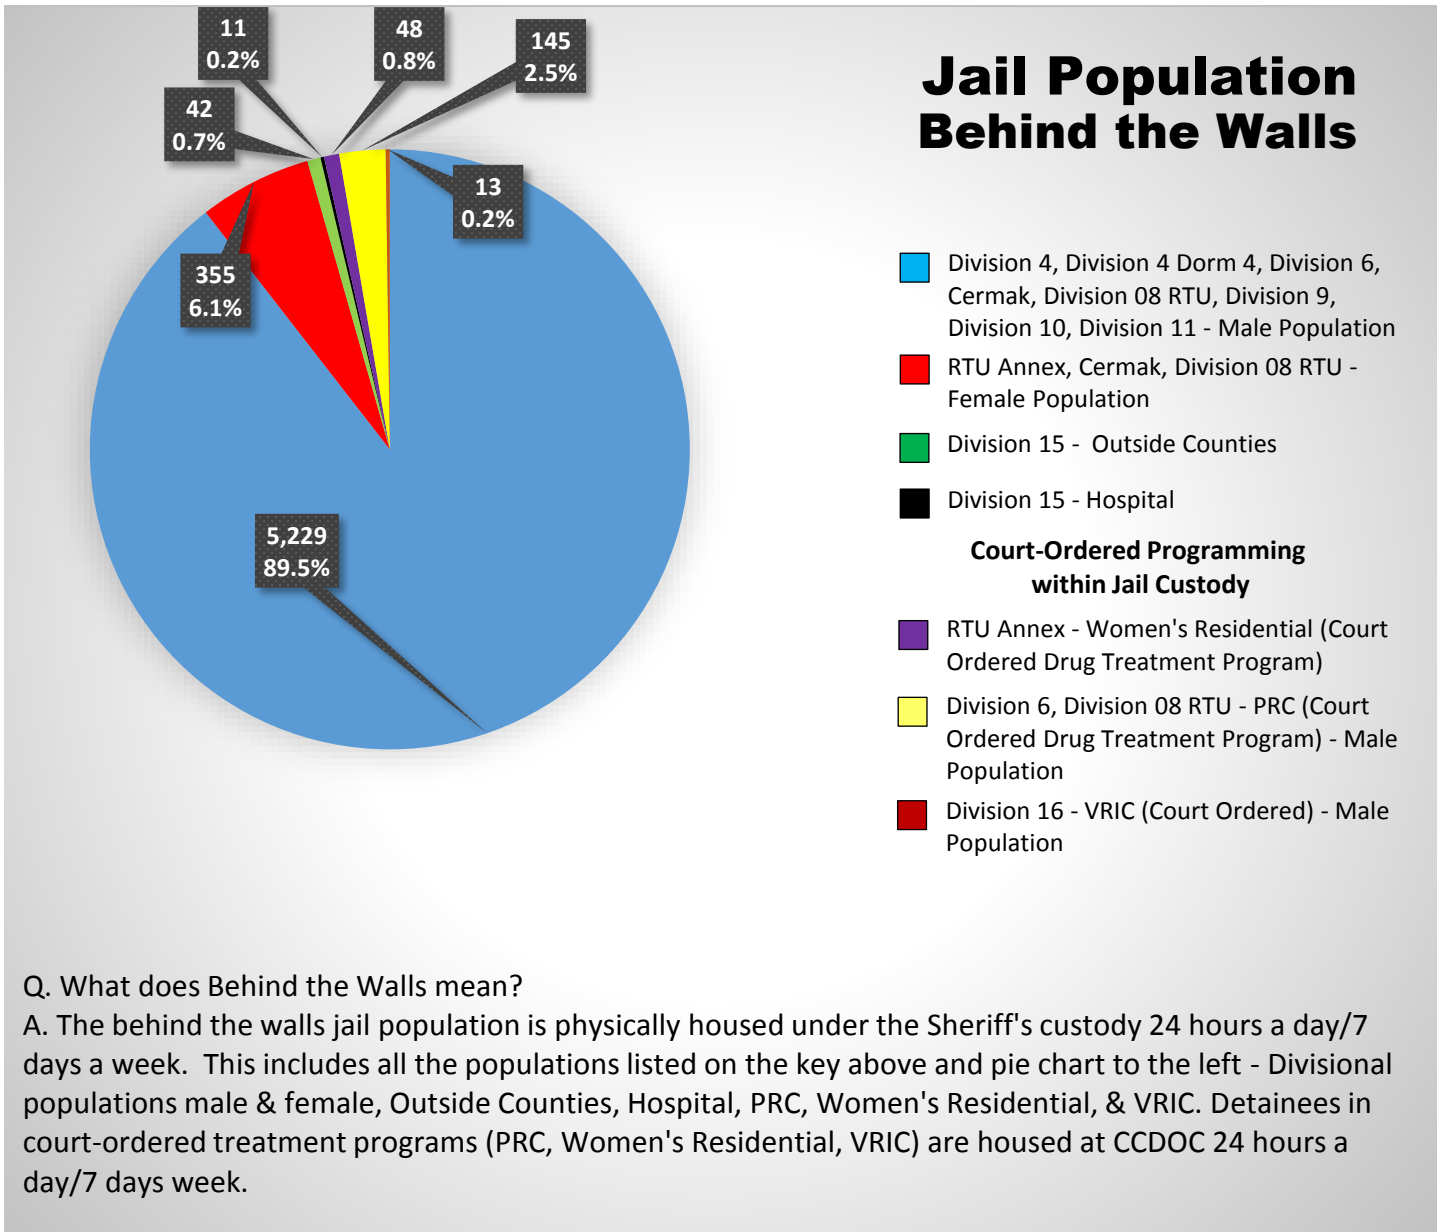

Sheriff's Daily Report 12/1/2018

Under the Custody of the Sheriff	
TOTAL MALE AND FEMALE	8,045
Jail Population	5,843
Community Corrections	2,202

Sheriff's Daily Report
12/1/2018

CCSO Population Demographics

In Confinement

Gender Distribution

Race Distribution

Age Distribution

Community Corrections

Gender Distribution

Race Distribution

Age Distribution