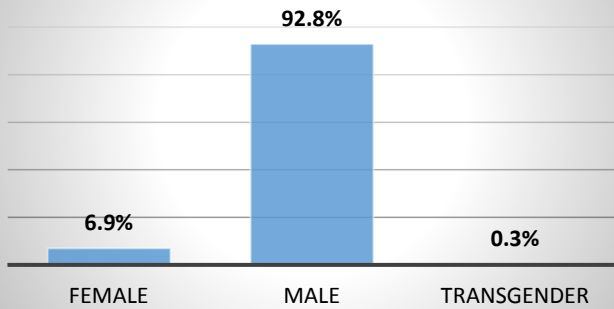

Sheriff's Daily Report 12/1/2018

Under the Custody of the Sheriff	
TOTAL MALE AND FEMALE	8,045
Jail Population	5,843
Community Corrections	2,202

Sheriff's Daily Report
12/1/2018

CCSO Population Demographics

In Confinement

Gender Distribution

Race Distribution

Age Distribution

Community Corrections

Gender Distribution

Race Distribution

Age Distribution