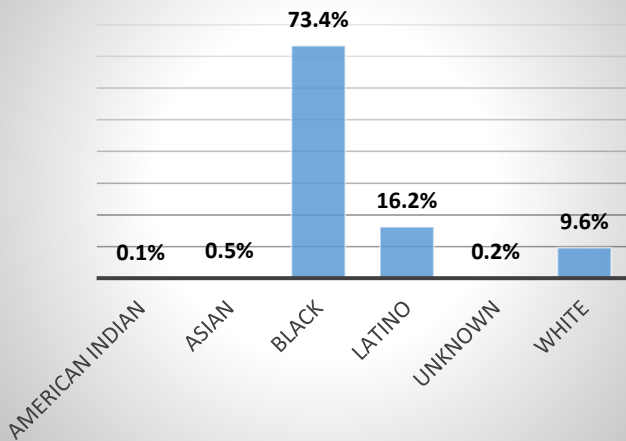

Sheriff's Daily Report 12/1/2018

Under the Custody of the Sheriff	
TOTAL MALE AND FEMALE	8,045
Jail Population	5,843
Community Corrections	2,202

Sheriff's Daily Report
12/1/2018

CCSO Population Demographics

In Confinement

Gender Distribution

Race Distribution

Age Distribution

Community Corrections

Gender Distribution

Race Distribution

Age Distribution