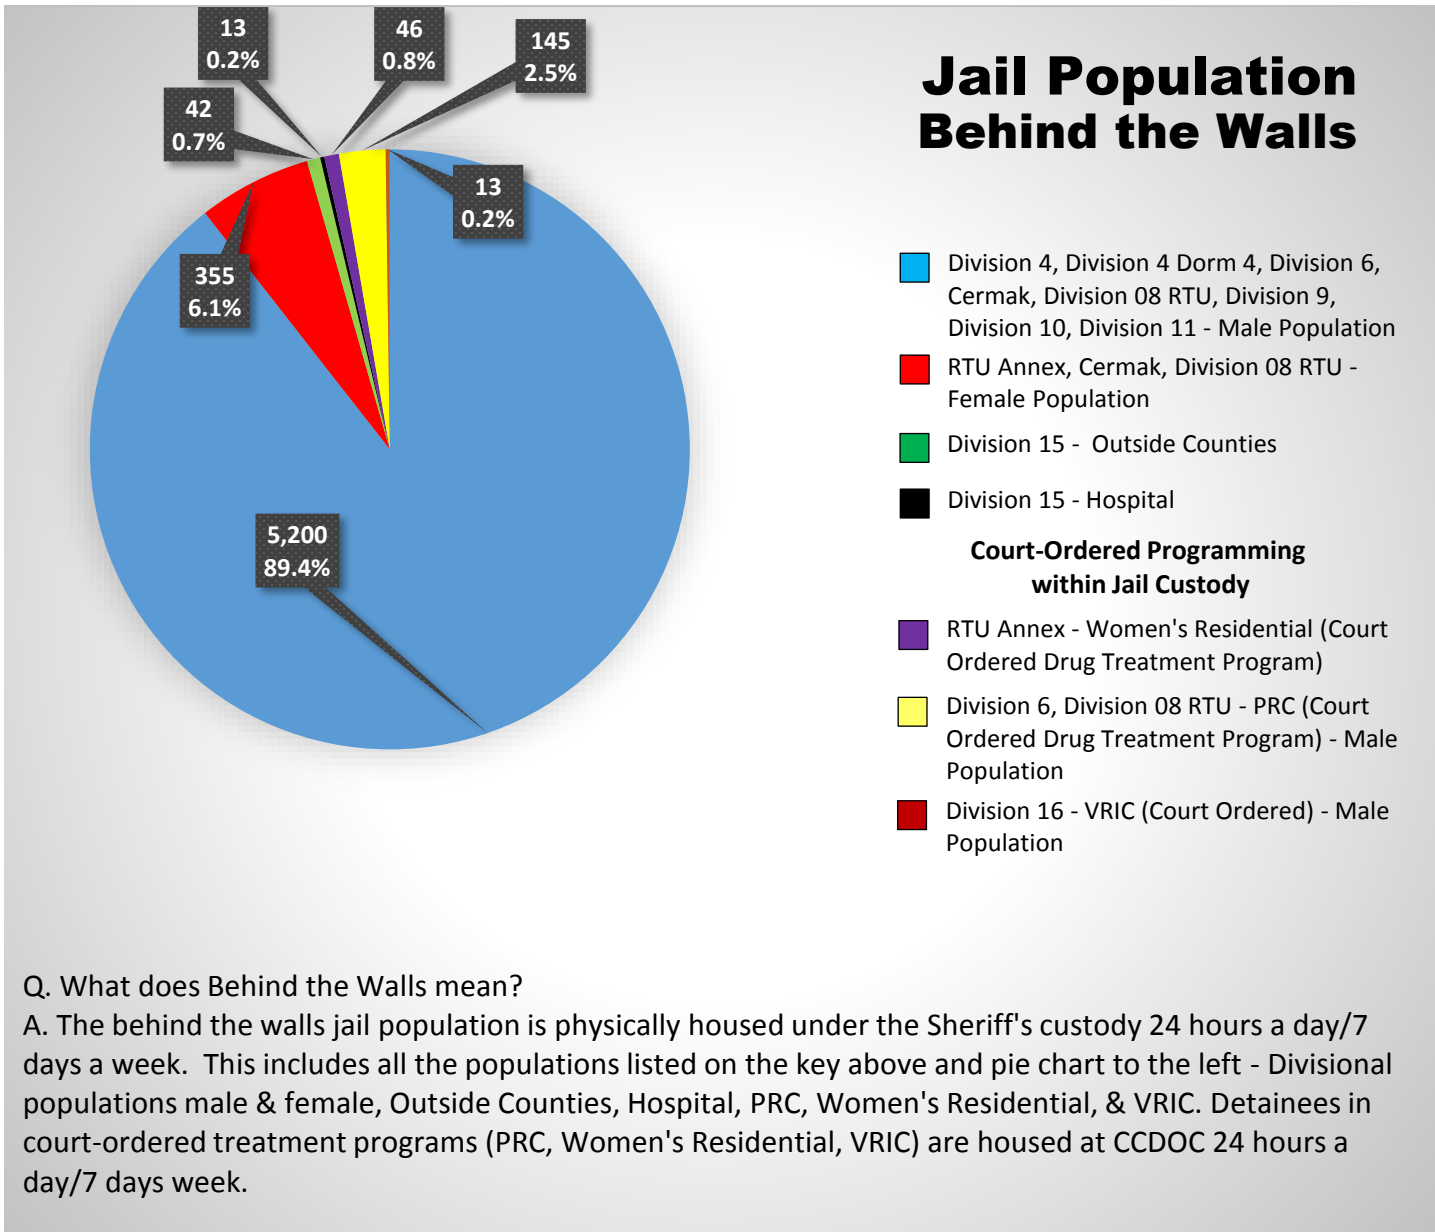

Sheriff's Daily Report 11/29/2018

Under the Custody of the Sheriff	
TOTAL MALE AND FEMALE	8,012
Jail Population	5,814
Community Corrections	2,198

Sheriff's Daily Report
11/29/2018

CCSO Population Demographics