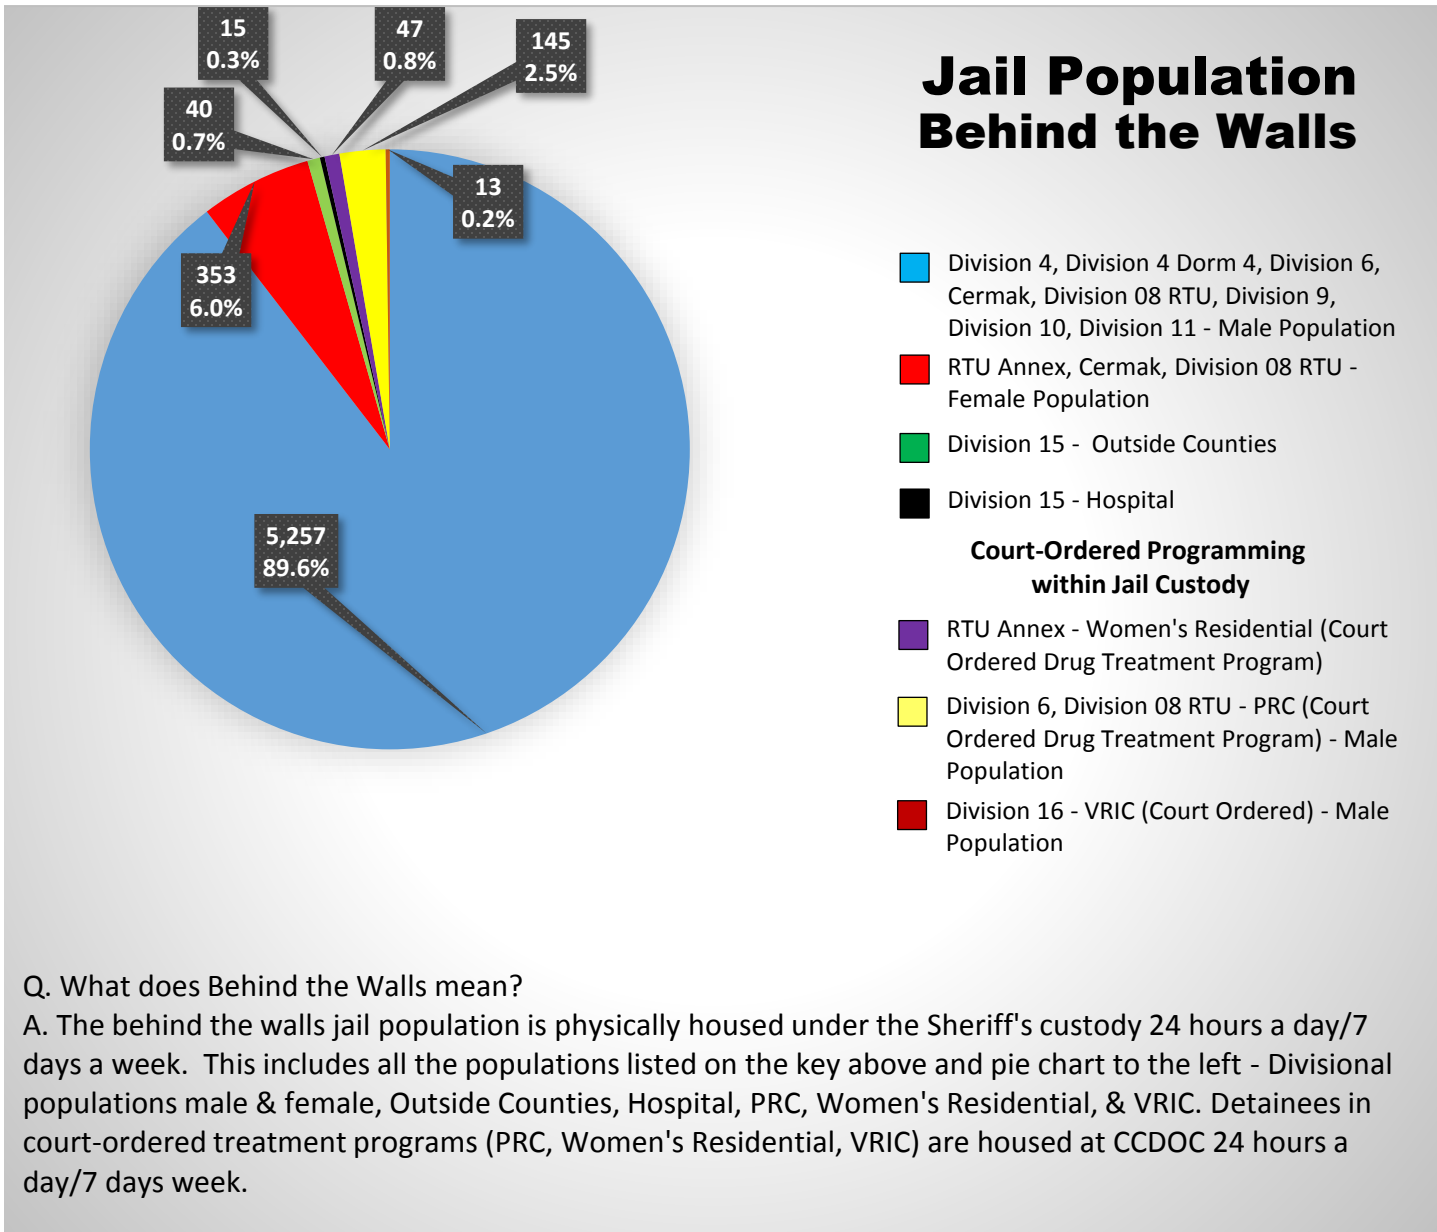

Sheriff's Daily Report 11/23/2018

Under the Custody of the Sheriff	
TOTAL MALE AND FEMALE	8,080
Jail Population	5,870
Community Corrections	2,210

Sheriff's Daily Report

11/23/2018

CCSO Population Demographics