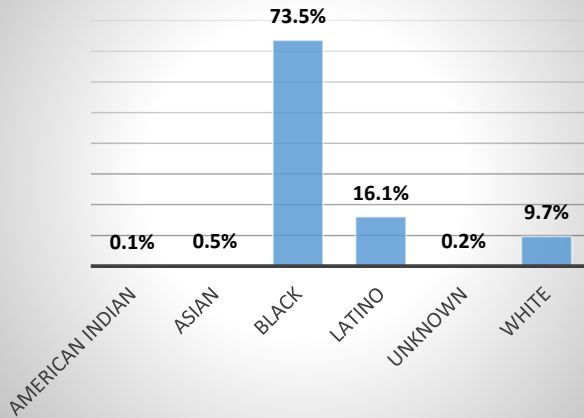

Sheriff's Daily Report 11/22/2018

Under the Custody of the Sheriff	
TOTAL MALE AND FEMALE	8,031
Jail Population	5,823
Community Corrections	2,208

Sheriff's Daily Report

11/22/2018

CCSO Population Demographics

In Confinement

Gender Distribution

Race Distribution

Age Distribution

Community Corrections

Gender Distribution

Race Distribution

Age Distribution