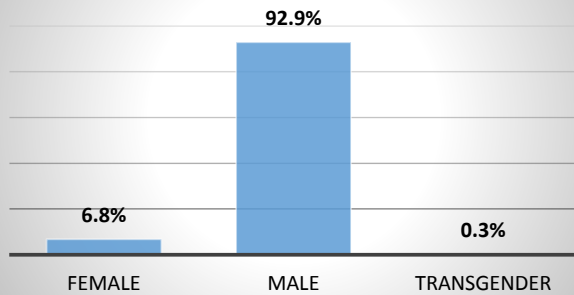

Sheriff's Daily Report 11/22/2018

Under the Custody of the Sheriff	
TOTAL MALE AND FEMALE	8,031
Jail Population	5,823
Community Corrections	2,208

Sheriff's Daily Report

11/22/2018

CCSO Population Demographics

In Confinement

Gender Distribution

Race Distribution

Age Distribution

Community Corrections

Gender Distribution

Race Distribution

Age Distribution