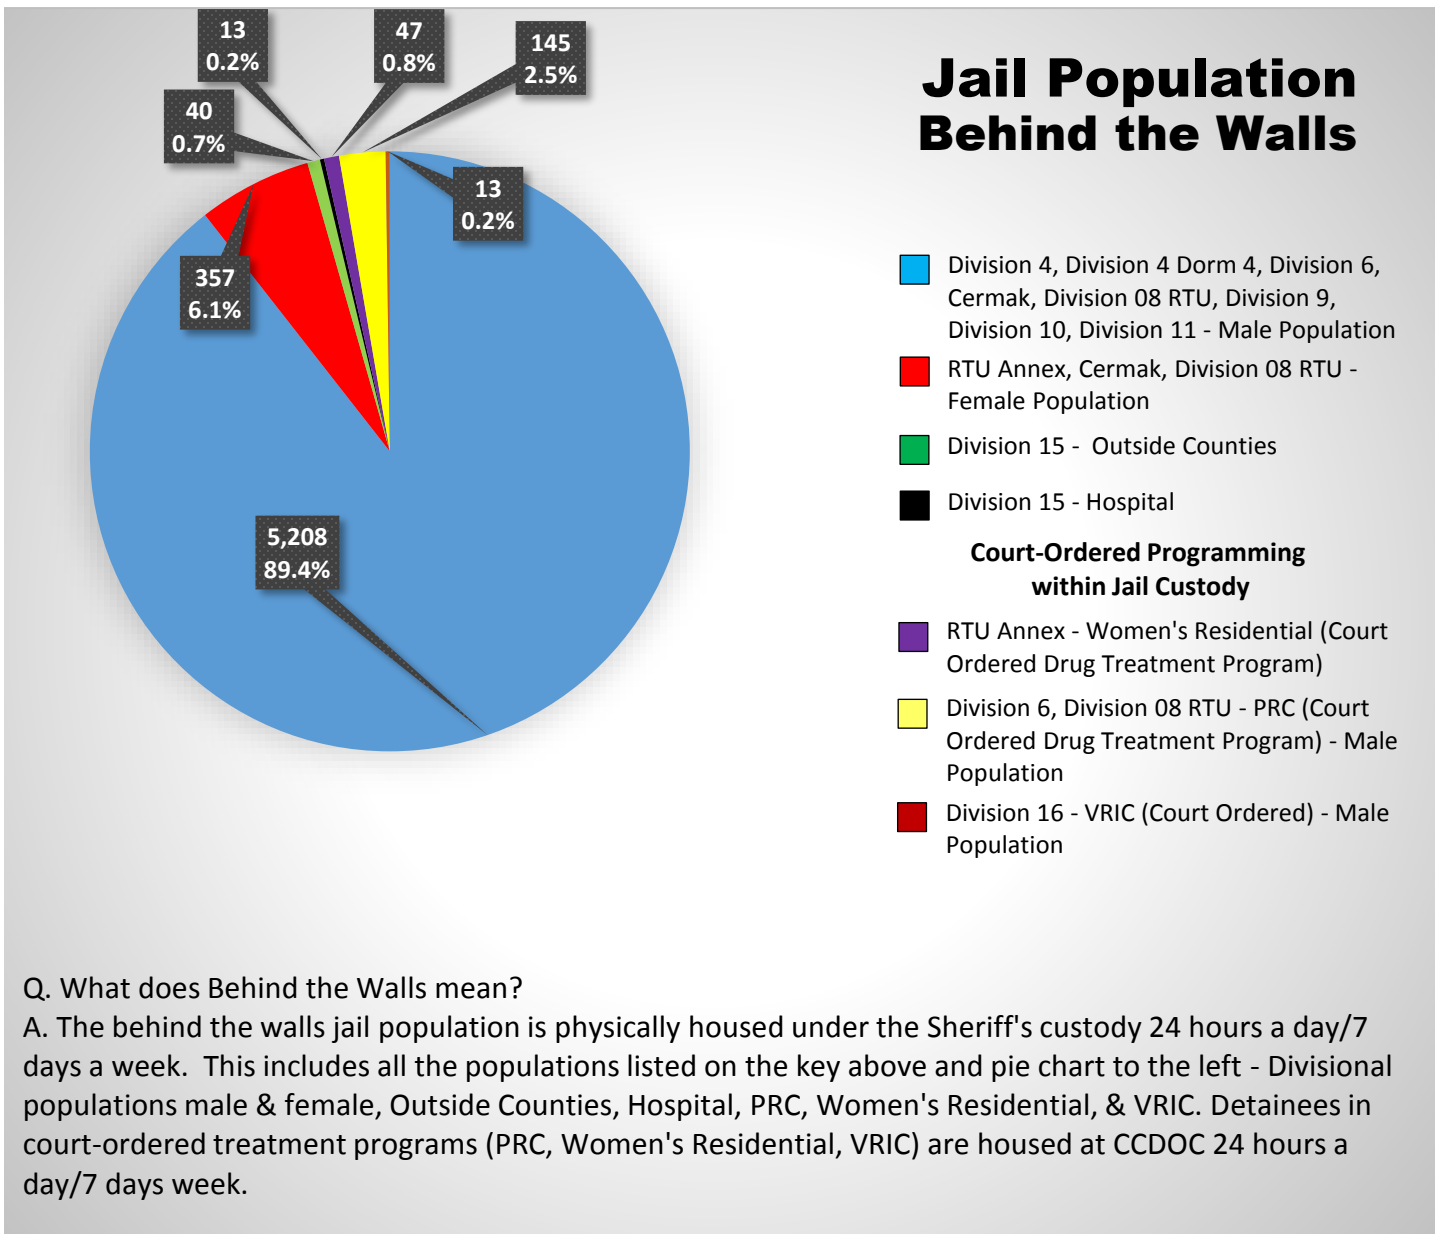

Sheriff's Daily Report 11/22/2018

Under the Custody of the Sheriff	
TOTAL MALE AND FEMALE	8,031
Jail Population	5,823
Community Corrections	2,208

Sheriff's Daily Report

11/22/2018

CCSO Population Demographics

In Confinement

Gender Distribution

Race Distribution

Age Distribution

Community Corrections

Gender Distribution

Race Distribution

Age Distribution