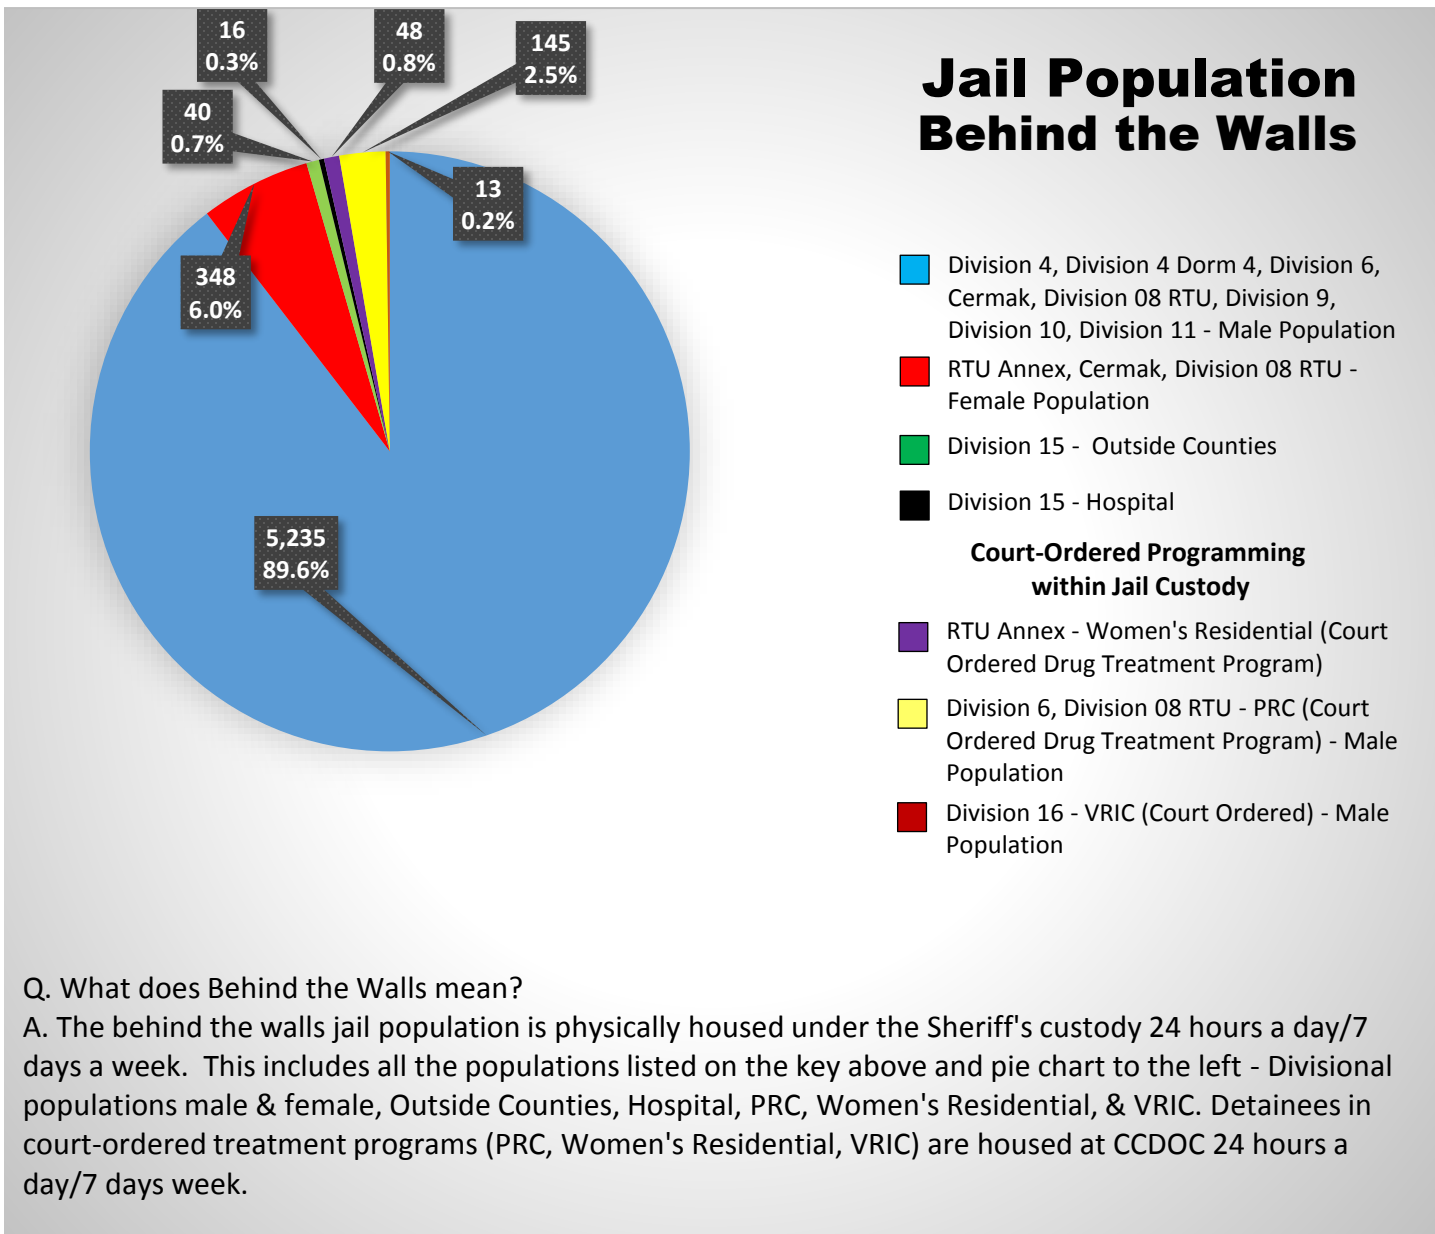

Sheriff's Daily Report 11/21/2018

Under the Custody of the Sheriff	
TOTAL MALE AND FEMALE	8,051
Jail Population	5,845
Community Corrections	2,206

Sheriff's Daily Report
11/21/2018

CCSO Population Demographics

In Confinement

Gender Distribution

Race Distribution

Age Distribution

Community Corrections

Gender Distribution

Race Distribution

Age Distribution