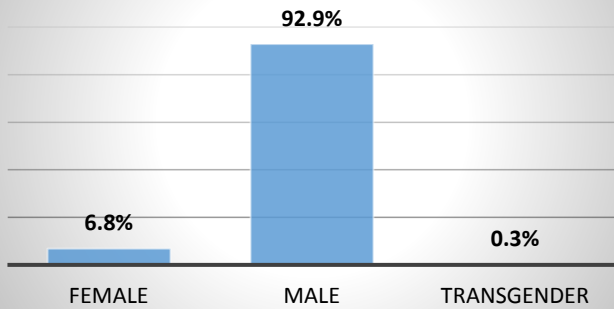

Sheriff's Daily Report 11/21/2018

Under the Custody of the Sheriff	
TOTAL MALE AND FEMALE	8,051
Jail Population	5,845
Community Corrections	2,206

Sheriff's Daily Report
11/21/2018

CCSO Population Demographics

In Confinement

Gender Distribution

Race Distribution

Age Distribution

Community Corrections

Gender Distribution

Race Distribution

Age Distribution