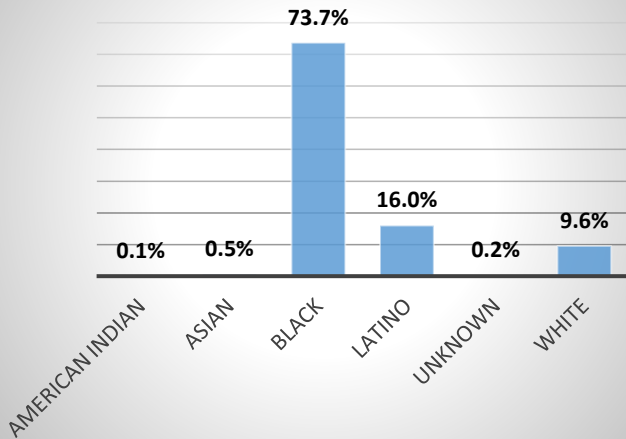

Sheriff's Daily Report 11/21/2018

Under the Custody of the Sheriff	
TOTAL MALE AND FEMALE	8,051
Jail Population	5,845
Community Corrections	2,206

Sheriff's Daily Report
11/21/2018

CCSO Population Demographics

In Confinement

Gender Distribution

Race Distribution

Age Distribution

Community Corrections

Gender Distribution

Race Distribution

Age Distribution