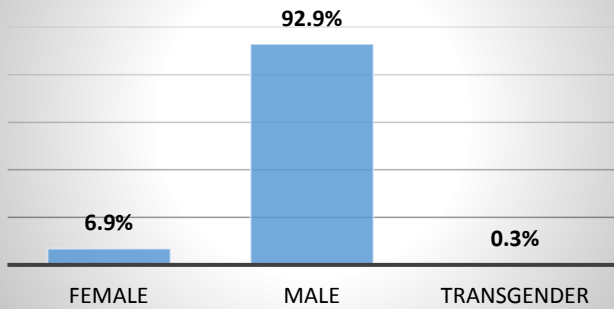

Sheriff's Daily Report 11/17/2018

Under the Custody of the Sheriff	
TOTAL MALE AND FEMALE	8,078
Jail Population	5,886
Community Corrections	2,192

Sheriff's Daily Report
11/17/2018

CCSO Population Demographics

In Confinement

Gender Distribution

Race Distribution

Age Distribution

Community Corrections

Gender Distribution

Race Distribution

Age Distribution