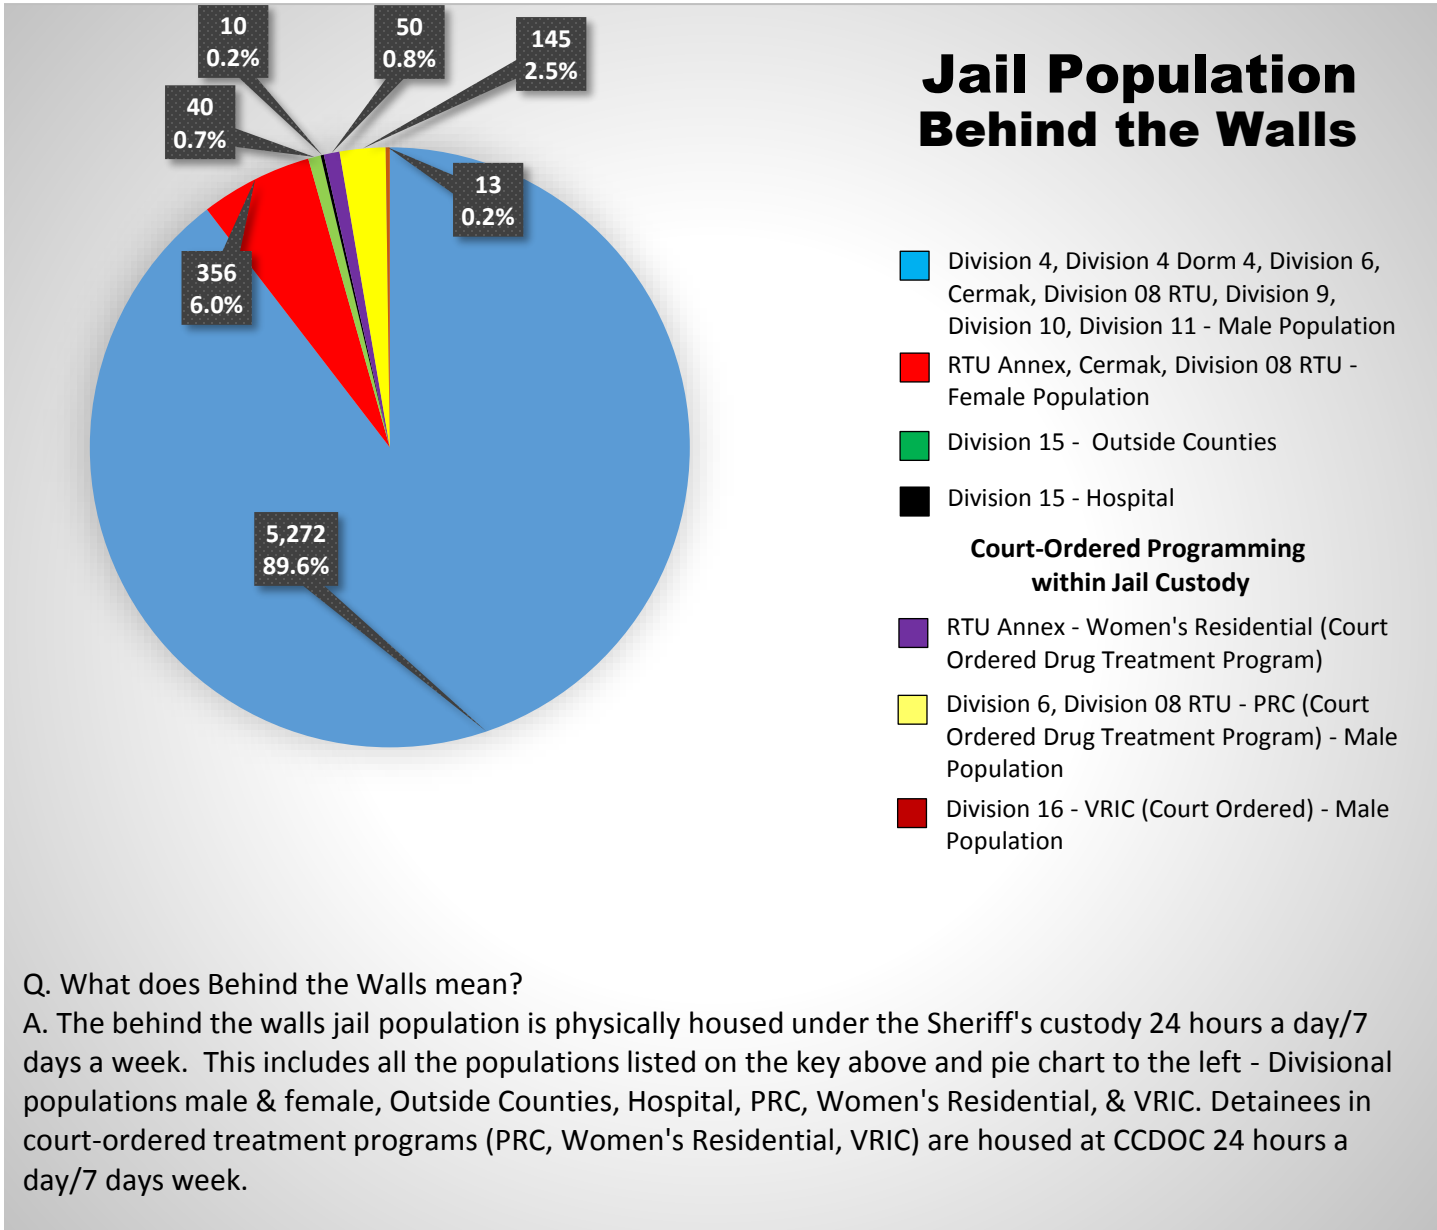

Sheriff's Daily Report 11/17/2018

Under the Custody of the Sheriff	
TOTAL MALE AND FEMALE	8,078
Jail Population	5,886
Community Corrections	2,192

Sheriff's Daily Report
11/17/2018

CCSO Population Demographics

In Confinement

Gender Distribution

Race Distribution

Age Distribution

Community Corrections

Gender Distribution

Race Distribution

Age Distribution