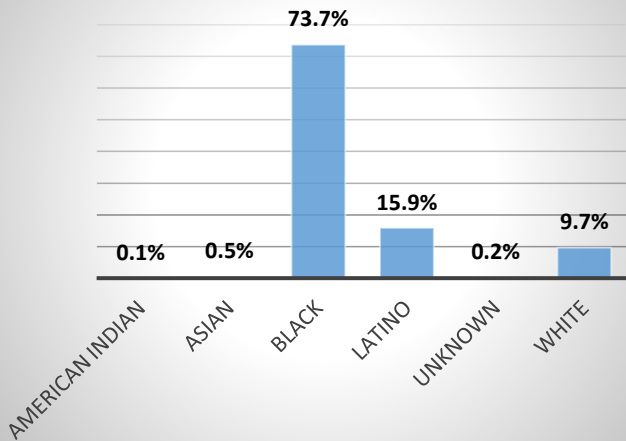

Sheriff's Daily Report 11/17/2018

Under the Custody of the Sheriff	
TOTAL MALE AND FEMALE	8,078
Jail Population	5,886
Community Corrections	2,192

Sheriff's Daily Report
11/17/2018

CCSO Population Demographics

In Confinement

Gender Distribution

Race Distribution

Age Distribution

Community Corrections

Gender Distribution

Race Distribution

Age Distribution