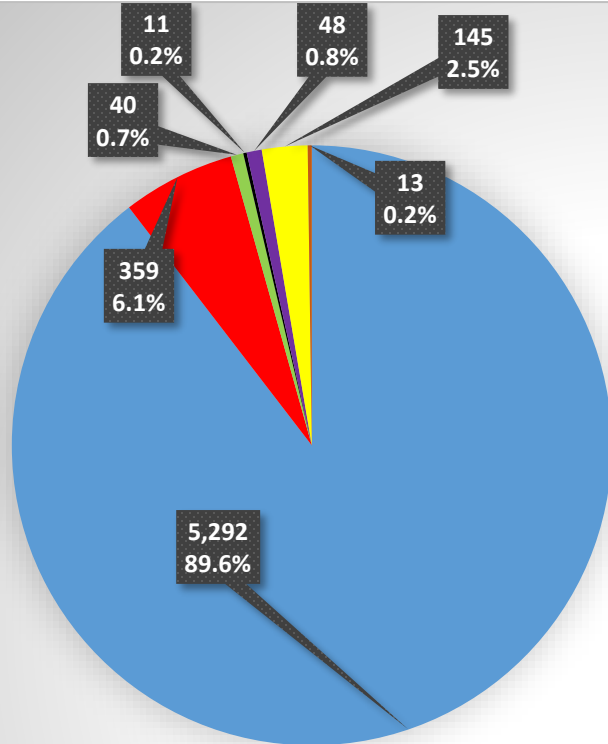

## Sheriff's Daily Report 11/16/2018

Under the Custody of the Sheriff	
<b>TOTAL MALE AND FEMALE</b>	<b>8,100</b>
Jail Population	5,908
Community Corrections	2,192

### Jail Population Behind the Walls

- Division 4, Division 4 Dorm 4, Division 6, Cermak, Division 08 RTU, Division 9, Division 10, Division 11 - Male Population
  - RTU Annex, Cermak, Division 08 RTU - Female Population
  - Division 15 - Outside Counties
  - Division 15 - Hospital
- Court-Ordered Programming within Jail Custody**
- RTU Annex - Women's Residential (Court Ordered Drug Treatment Program)
  - Division 6, Division 08 RTU - PRC (Court Ordered Drug Treatment Program) - Male Population
  - Division 16 - VRIC (Court Ordered) - Male Population

Q. What does Behind the Walls mean?

A. The behind the walls jail population is physically housed under the Sheriff's custody 24 hours a day/7 days a week. This includes all the populations listed on the key above and pie chart to the left - Divisional populations male & female, Outside Counties, Hospital, PRC, Women's Residential, & VRIC. Detainees in court-ordered treatment programs (PRC, Women's Residential, VRIC) are housed at CCDOC 24 hours a day/7 days week.