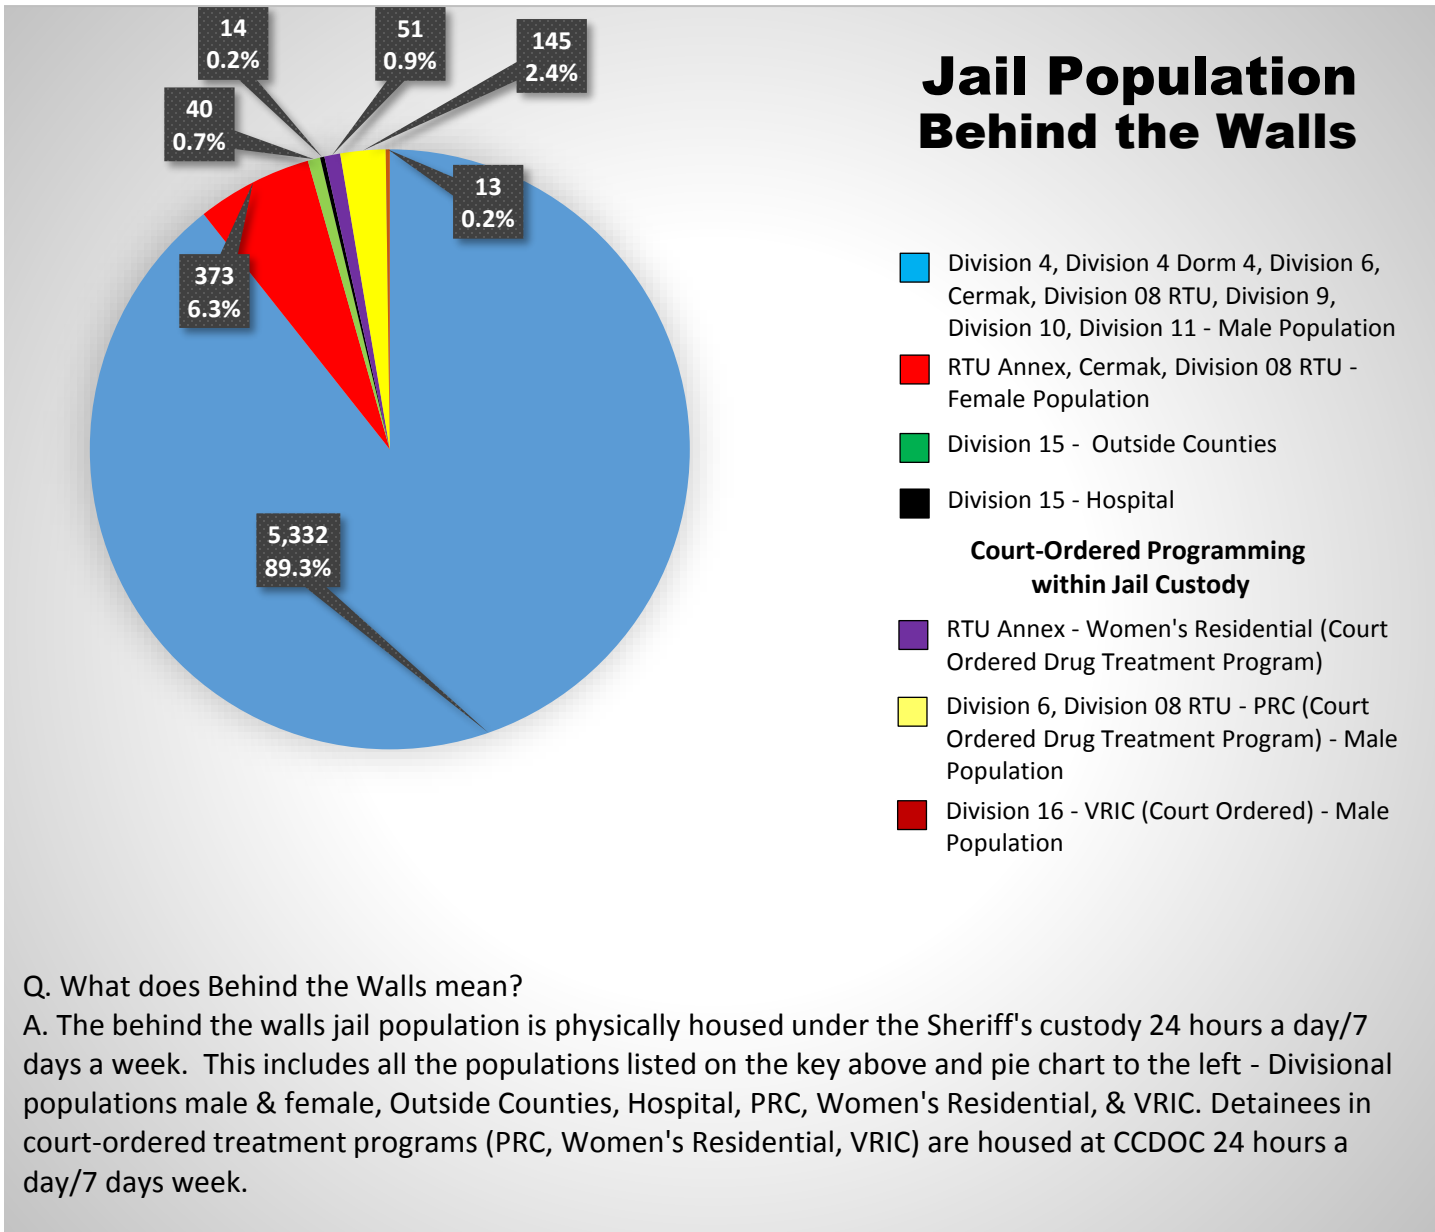

Sheriff's Daily Report 11/13/2018

Under the Custody of the Sheriff	
TOTAL MALE AND FEMALE	8,170
Jail Population	5,968
Community Corrections	2,202

Sheriff's Daily Report
11/13/2018

CCSO Population Demographics

In Confinement

Gender Distribution

Race Distribution

Age Distribution

Community Corrections

Gender Distribution

Race Distribution

Age Distribution