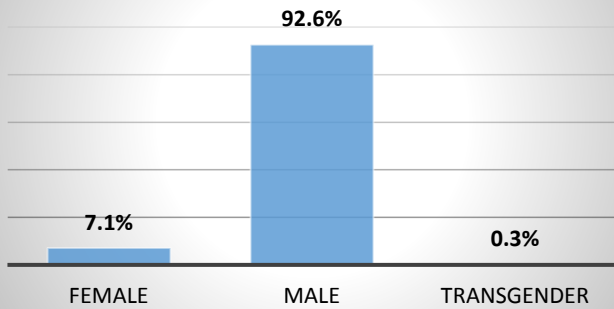

Sheriff's Daily Report 11/13/2018

Under the Custody of the Sheriff	
TOTAL MALE AND FEMALE	8,170
Jail Population	5,968
Community Corrections	2,202

Sheriff's Daily Report
11/13/2018

CCSO Population Demographics

In Confinement

Gender Distribution

Race Distribution

Age Distribution

Community Corrections

Gender Distribution

Race Distribution

Age Distribution