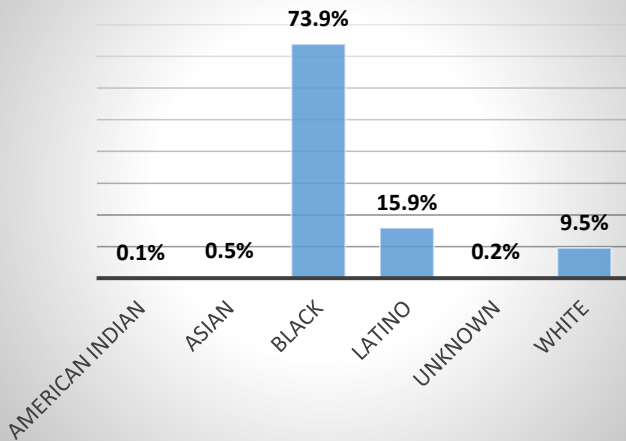

Sheriff's Daily Report 11/13/2018

Under the Custody of the Sheriff	
TOTAL MALE AND FEMALE	8,170
Jail Population	5,968
Community Corrections	2,202

Sheriff's Daily Report
11/13/2018

CCSO Population Demographics

In Confinement

Gender Distribution

Race Distribution

Age Distribution

Community Corrections

Gender Distribution

Race Distribution

Age Distribution