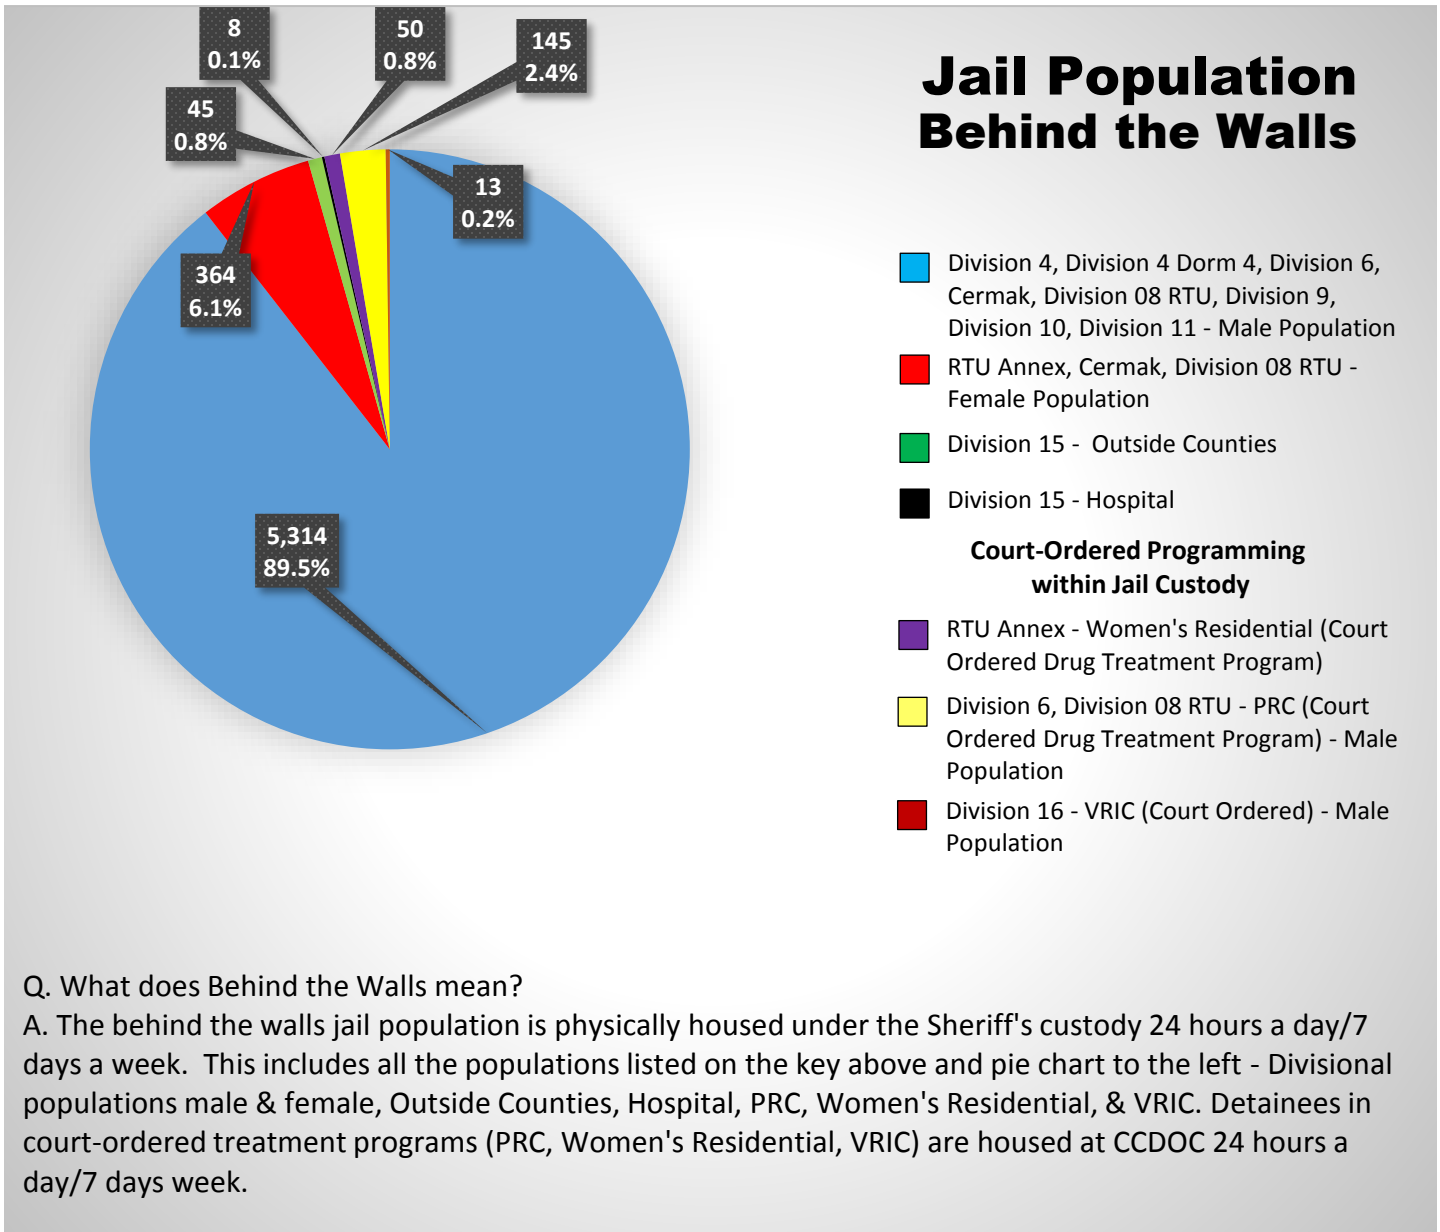

## Sheriff's Daily Report 11/11/2018

Under the Custody of the Sheriff	
<b>TOTAL MALE AND FEMALE</b>	<b>8,134</b>
Jail Population	5,939
Community Corrections	2,195

Sheriff's Daily Report  
11/11/2018

CCSO Population Demographics

**In Confinement**

**Gender Distribution**

**Race Distribution**

**Age Distribution**

**Community Corrections**

**Gender Distribution**

**Race Distribution**

**Age Distribution**