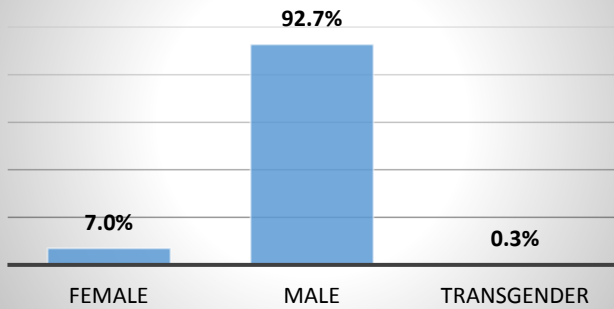

## Sheriff's Daily Report 11/11/2018

Under the Custody of the Sheriff	
<b>TOTAL MALE AND FEMALE</b>	<b>8,134</b>
Jail Population	5,939
Community Corrections	2,195

Sheriff's Daily Report  
11/11/2018

CCSO Population Demographics

**In Confinement**

**Gender Distribution**

**Race Distribution**

**Age Distribution**

**Community Corrections**

**Gender Distribution**

**Race Distribution**

**Age Distribution**