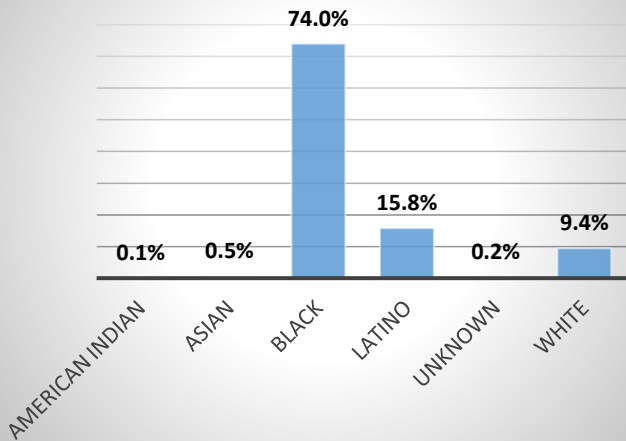

## Sheriff's Daily Report 11/11/2018

Under the Custody of the Sheriff	
<b>TOTAL MALE AND FEMALE</b>	<b>8,134</b>
Jail Population	5,939
Community Corrections	2,195

Sheriff's Daily Report  
11/11/2018

CCSO Population Demographics

**In Confinement**

**Gender Distribution**

**Race Distribution**

**Age Distribution**

**Community Corrections**

**Gender Distribution**

**Race Distribution**

**Age Distribution**