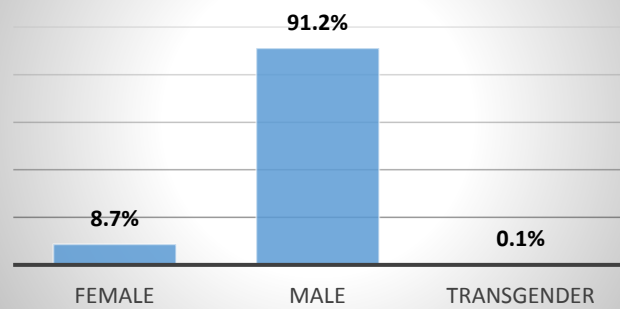

## Sheriff's Daily Report 10/31/2018

Under the Custody of the Sheriff	
<b>TOTAL MALE AND FEMALE</b>	<b>8,248</b>
Jail Population	6,077
Community Corrections	2,171

**Sheriff's Daily Report**  
**10/31/2018**

**CCSO Population Demographics**

**In Confinement**

**Gender Distribution**

**Race Distribution**

**Age Distribution**

**Community Corrections**

**Gender Distribution**

**Race Distribution**

**Age Distribution**