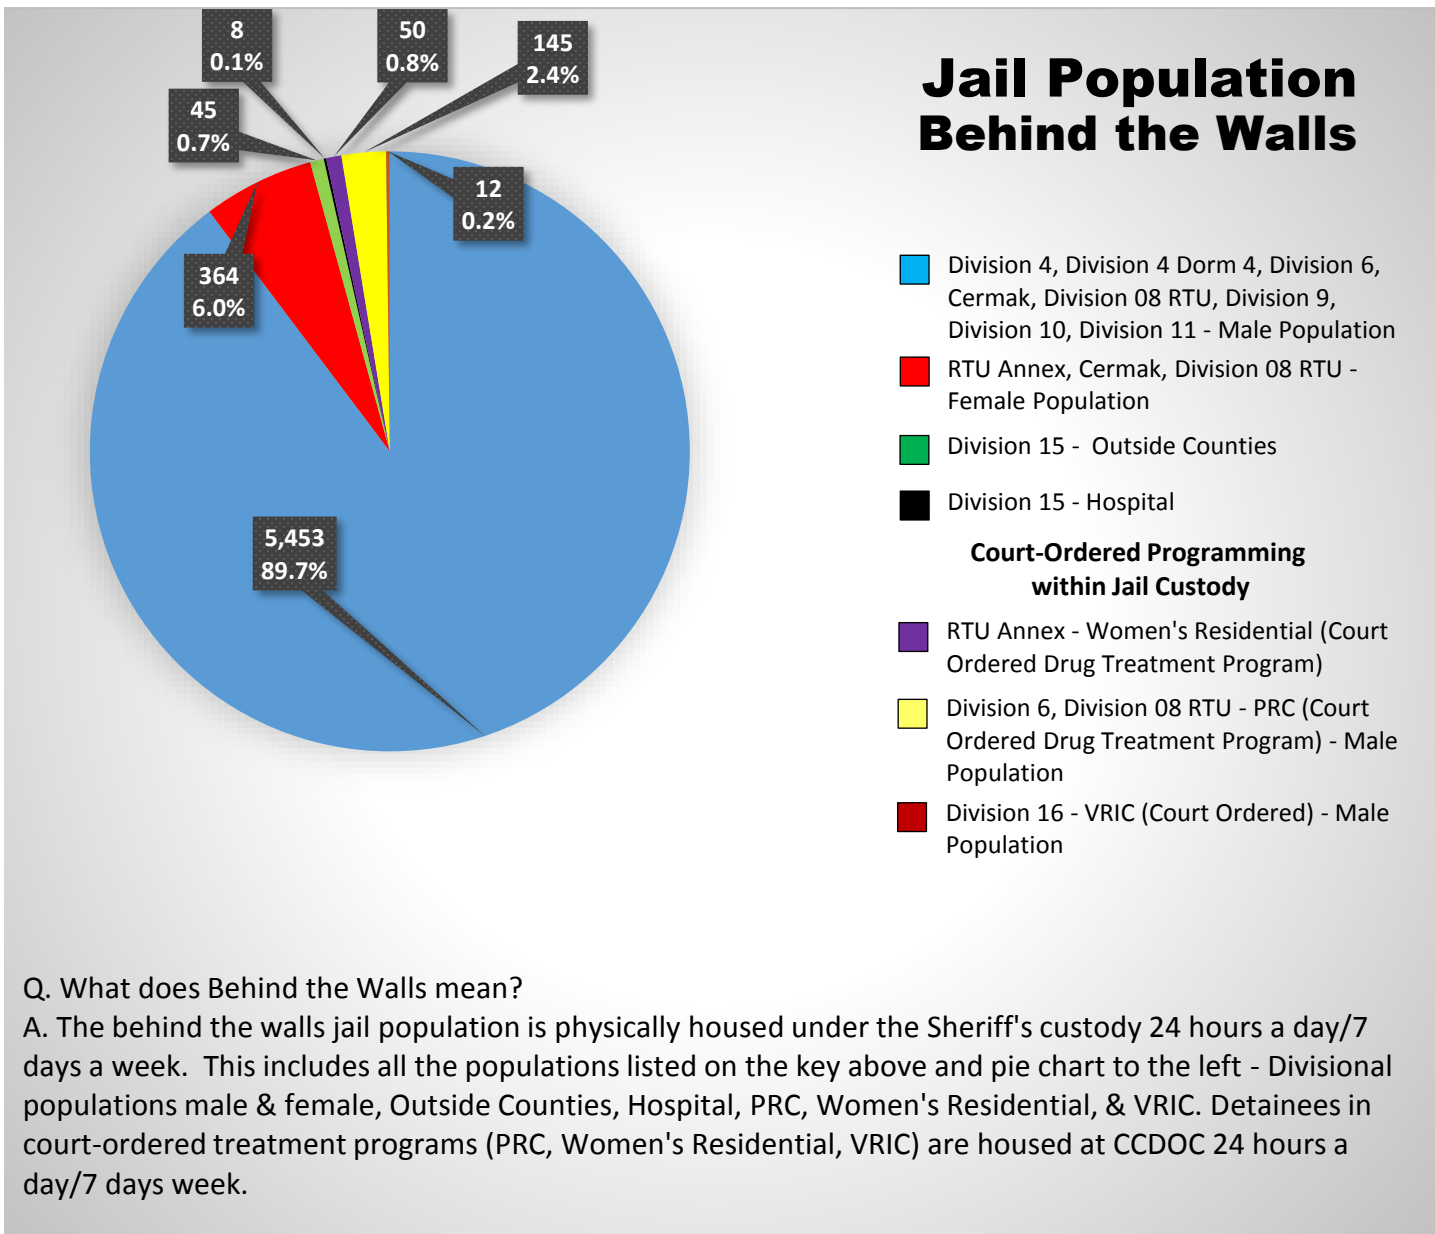

## Sheriff's Daily Report 10/31/2018

Under the Custody of the Sheriff	
<b>TOTAL MALE AND FEMALE</b>	<b>8,248</b>
Jail Population	6,077
Community Corrections	2,171

**Sheriff's Daily Report**  
**10/31/2018**

**CCSO Population Demographics**

**In Confinement**

**Gender Distribution**

**Race Distribution**

**Age Distribution**

**Community Corrections**

**Gender Distribution**

**Race Distribution**

**Age Distribution**