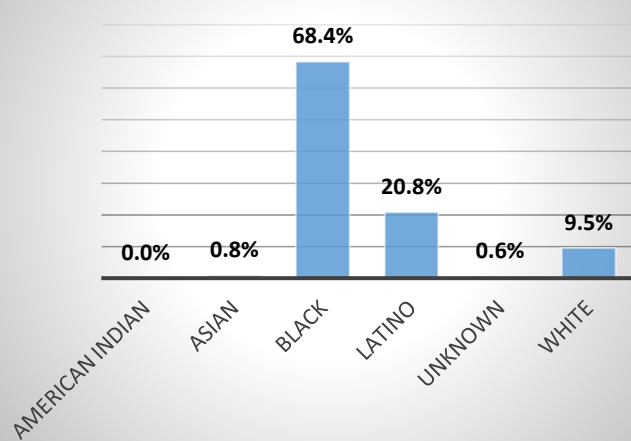

## Sheriff's Daily Report 10/31/2018

Under the Custody of the Sheriff	
<b>TOTAL MALE AND FEMALE</b>	<b>8,248</b>
Jail Population	6,077
Community Corrections	2,171

**Sheriff's Daily Report**  
**10/31/2018**

**CCSO Population Demographics**

**In Confinement**

**Gender Distribution**

**Race Distribution**

**Age Distribution**

**Community Corrections**

**Gender Distribution**

**Race Distribution**

**Age Distribution**