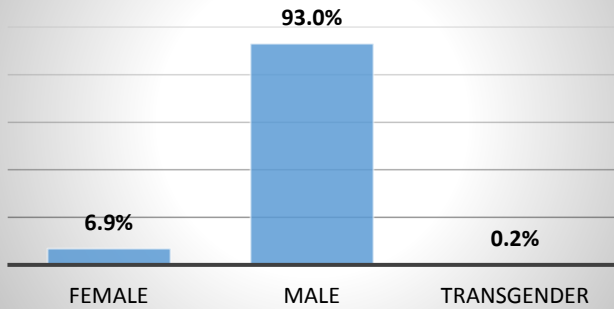

## Sheriff's Daily Report 10/31/2018

Under the Custody of the Sheriff	
<b>TOTAL MALE AND FEMALE</b>	<b>8,248</b>
Jail Population	6,077
Community Corrections	2,171

**Sheriff's Daily Report**  
**10/31/2018**

**CCSO Population Demographics**

**In Confinement**

**Gender Distribution**

**Race Distribution**

**Age Distribution**

**Community Corrections**

**Gender Distribution**

**Race Distribution**