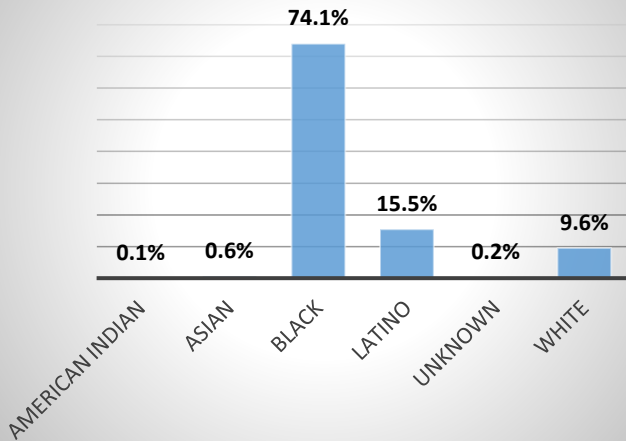

## Sheriff's Daily Report 10/31/2018

Under the Custody of the Sheriff	
<b>TOTAL MALE AND FEMALE</b>	<b>8,248</b>
Jail Population	6,077
Community Corrections	2,171

**Sheriff's Daily Report**  
**10/31/2018**

**CCSO Population Demographics**

**In Confinement**

**Gender Distribution**

**Race Distribution**

**Age Distribution**

**Community Corrections**

**Gender Distribution**

**Race Distribution**

**Age Distribution**