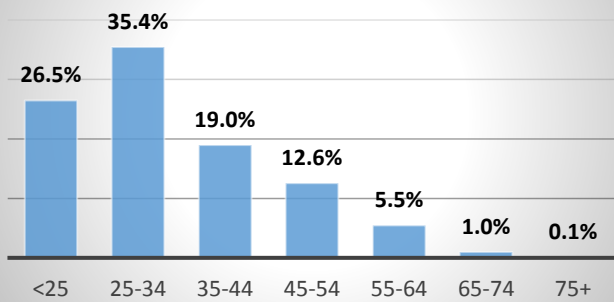

## Sheriff's Daily Report 10/31/2018

Under the Custody of the Sheriff	
<b>TOTAL MALE AND FEMALE</b>	<b>8,248</b>
Jail Population	6,077
Community Corrections	2,171

**Sheriff's Daily Report**  
**10/31/2018**

**CCSO Population Demographics**

**In Confinement**

**Gender Distribution**

**Race Distribution**

**Age Distribution**

**Community Corrections**

**Gender Distribution**

**Race Distribution**

**Age Distribution**