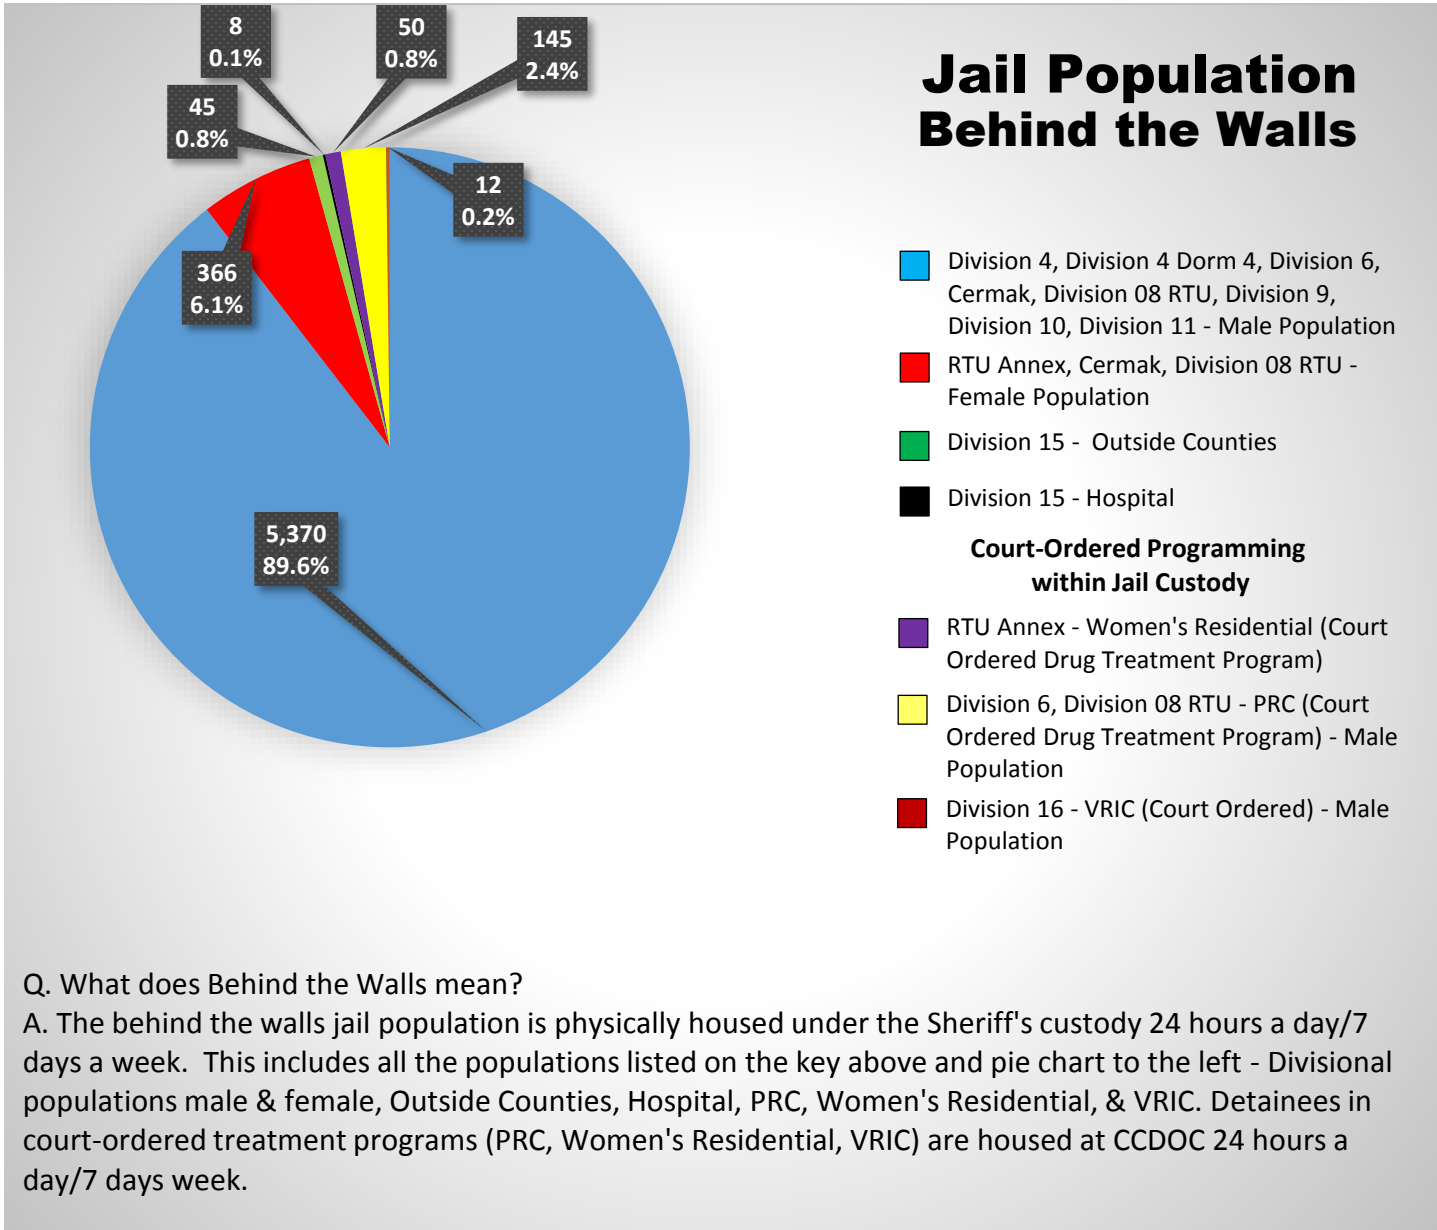

Sheriff's Daily Report 10/27/2018

Under the Custody of the Sheriff	
TOTAL MALE AND FEMALE	8,159
Jail Population	5,996
Community Corrections	2,163

Sheriff's Daily Report
10/27/2018

CCSO Population Demographics

In Confinement

Gender Distribution

Race Distribution

Age Distribution

Community Corrections

Gender Distribution

Race Distribution

Age Distribution