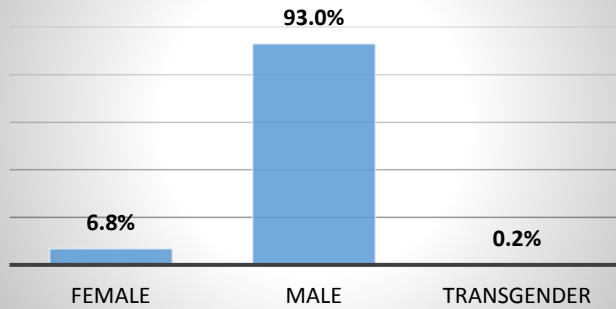

Sheriff's Daily Report 10/27/2018

Under the Custody of the Sheriff	
TOTAL MALE AND FEMALE	8,159
Jail Population	5,996
Community Corrections	2,163

Sheriff's Daily Report
10/27/2018

CCSO Population Demographics

In Confinement

Gender Distribution

Race Distribution

Age Distribution

Community Corrections

Gender Distribution

Race Distribution

Age Distribution