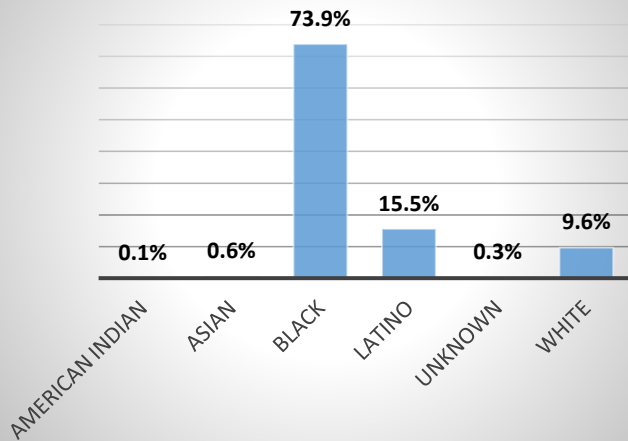

Sheriff's Daily Report 10/27/2018

Under the Custody of the Sheriff	
TOTAL MALE AND FEMALE	8,159
Jail Population	5,996
Community Corrections	2,163

Sheriff's Daily Report
10/27/2018

CCSO Population Demographics

In Confinement

Gender Distribution

Race Distribution

Age Distribution

Community Corrections

Gender Distribution

Race Distribution

Age Distribution