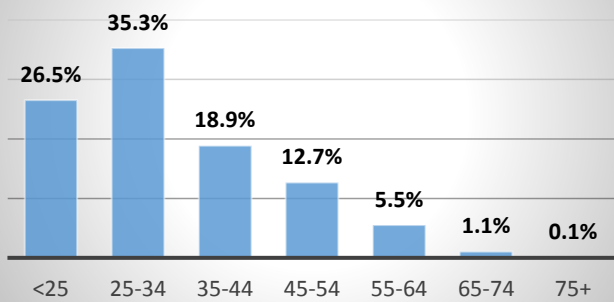

## Sheriff's Daily Report 10/26/2018

Under the Custody of the Sheriff	
<b>TOTAL MALE AND FEMALE</b>	<b>8,140</b>
Jail Population	5,975
Community Corrections	2,165

**Sheriff's Daily Report**  
**10/26/2018**

**CCSO Population Demographics**

**In Confinement**

**Gender Distribution**

**Race Distribution**

**Age Distribution**

**Community Corrections**

**Gender Distribution**

**Race Distribution**

**Age Distribution**