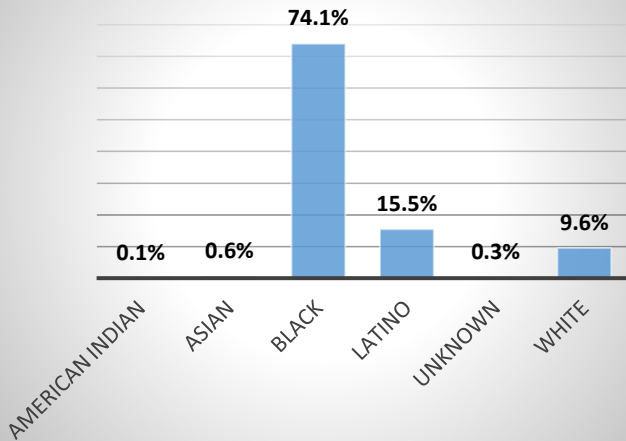

## Sheriff's Daily Report 10/26/2018

Under the Custody of the Sheriff	
<b>TOTAL MALE AND FEMALE</b>	<b>8,140</b>
Jail Population	5,975
Community Corrections	2,165

**Sheriff's Daily Report**  
**10/26/2018**

**CCSO Population Demographics**

**In Confinement**

**Gender Distribution**

**Race Distribution**

**Age Distribution**

**Community Corrections**

**Gender Distribution**

**Race Distribution**

**Age Distribution**