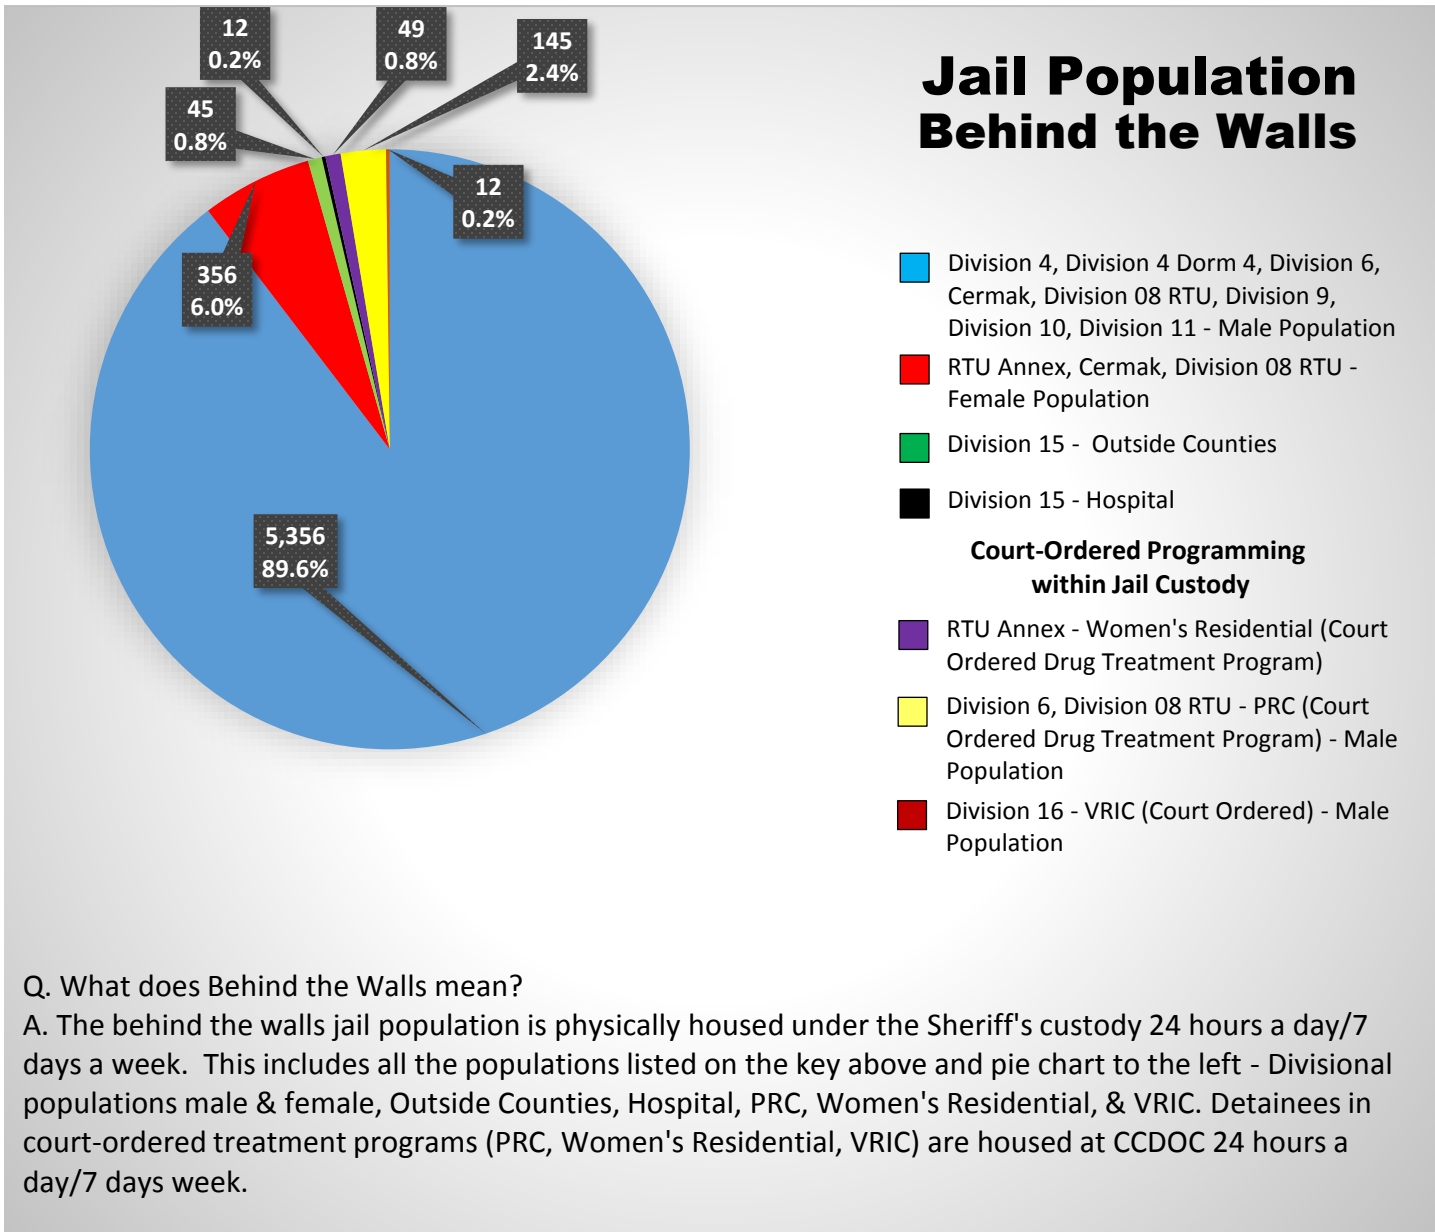

## Sheriff's Daily Report 10/26/2018

Under the Custody of the Sheriff	
<b>TOTAL MALE AND FEMALE</b>	<b>8,140</b>
Jail Population	5,975
Community Corrections	2,165

**Sheriff's Daily Report**  
**10/26/2018**

**CCSO Population Demographics**

**In Confinement**

**Gender Distribution**

**Race Distribution**

**Age Distribution**

**Community Corrections**

**Gender Distribution**

**Race Distribution**

**Age Distribution**