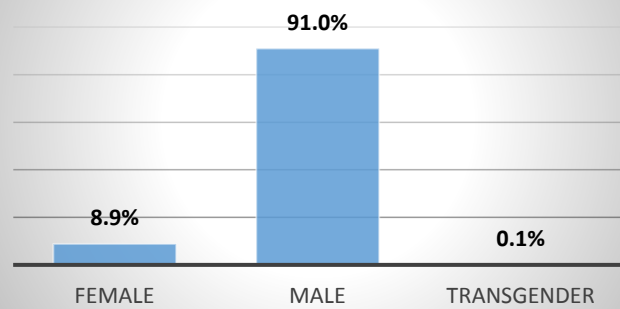

## Sheriff's Daily Report 10/26/2018

Under the Custody of the Sheriff	
<b>TOTAL MALE AND FEMALE</b>	<b>8,140</b>
Jail Population	5,975
Community Corrections	2,165

**Sheriff's Daily Report**  
**10/26/2018**

**CCSO Population Demographics**

**In Confinement**

**Gender Distribution**

**Race Distribution**

**Age Distribution**

**Community Corrections**

**Gender Distribution**

**Race Distribution**

**Age Distribution**