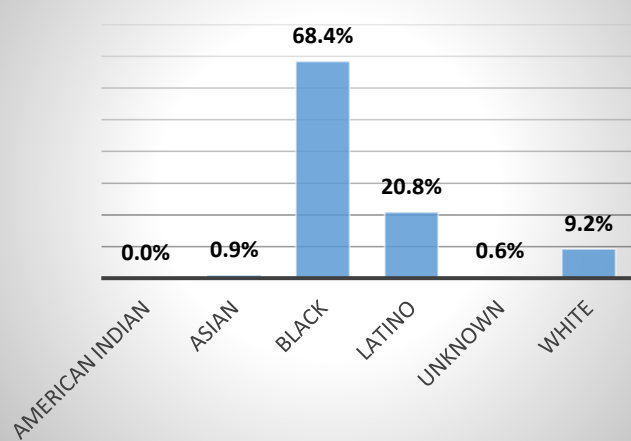

## Sheriff's Daily Report 10/26/2018

Under the Custody of the Sheriff	
<b>TOTAL MALE AND FEMALE</b>	<b>8,140</b>
Jail Population	5,975
Community Corrections	2,165

**Sheriff's Daily Report**  
**10/26/2018**

**CCSO Population Demographics**

**In Confinement**

**Gender Distribution**

**Race Distribution**

**Age Distribution**

**Community Corrections**

**Gender Distribution**

**Race Distribution**

**Age Distribution**