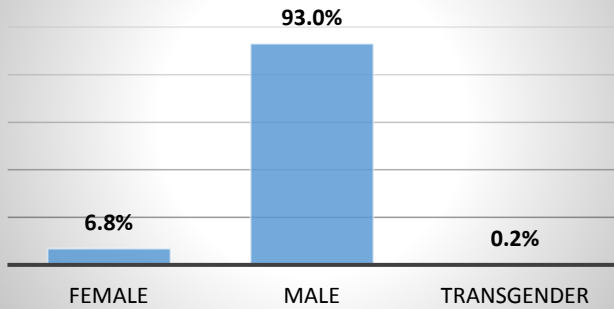

## Sheriff's Daily Report 10/26/2018

Under the Custody of the Sheriff	
<b>TOTAL MALE AND FEMALE</b>	<b>8,140</b>
Jail Population	5,975
Community Corrections	2,165

**Sheriff's Daily Report**  
**10/26/2018**

**CCSO Population Demographics**

**In Confinement**

**Gender Distribution**

**Race Distribution**

**Age Distribution**

**Community Corrections**

**Gender Distribution**

**Race Distribution**