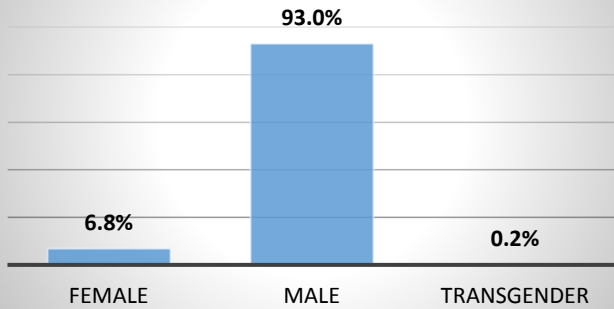

Sheriff's Daily Report 10/19/2018

Under the Custody of the Sheriff	
TOTAL MALE AND FEMALE	8,275
Jail Population	6,095
Community Corrections	2,180

Sheriff's Daily Report
10/19/2018

CCSO Population Demographics

In Confinement

Gender Distribution

Race Distribution

Age Distribution

Community Corrections

Gender Distribution

Race Distribution

Age Distribution