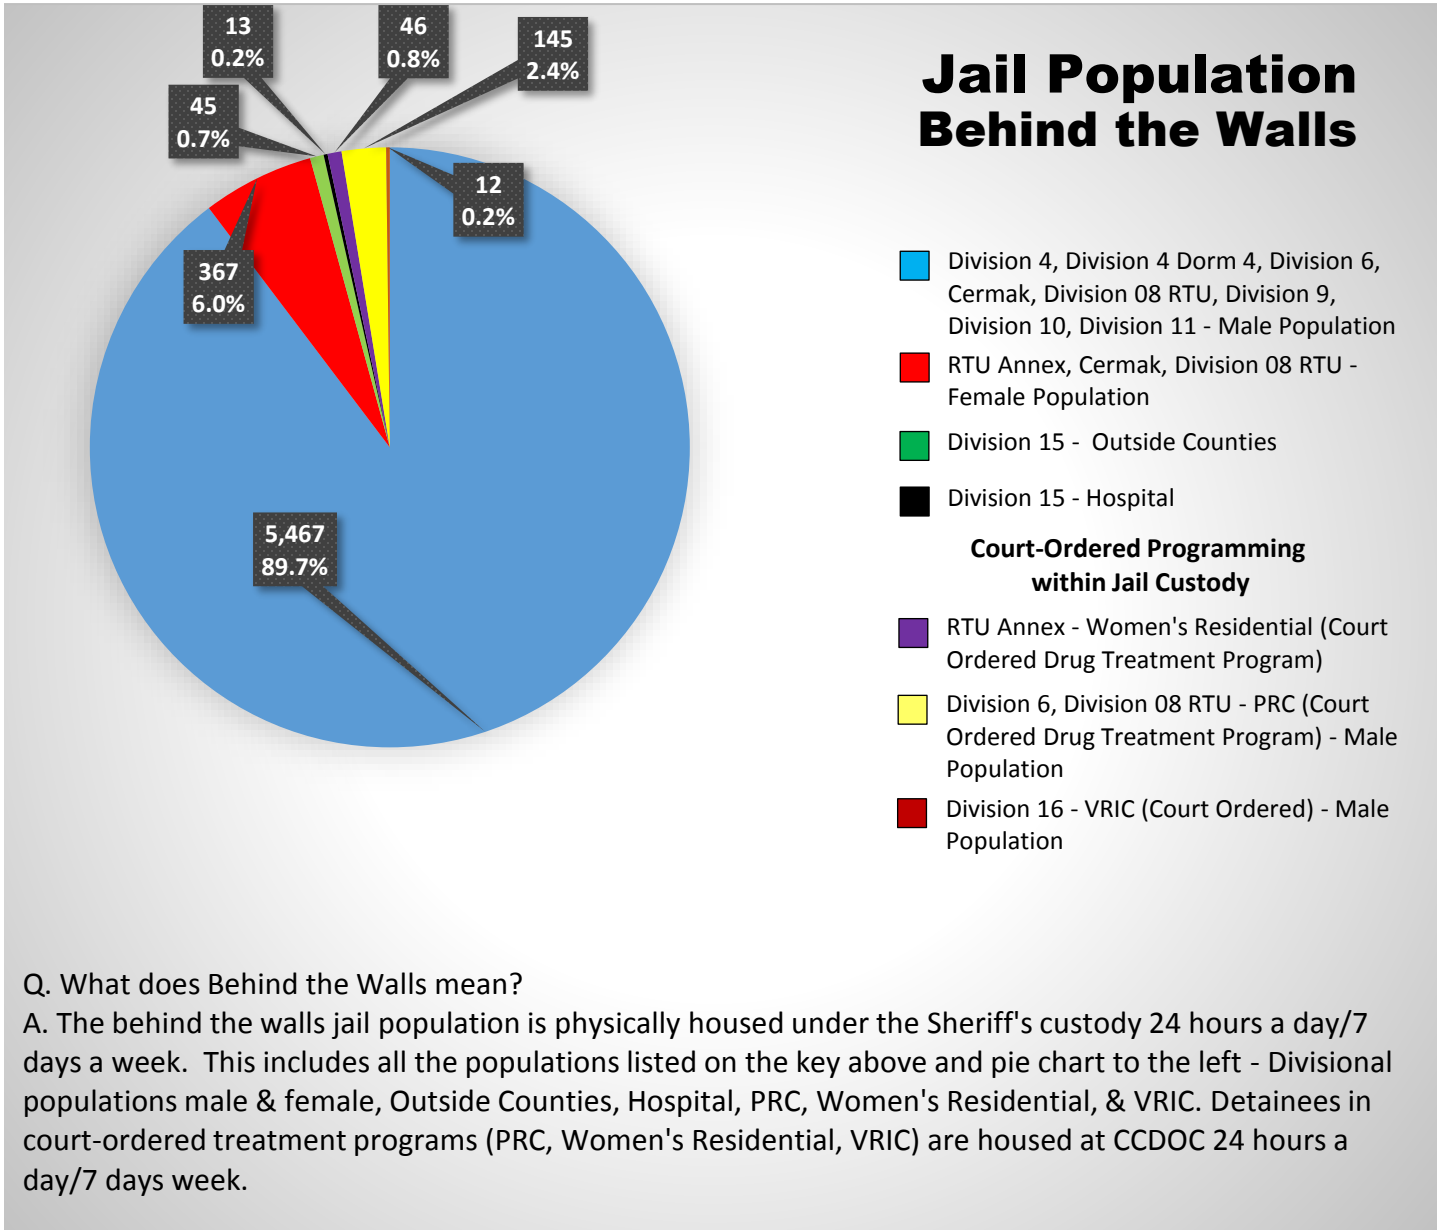

Sheriff's Daily Report 10/19/2018

Under the Custody of the Sheriff	
TOTAL MALE AND FEMALE	8,275
Jail Population	6,095
Community Corrections	2,180

Sheriff's Daily Report
10/19/2018

CCSO Population Demographics

In Confinement

Gender Distribution

Race Distribution

Age Distribution

Community Corrections

Gender Distribution

Race Distribution

Age Distribution