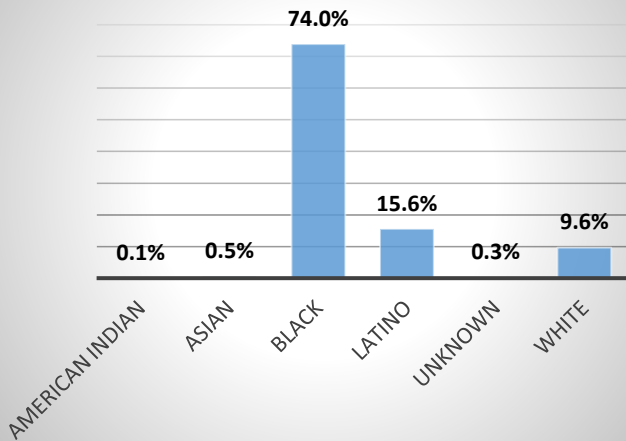

Sheriff's Daily Report 10/19/2018

Under the Custody of the Sheriff	
TOTAL MALE AND FEMALE	8,275
Jail Population	6,095
Community Corrections	2,180

Sheriff's Daily Report
10/19/2018

CCSO Population Demographics

In Confinement

Gender Distribution

Race Distribution

Age Distribution

Community Corrections

Gender Distribution

Race Distribution

Age Distribution