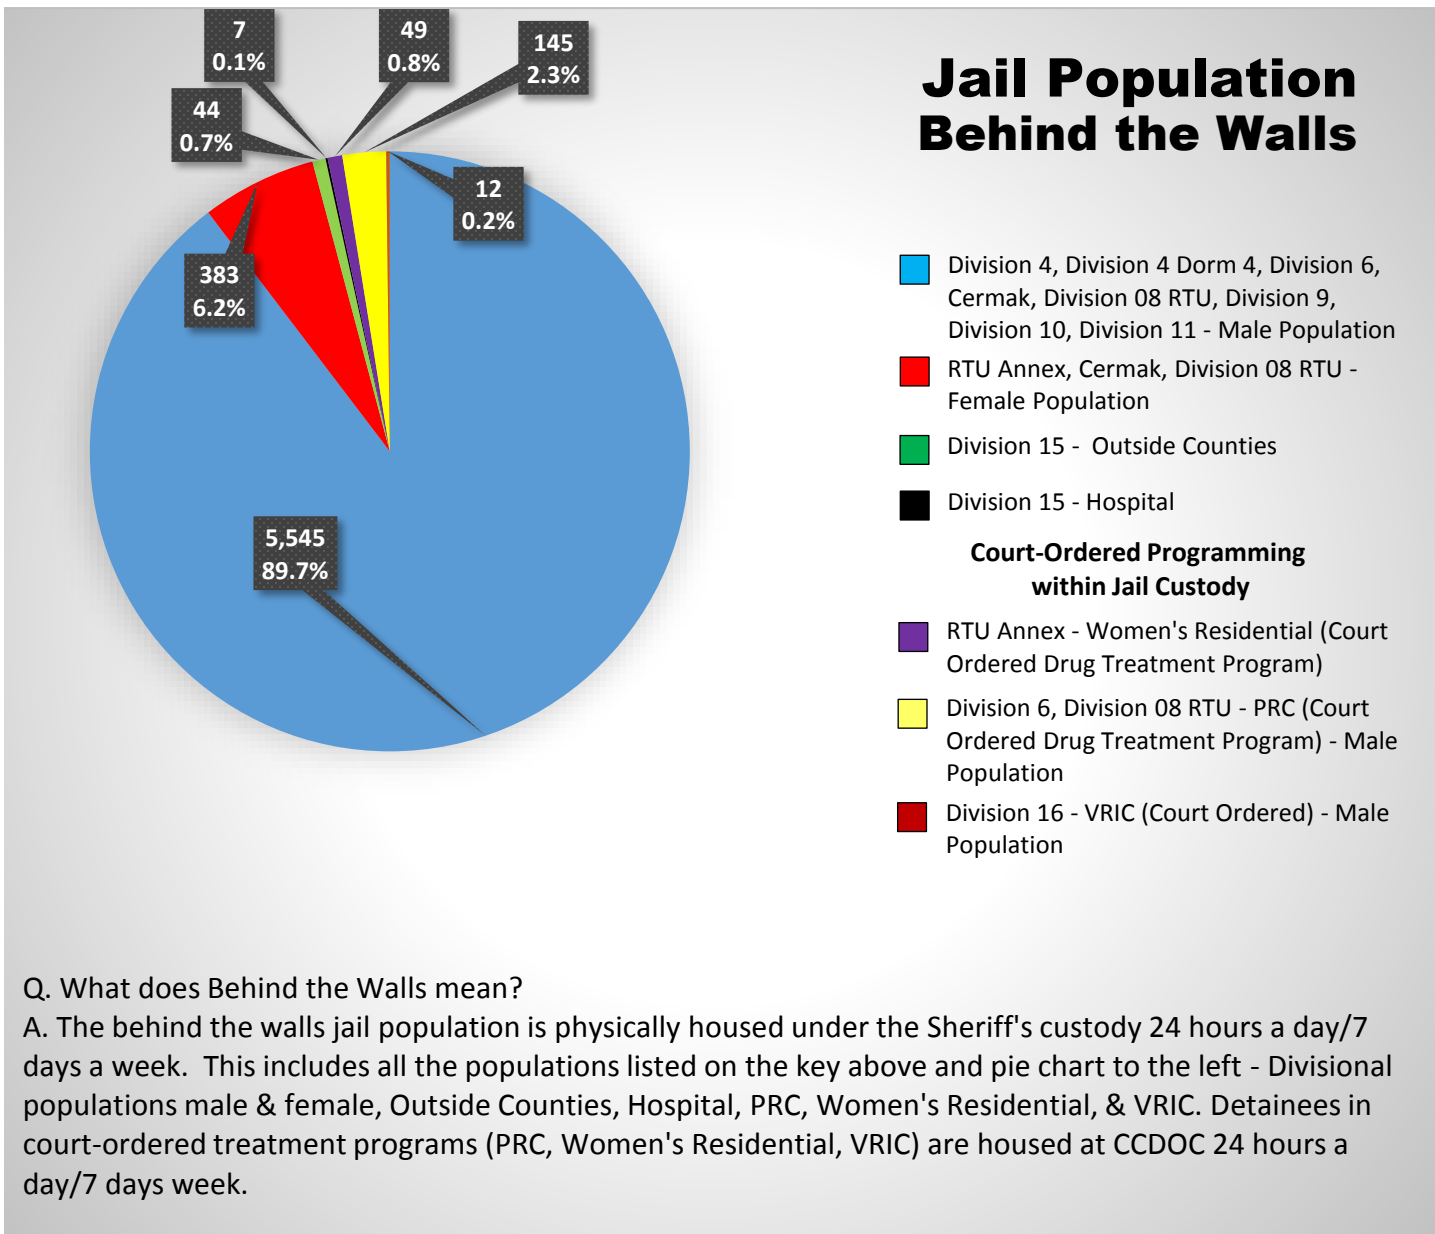

## Sheriff's Daily Report 10/2/2018

Under the Custody of the Sheriff	
<b>TOTAL MALE AND FEMALE</b>	<b>8,455</b>
Jail Population	6,185
Community Corrections	2,270

Sheriff's Daily Report  
10/2/2018

CCSO Population Demographics