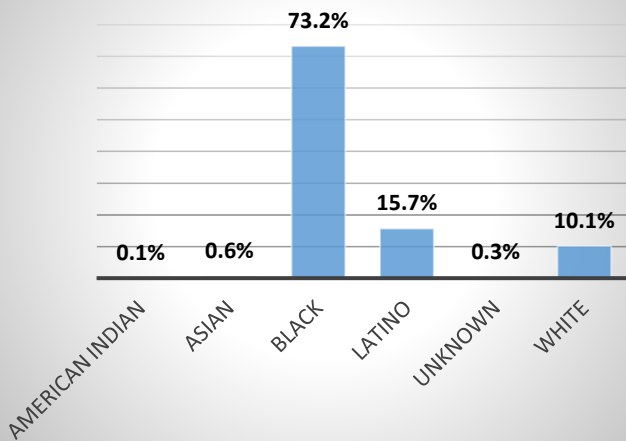

Sheriff's Daily Report 9/30/2018

Under the Custody of the Sheriff	
TOTAL MALE AND FEMALE	8,508
Jail Population	6,230
Community Corrections	2,278

Sheriff's Daily Report
9/30/2018

CCSO Population Demographics

In Confinement

Gender Distribution

Race Distribution

Age Distribution

Community Corrections

Gender Distribution

Race Distribution

Age Distribution