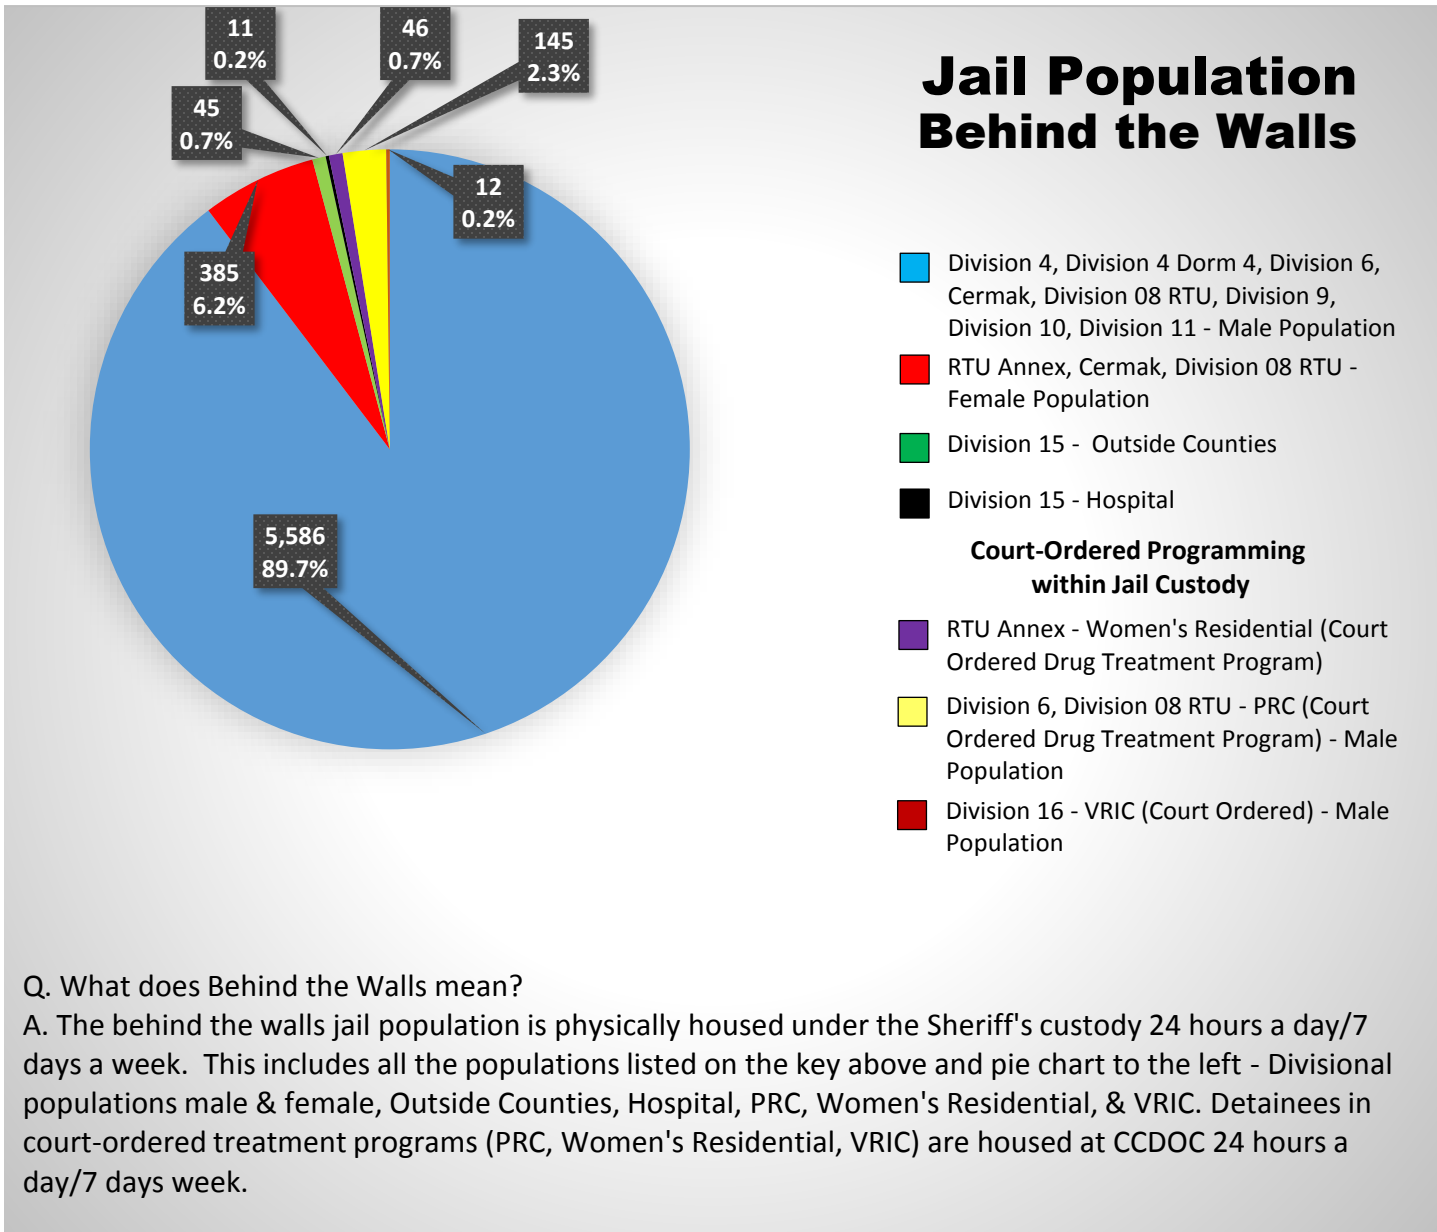

Sheriff's Daily Report 9/30/2018

Under the Custody of the Sheriff	
TOTAL MALE AND FEMALE	8,508
Jail Population	6,230
Community Corrections	2,278

Sheriff's Daily Report
9/30/2018

CCSO Population Demographics

In Confinement

Gender Distribution

Race Distribution

Age Distribution

Community Corrections

Gender Distribution

Race Distribution

Age Distribution