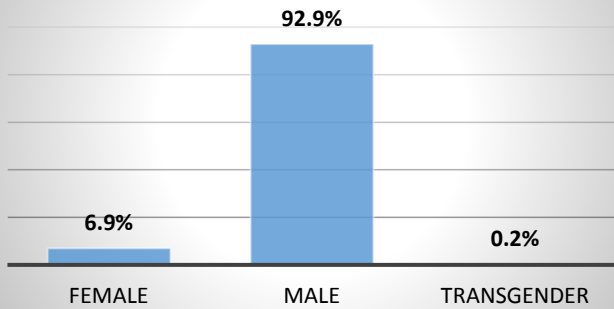

Sheriff's Daily Report 9/30/2018

Under the Custody of the Sheriff	
TOTAL MALE AND FEMALE	8,508
Jail Population	6,230
Community Corrections	2,278

Sheriff's Daily Report
9/30/2018

CCSO Population Demographics

In Confinement

Gender Distribution

Race Distribution

Age Distribution

Community Corrections

Gender Distribution

Race Distribution

Age Distribution