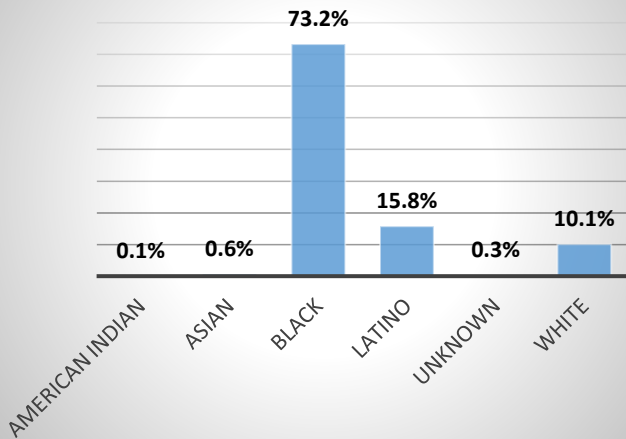

Sheriff's Daily Report 9/29/2018

Under the Custody of the Sheriff	
TOTAL MALE AND FEMALE	8,453
Jail Population	6,189
Community Corrections	2,264

Sheriff's Daily Report
9/29/2018

CCSO Population Demographics

In Confinement

Gender Distribution

Race Distribution

Age Distribution

Community Corrections

Gender Distribution

Race Distribution

Age Distribution