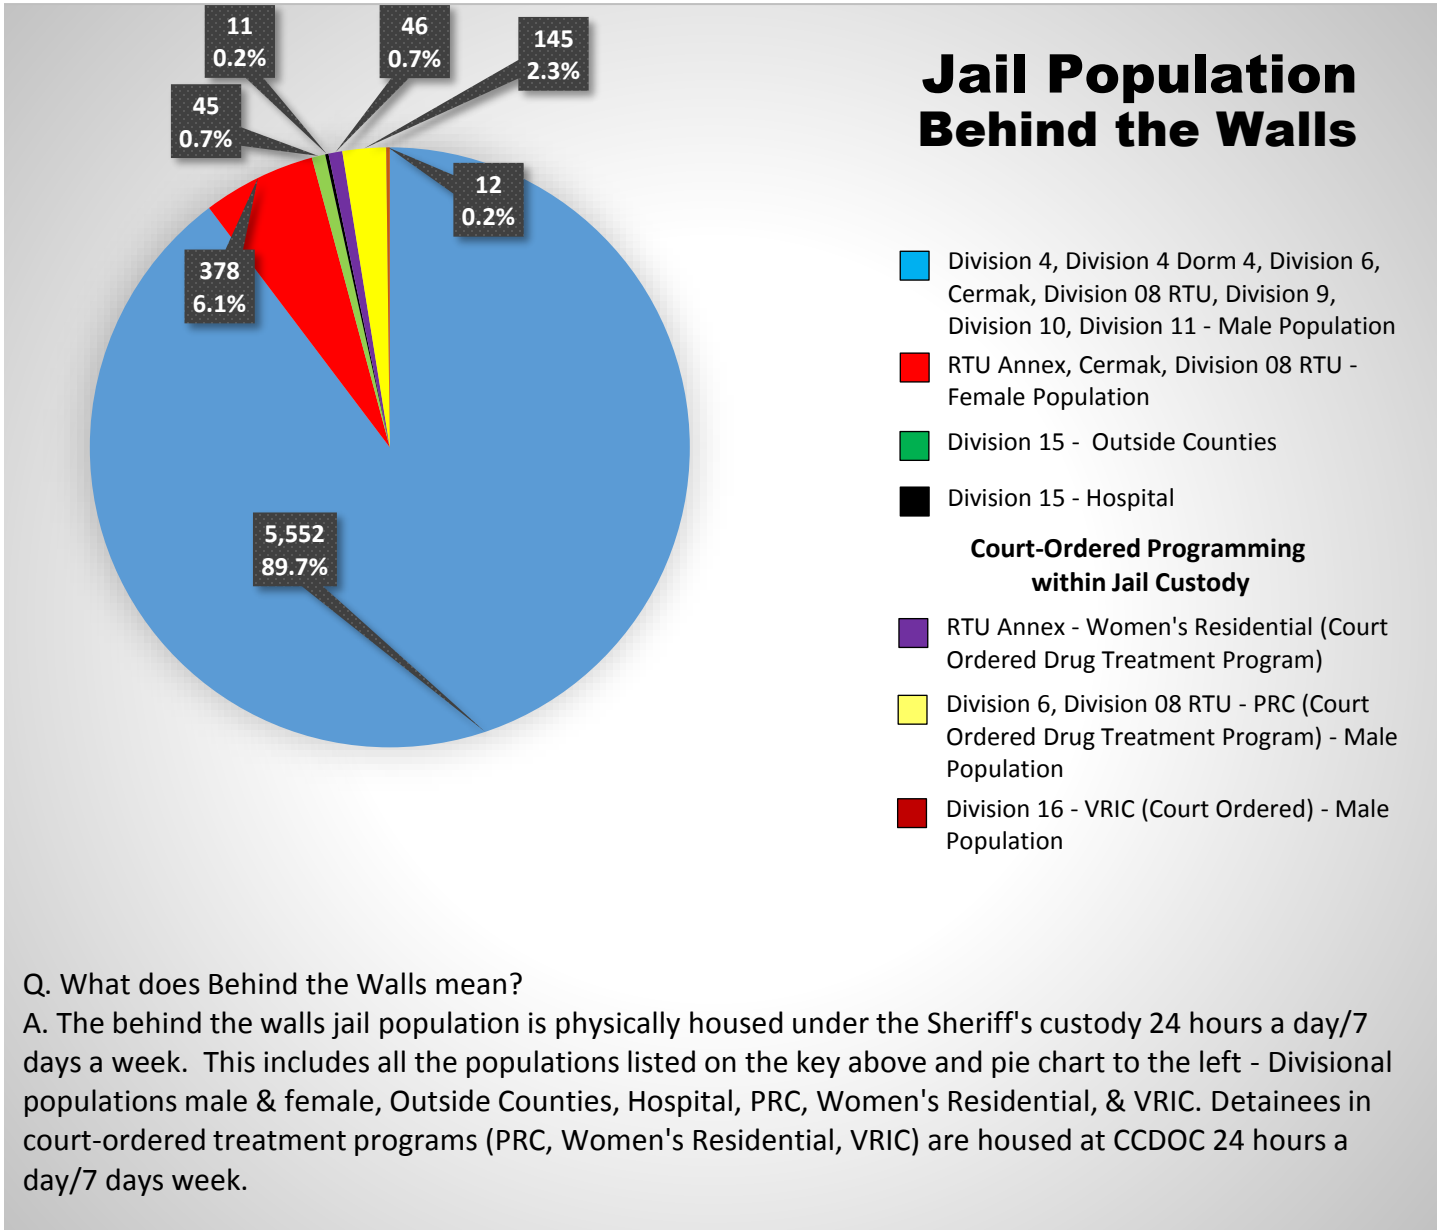

Sheriff's Daily Report 9/29/2018

Under the Custody of the Sheriff	
TOTAL MALE AND FEMALE	8,453
Jail Population	6,189
Community Corrections	2,264

Sheriff's Daily Report
9/29/2018

CCSO Population Demographics

In Confinement

Gender Distribution

Race Distribution

Age Distribution

Community Corrections

Gender Distribution

Race Distribution

Age Distribution