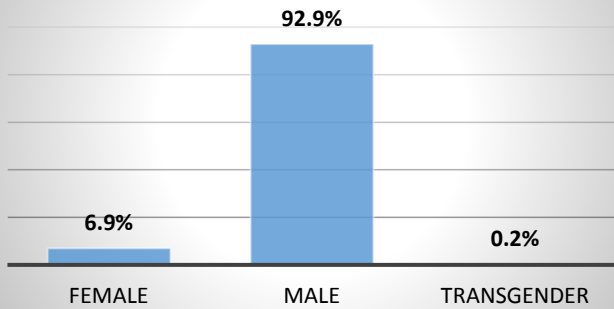

Sheriff's Daily Report 9/29/2018

Under the Custody of the Sheriff	
TOTAL MALE AND FEMALE	8,453
Jail Population	6,189
Community Corrections	2,264

Sheriff's Daily Report
9/29/2018

CCSO Population Demographics

In Confinement

Gender Distribution

Race Distribution

Age Distribution

Community Corrections

Gender Distribution

Race Distribution

Age Distribution