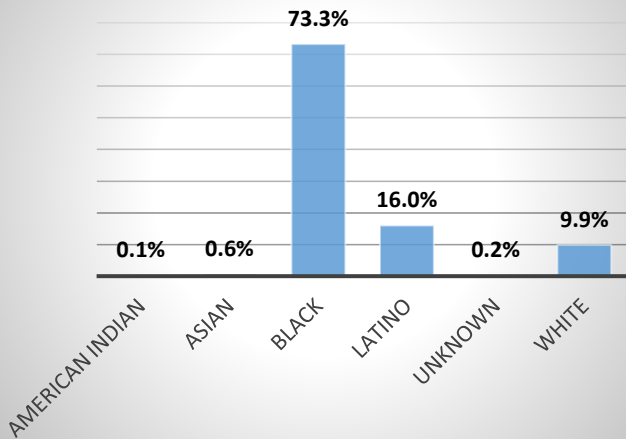

## Sheriff's Daily Report 9/24/2018

Under the Custody of the Sheriff	
<b>TOTAL MALE AND FEMALE</b>	<b>8,565</b>
Jail Population	6,272
Community Corrections	2,293

Sheriff's Daily Report  
9/24/2018

CCSO Population Demographics

**In Confinement**

**Gender Distribution**

**Race Distribution**

**Age Distribution**

**Community Corrections**

**Gender Distribution**

**Race Distribution**

**Age Distribution**