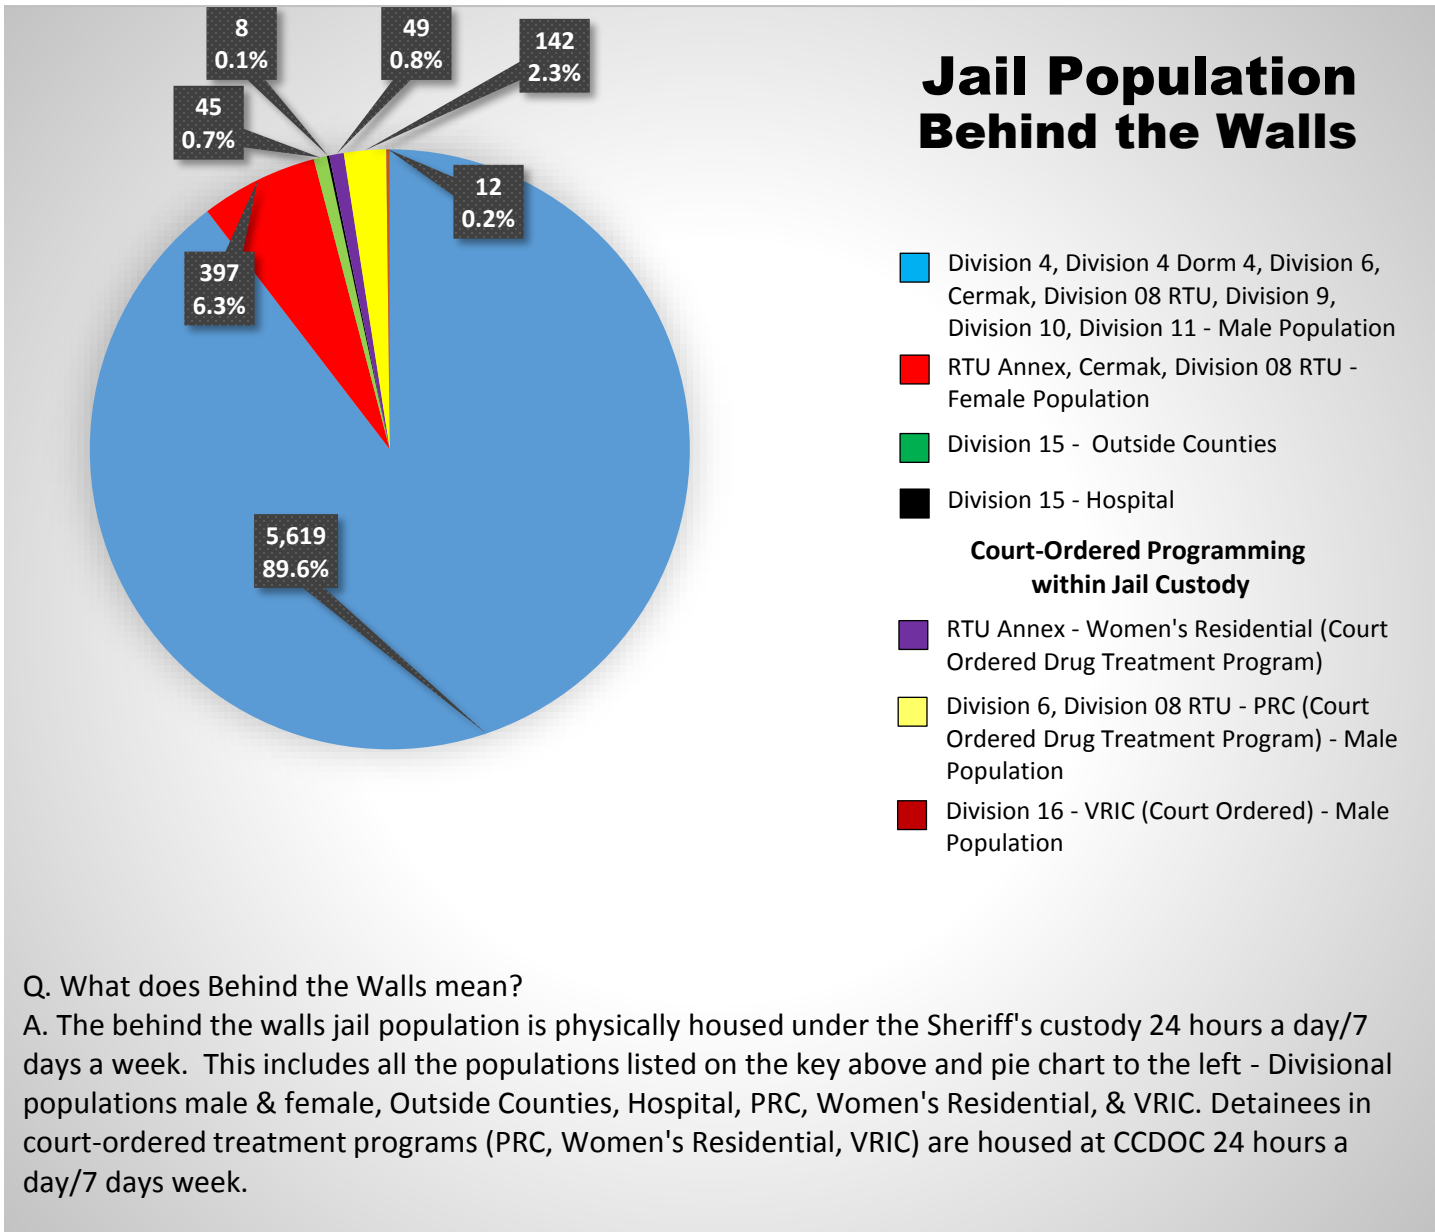

## Sheriff's Daily Report 9/24/2018

Under the Custody of the Sheriff	
<b>TOTAL MALE AND FEMALE</b>	<b>8,565</b>
Jail Population	6,272
Community Corrections	2,293

Sheriff's Daily Report  
9/24/2018

CCSO Population Demographics

**In Confinement**

**Gender Distribution**

**Race Distribution**

**Age Distribution**

**Community Corrections**

**Gender Distribution**

**Race Distribution**

**Age Distribution**