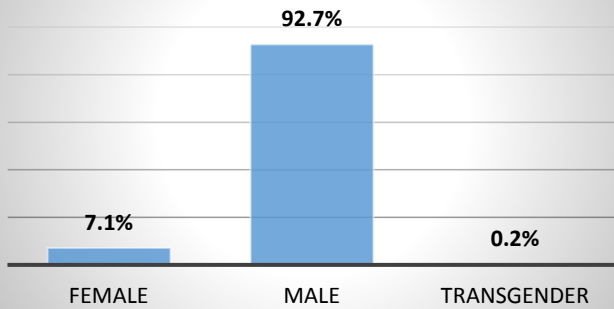

## Sheriff's Daily Report 9/24/2018

Under the Custody of the Sheriff	
<b>TOTAL MALE AND FEMALE</b>	<b>8,565</b>
Jail Population	6,272
Community Corrections	2,293

Sheriff's Daily Report  
9/24/2018

CCSO Population Demographics

**In Confinement**

**Gender Distribution**

**Race Distribution**

**Age Distribution**

**Community Corrections**

**Gender Distribution**

**Race Distribution**

**Age Distribution**