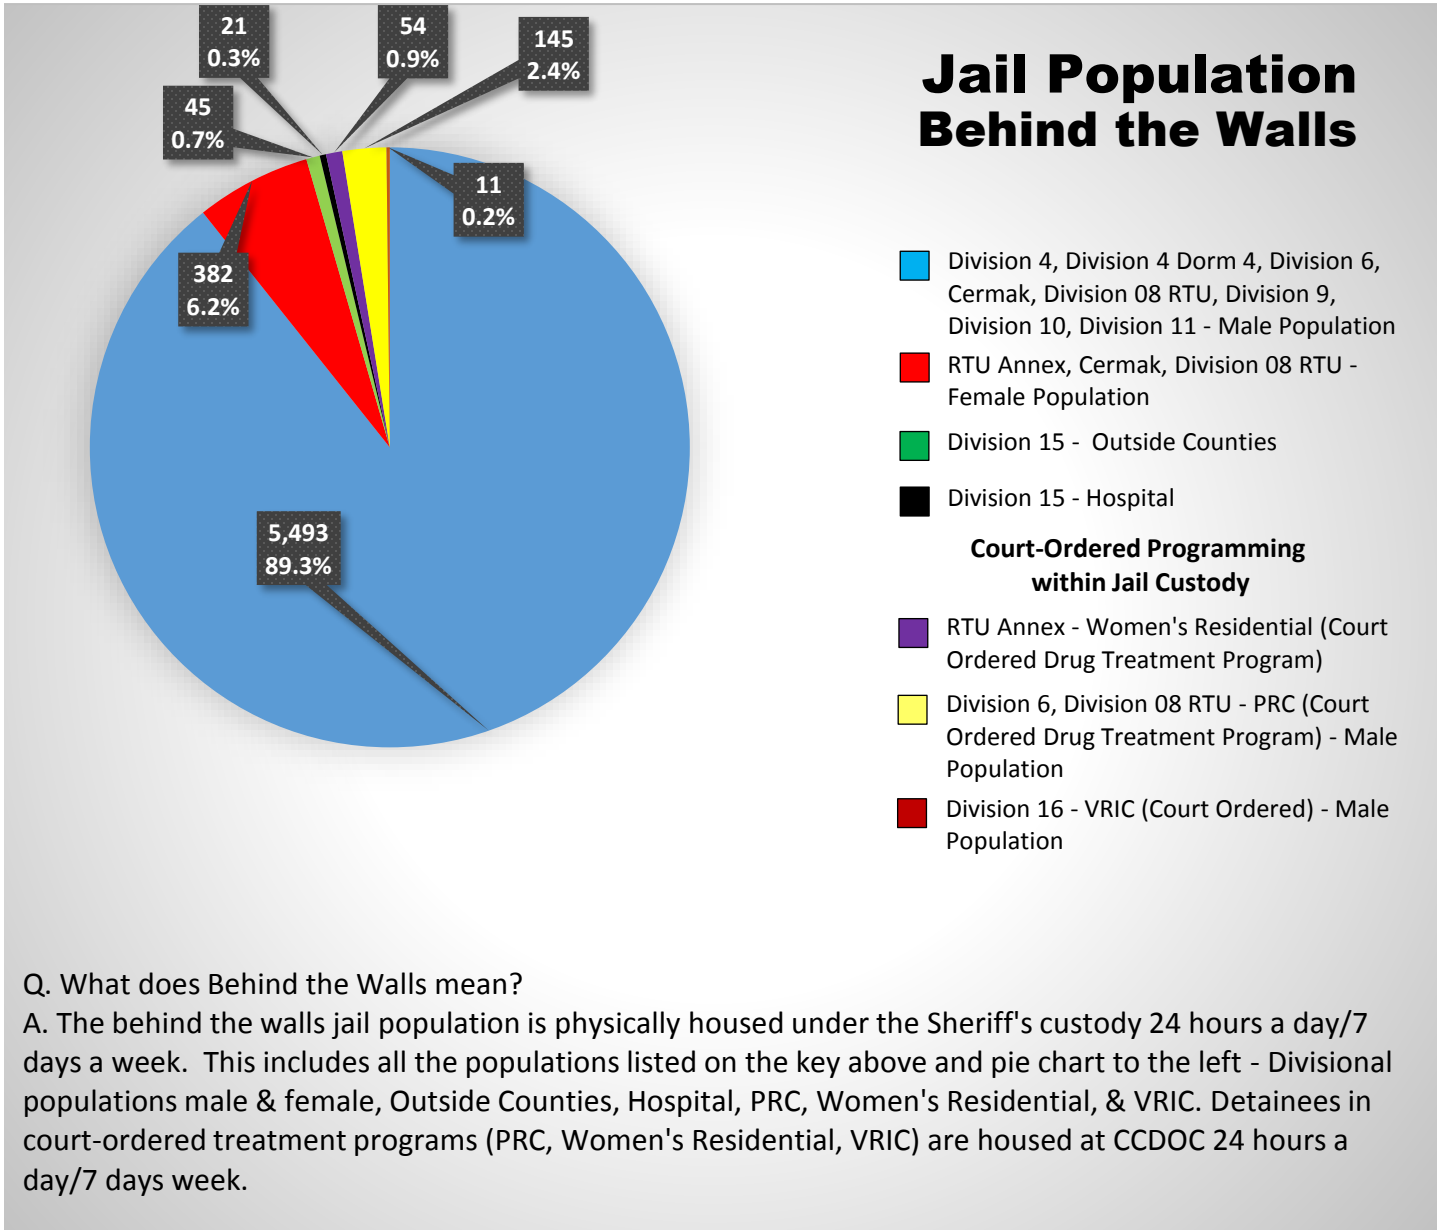

Sheriff's Daily Report 8/31/2018

Under the Custody of the Sheriff	
TOTAL MALE AND FEMALE	8,333
Jail Population	6,151
Community Corrections	2,182

Sheriff's Daily Report
8/31/2018

CCSO Population Demographics

In Confinement

Gender Distribution

Race Distribution

Age Distribution

Community Corrections

Gender Distribution

Race Distribution

Age Distribution