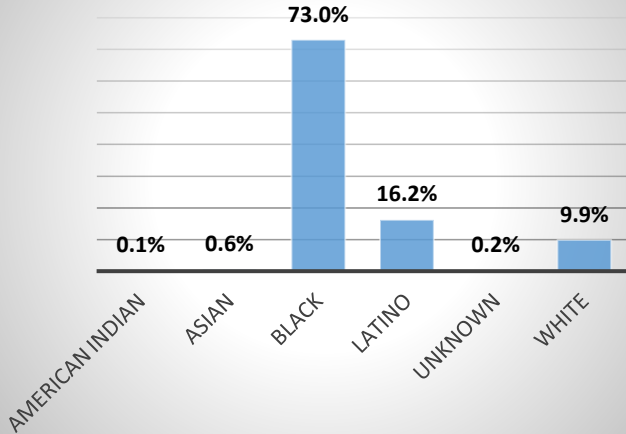

Sheriff's Daily Report 8/31/2018

Under the Custody of the Sheriff	
TOTAL MALE AND FEMALE	8,333
Jail Population	6,151
Community Corrections	2,182

Sheriff's Daily Report
8/31/2018

CCSO Population Demographics

In Confinement

Gender Distribution

Race Distribution

Age Distribution

Community Corrections

Gender Distribution

Race Distribution

Age Distribution