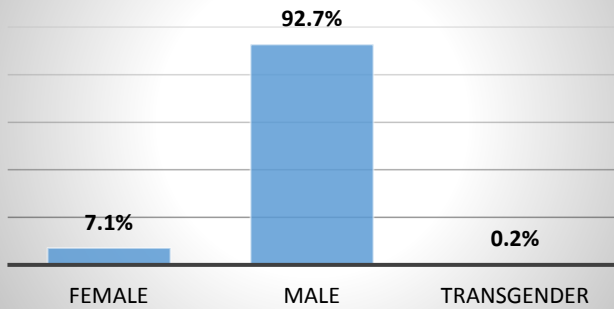

Sheriff's Daily Report 8/31/2018

Under the Custody of the Sheriff	
TOTAL MALE AND FEMALE	8,333
Jail Population	6,151
Community Corrections	2,182

Sheriff's Daily Report
8/31/2018

CCSO Population Demographics

In Confinement

Gender Distribution

Race Distribution

Age Distribution

Community Corrections

Gender Distribution

Race Distribution

Age Distribution