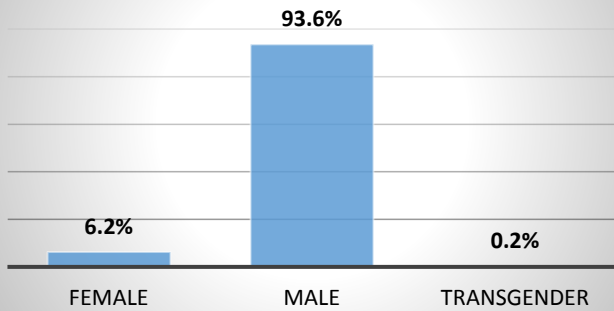

## Sheriff's Daily Report 6/27/2018

Under the Custody of the Sheriff	
<b>TOTAL MALE AND FEMALE</b>	<b>8,217</b>
Jail Population	6,032
Community Corrections	2,185

Sheriff's Daily Report  
6/27/2018

CCSO Population Demographics

**In Confinement**

**Gender Distribution**

**Race Distribution**

**Age Distribution**

**Community Corrections**

**Gender Distribution**

**Race Distribution**

**Age Distribution**