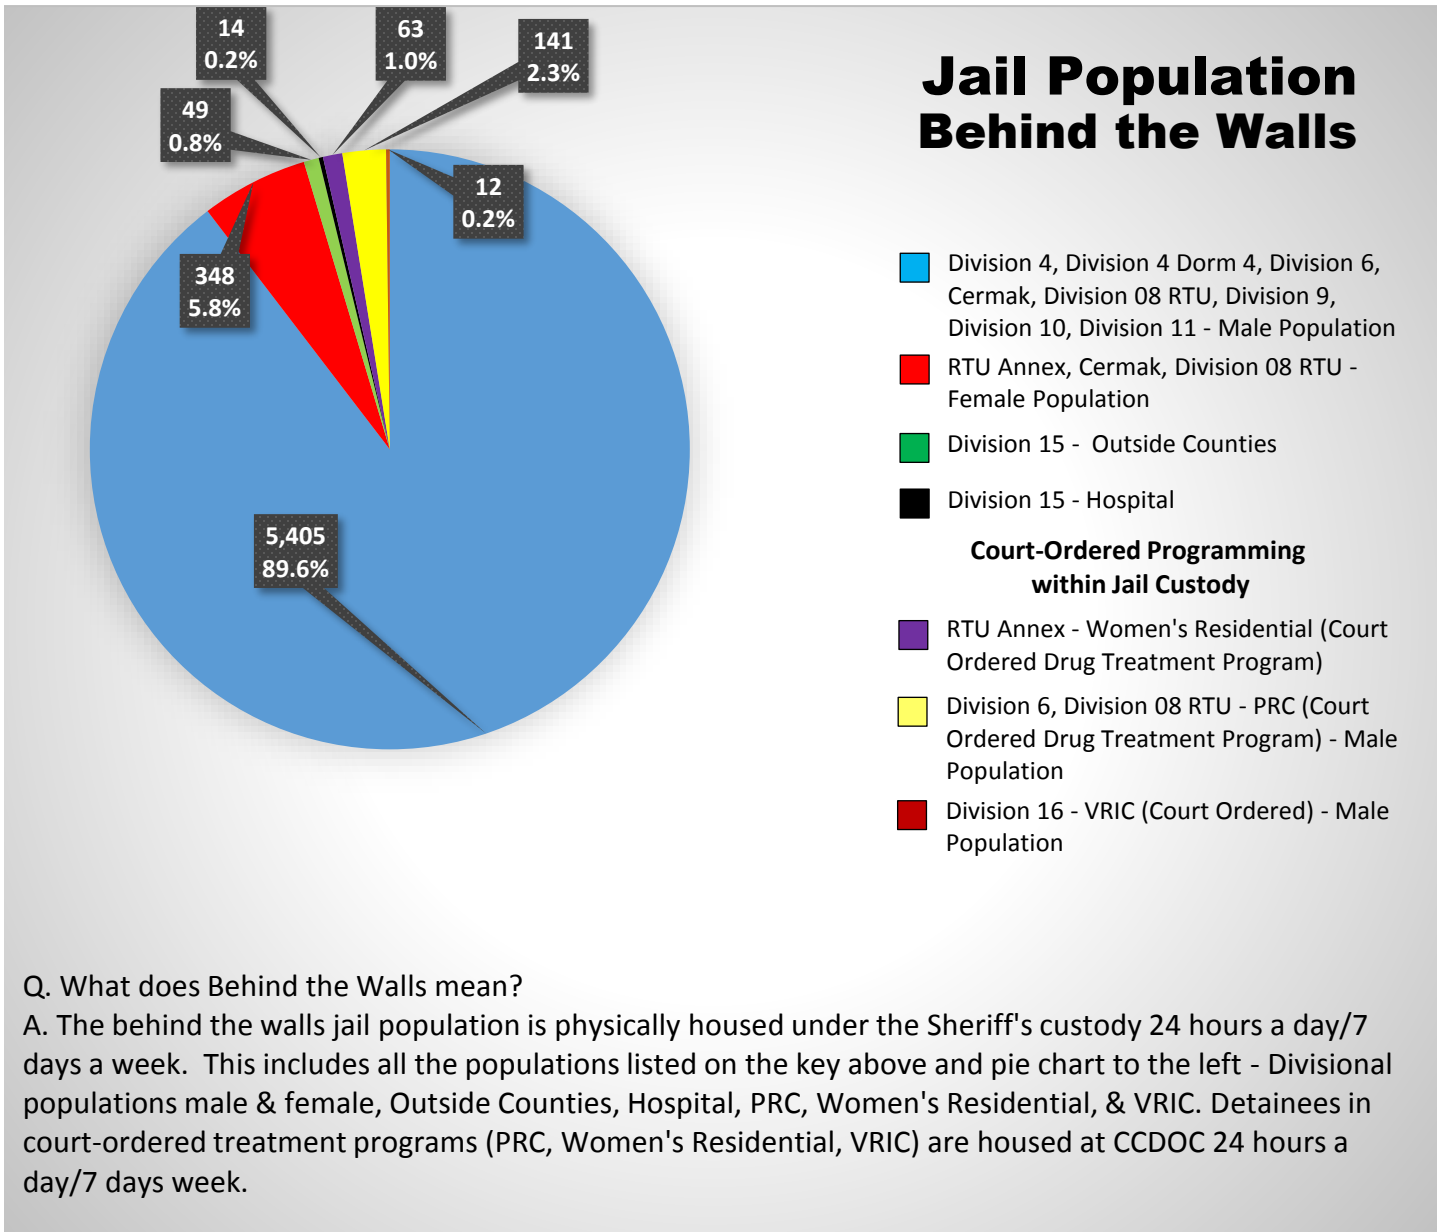

## Sheriff's Daily Report 6/27/2018

Under the Custody of the Sheriff	
<b>TOTAL MALE AND FEMALE</b>	<b>8,217</b>
Jail Population	6,032
Community Corrections	2,185

Sheriff's Daily Report  
6/27/2018

CCSO Population Demographics

**In Confinement**

**Gender Distribution**

**Race Distribution**

**Age Distribution**

**Community Corrections**

**Gender Distribution**

**Race Distribution**

**Age Distribution**