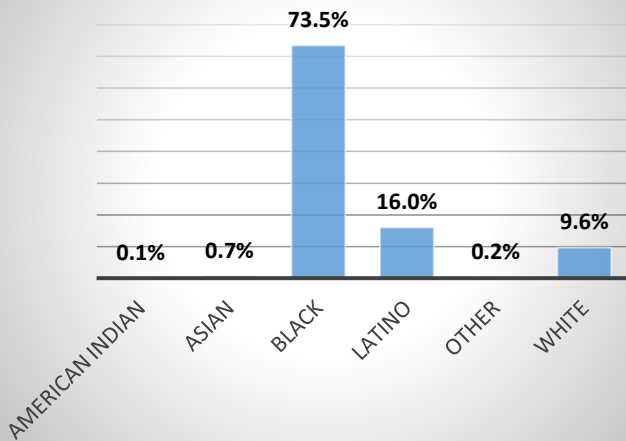

## Sheriff's Daily Report 6/27/2018

Under the Custody of the Sheriff	
<b>TOTAL MALE AND FEMALE</b>	<b>8,217</b>
Jail Population	6,032
Community Corrections	2,185

Sheriff's Daily Report  
6/27/2018

CCSO Population Demographics

**In Confinement**

**Gender Distribution**

**Race Distribution**

**Age Distribution**

**Community Corrections**

**Gender Distribution**

**Race Distribution**

**Age Distribution**