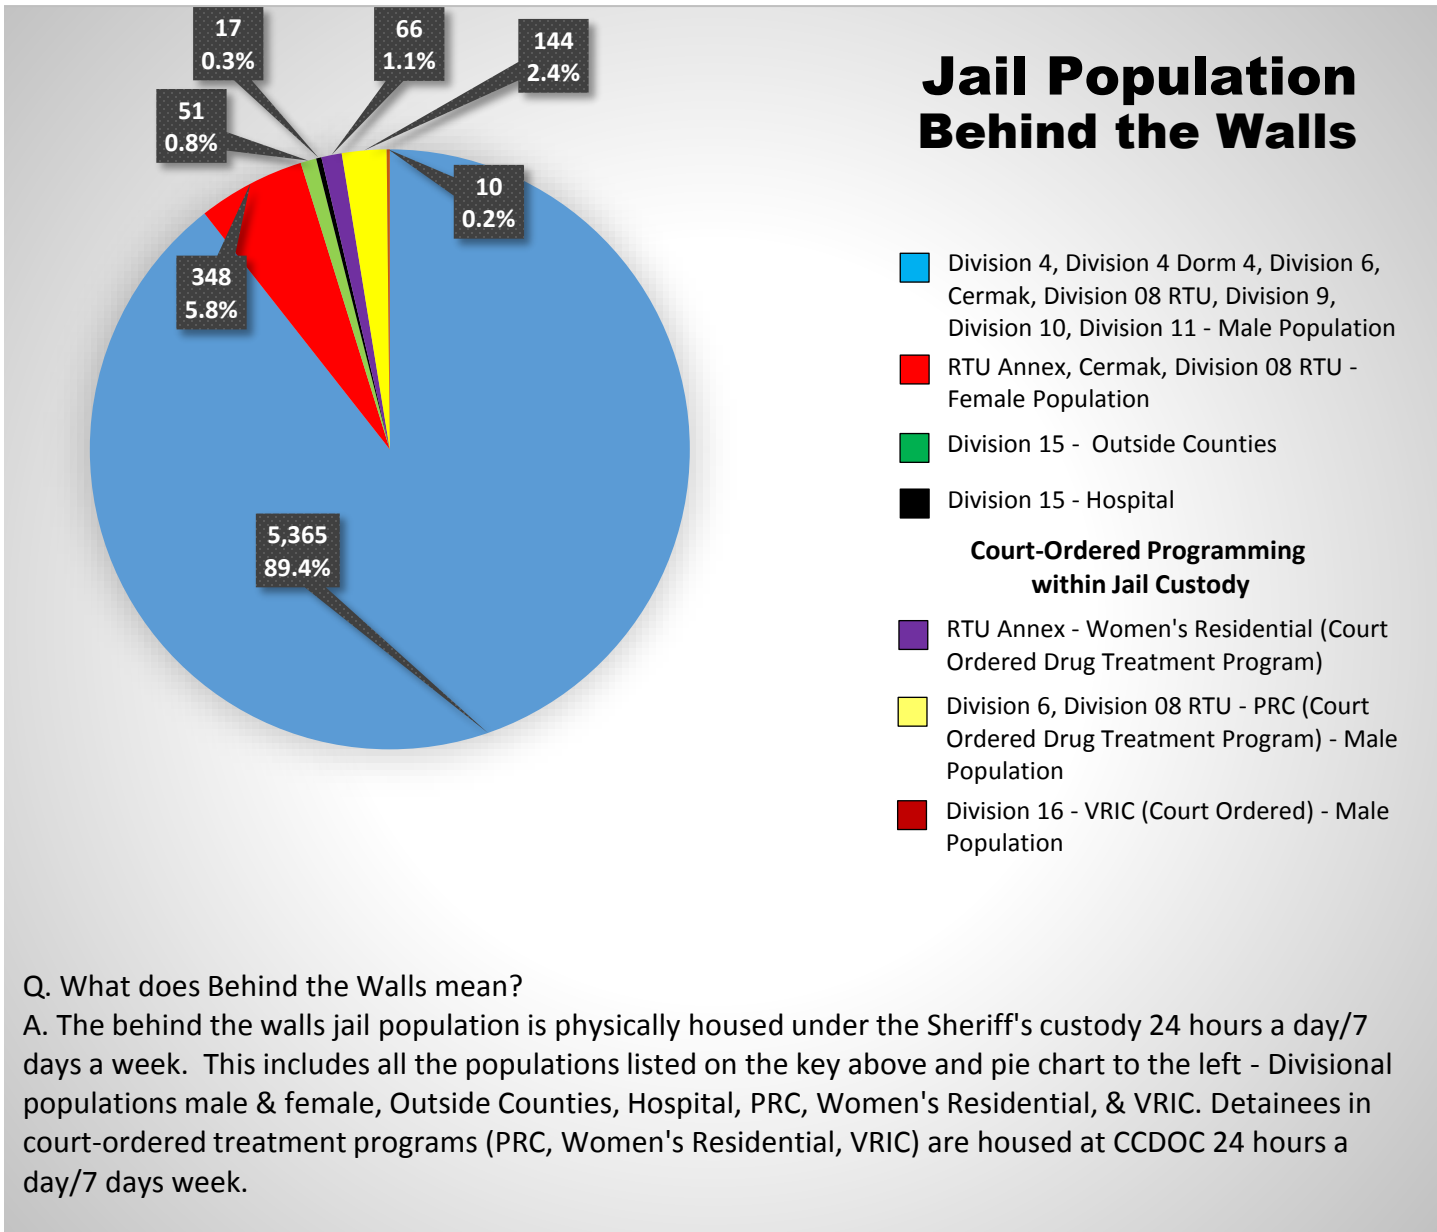

Sheriff's Daily Report 6/21/2018

Under the Custody of the Sheriff	
TOTAL MALE AND FEMALE	8,170
Jail Population	6,001
Community Corrections	2,169

Sheriff's Daily Report
6/21/2018

CCSO Population Demographics

In Confinement

Gender Distribution

Race Distribution

Age Distribution

Community Corrections

Gender Distribution

Race Distribution

Age Distribution