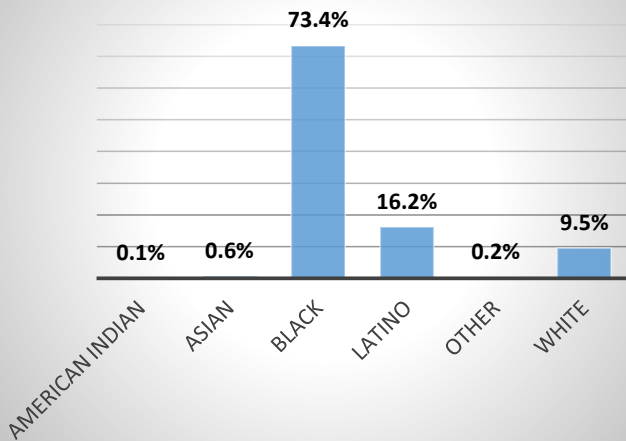

Sheriff's Daily Report 6/21/2018

Under the Custody of the Sheriff	
TOTAL MALE AND FEMALE	8,170
Jail Population	6,001
Community Corrections	2,169

Sheriff's Daily Report
6/21/2018

CCSO Population Demographics

In Confinement

Gender Distribution

Race Distribution

Age Distribution

Community Corrections

Gender Distribution

Race Distribution

Age Distribution