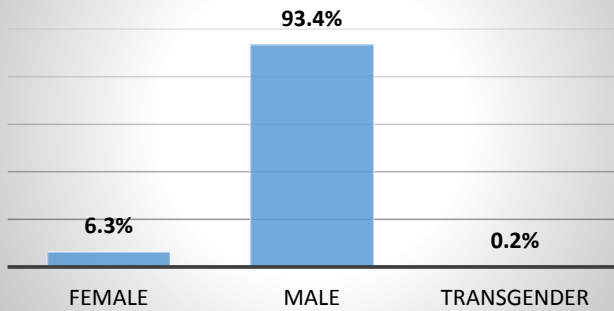

Sheriff's Daily Report 6/21/2018

Under the Custody of the Sheriff	
TOTAL MALE AND FEMALE	8,170
Jail Population	6,001
Community Corrections	2,169

Sheriff's Daily Report
6/21/2018

CCSO Population Demographics

In Confinement

Gender Distribution

Race Distribution

Age Distribution

Community Corrections

Gender Distribution

Race Distribution

Age Distribution