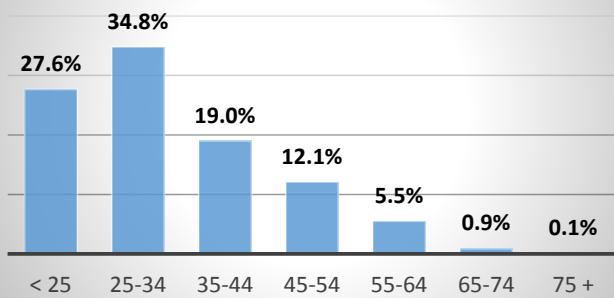

## Sheriff's Daily Report 6/20/2018

Under the Custody of the Sheriff	
<b>TOTAL MALE AND FEMALE</b>	<b>8,198</b>
Jail Population	6,040
Community Corrections	2,158

**Sheriff's Daily Report**  
**6/20/2018**

**CCSO Population Demographics**

**In Confinement**

**Gender Distribution**

**Race Distribution**

**Age Distribution**

**Community Corrections**

**Gender Distribution**

**Race Distribution**

**Age Distribution**