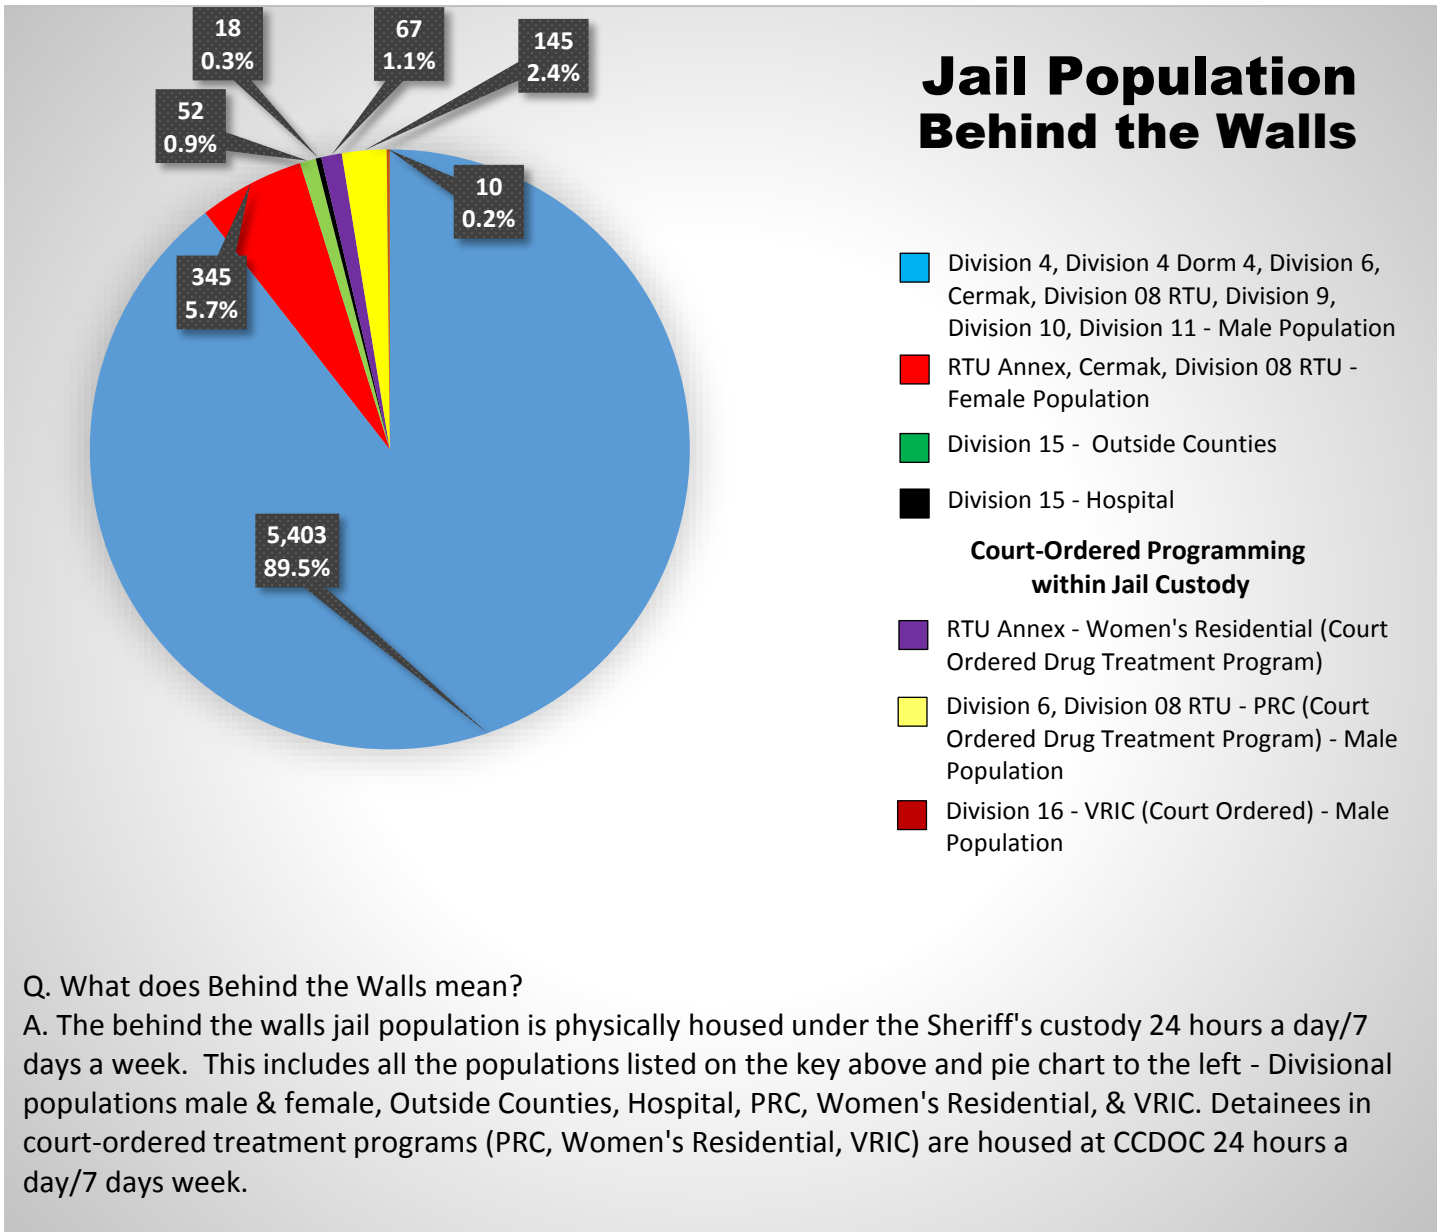

## Sheriff's Daily Report 6/20/2018

Under the Custody of the Sheriff	
<b>TOTAL MALE AND FEMALE</b>	<b>8,198</b>
Jail Population	6,040
Community Corrections	2,158

**Sheriff's Daily Report**  
**6/20/2018**

**CCSO Population Demographics**

**In Confinement**

**Gender Distribution**

**Race Distribution**

**Age Distribution**

**Community Corrections**

**Gender Distribution**

**Race Distribution**

**Age Distribution**