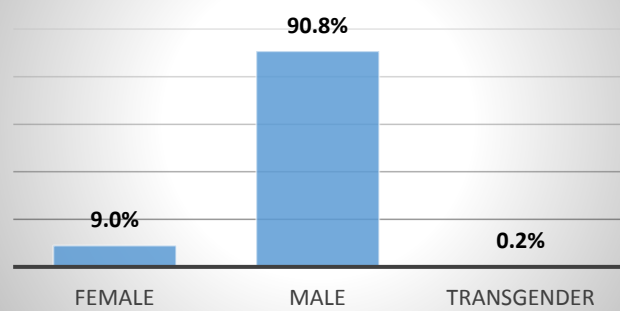

## Sheriff's Daily Report 6/20/2018

Under the Custody of the Sheriff	
<b>TOTAL MALE AND FEMALE</b>	<b>8,198</b>
Jail Population	6,040
Community Corrections	2,158

**Sheriff's Daily Report**  
**6/20/2018**

**CCSO Population Demographics**

**In Confinement**

**Gender Distribution**

**Race Distribution**

**Age Distribution**

**Community Corrections**

**Gender Distribution**

**Race Distribution**

**Age Distribution**