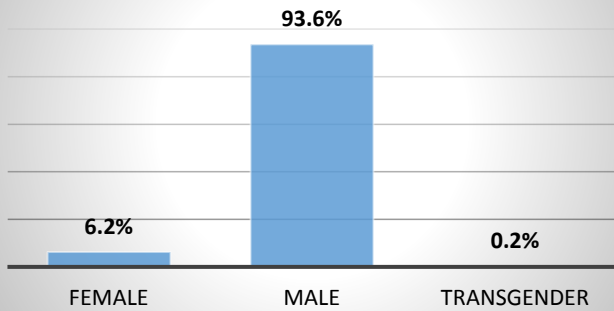

## Sheriff's Daily Report 6/20/2018

Under the Custody of the Sheriff	
<b>TOTAL MALE AND FEMALE</b>	<b>8,198</b>
Jail Population	6,040
Community Corrections	2,158

**Sheriff's Daily Report**  
**6/20/2018**

**CCSO Population Demographics**

**In Confinement**

**Gender Distribution**

**Race Distribution**

**Age Distribution**

**Community Corrections**

**Gender Distribution**

**Race Distribution**