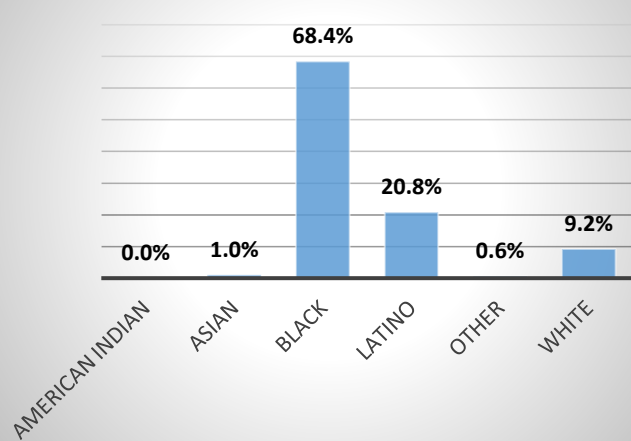

## Sheriff's Daily Report 6/20/2018

Under the Custody of the Sheriff	
<b>TOTAL MALE AND FEMALE</b>	<b>8,198</b>
Jail Population	6,040
Community Corrections	2,158

**Sheriff's Daily Report**  
**6/20/2018**

**CCSO Population Demographics**

**In Confinement**

**Gender Distribution**

**Race Distribution**

**Age Distribution**

**Community Corrections**

**Gender Distribution**

**Race Distribution**

**Age Distribution**