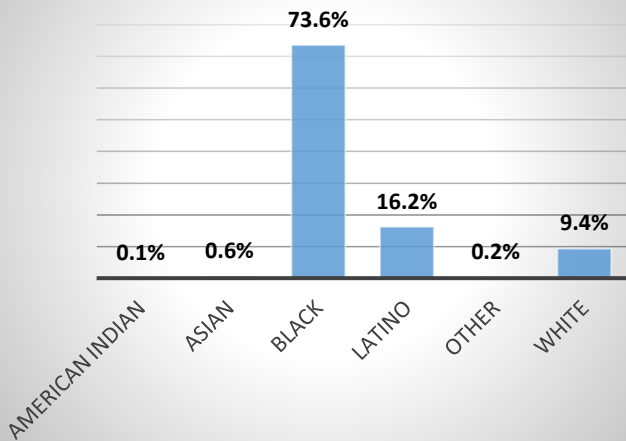

## Sheriff's Daily Report 6/20/2018

Under the Custody of the Sheriff	
<b>TOTAL MALE AND FEMALE</b>	<b>8,198</b>
Jail Population	6,040
Community Corrections	2,158

**Sheriff's Daily Report**  
**6/20/2018**

**CCSO Population Demographics**

**In Confinement**

**Gender Distribution**

**Race Distribution**

**Age Distribution**

**Community Corrections**

**Gender Distribution**

**Race Distribution**

**Age Distribution**