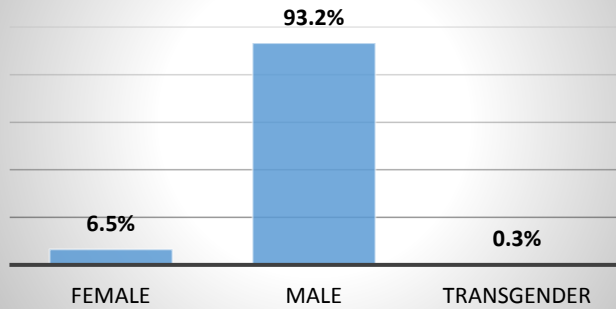

Sheriff's Daily Report 6/19/2018

Under the Custody of the Sheriff	
TOTAL MALE AND FEMALE	8,216
Jail Population	6,061
Community Corrections	2,155

Sheriff's Daily Report
6/19/2018

CCSO Population Demographics

In Confinement

Gender Distribution

Race Distribution

Age Distribution

Community Corrections

Gender Distribution

Race Distribution

Age Distribution