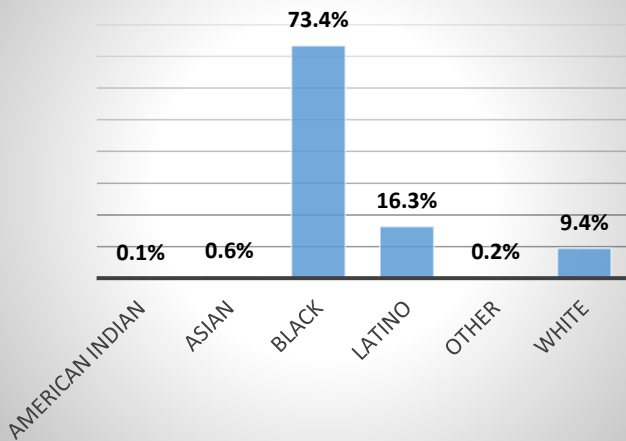

Sheriff's Daily Report 6/19/2018

Under the Custody of the Sheriff	
TOTAL MALE AND FEMALE	8,216
Jail Population	6,061
Community Corrections	2,155

Sheriff's Daily Report
6/19/2018

CCSO Population Demographics

In Confinement

Gender Distribution

Race Distribution

Age Distribution

Community Corrections

Gender Distribution

Race Distribution

Age Distribution