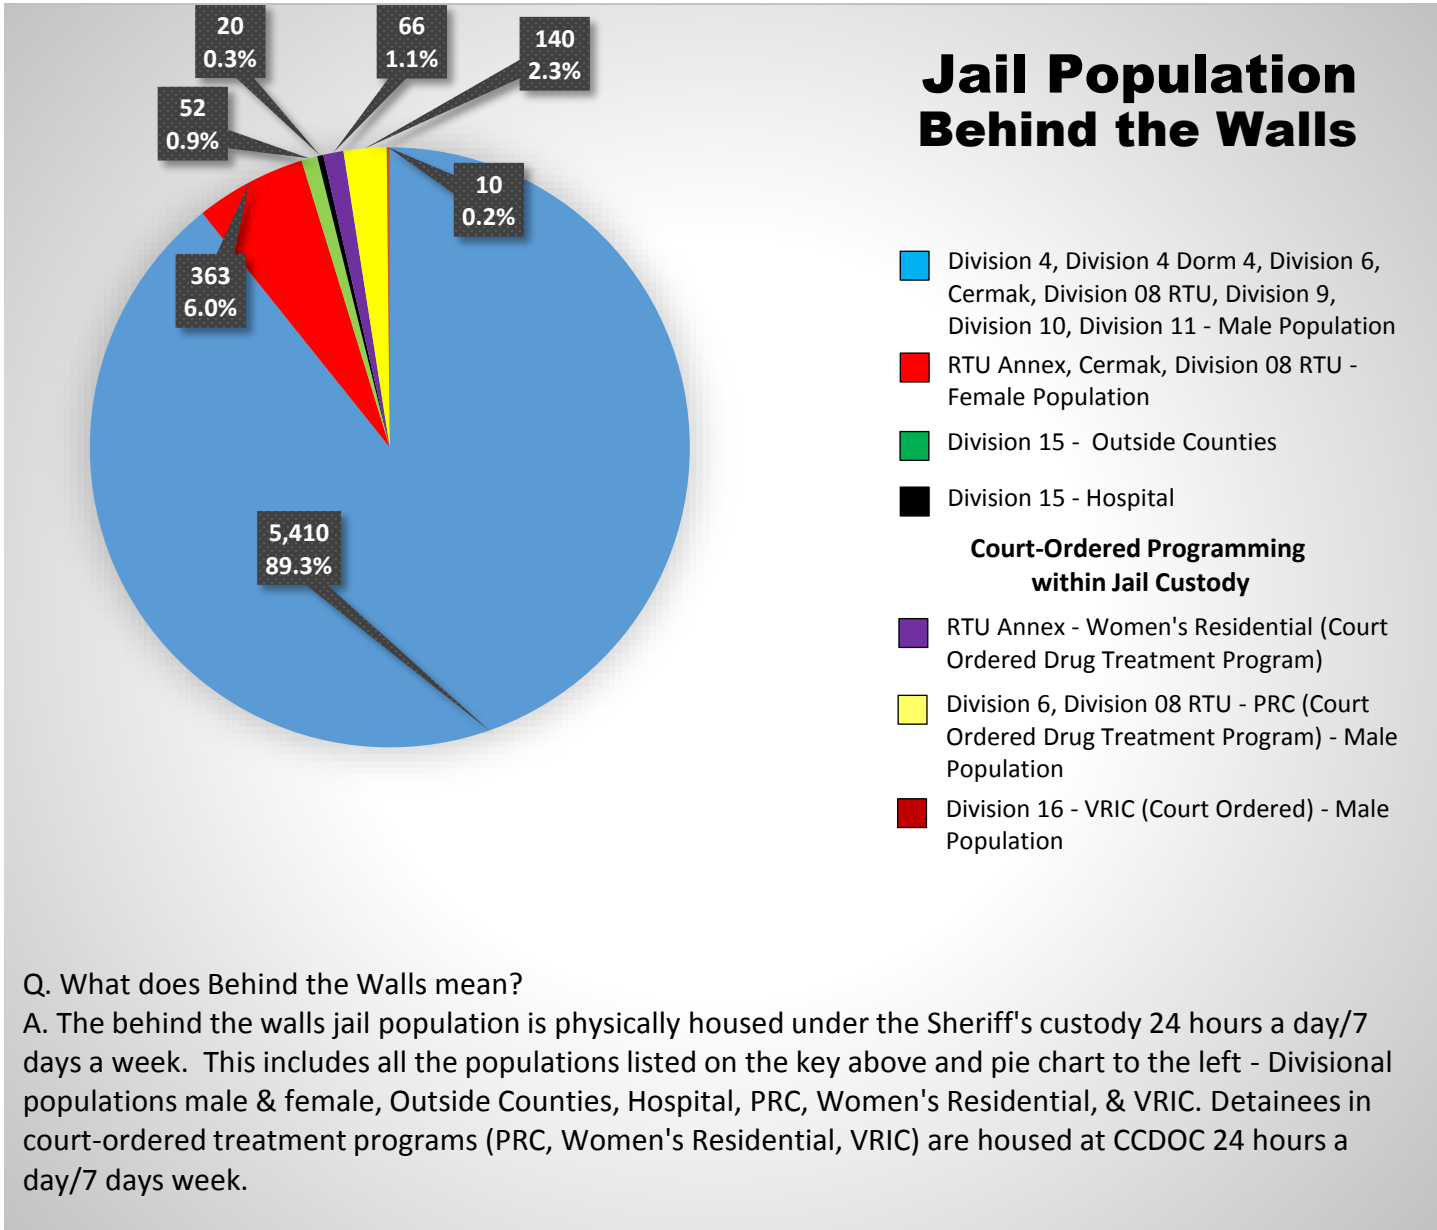

Sheriff's Daily Report 6/19/2018

Under the Custody of the Sheriff	
TOTAL MALE AND FEMALE	8,216
Jail Population	6,061
Community Corrections	2,155

Sheriff's Daily Report
6/19/2018

CCSO Population Demographics

In Confinement

Gender Distribution

Race Distribution

Age Distribution

Community Corrections

Gender Distribution

Race Distribution

Age Distribution