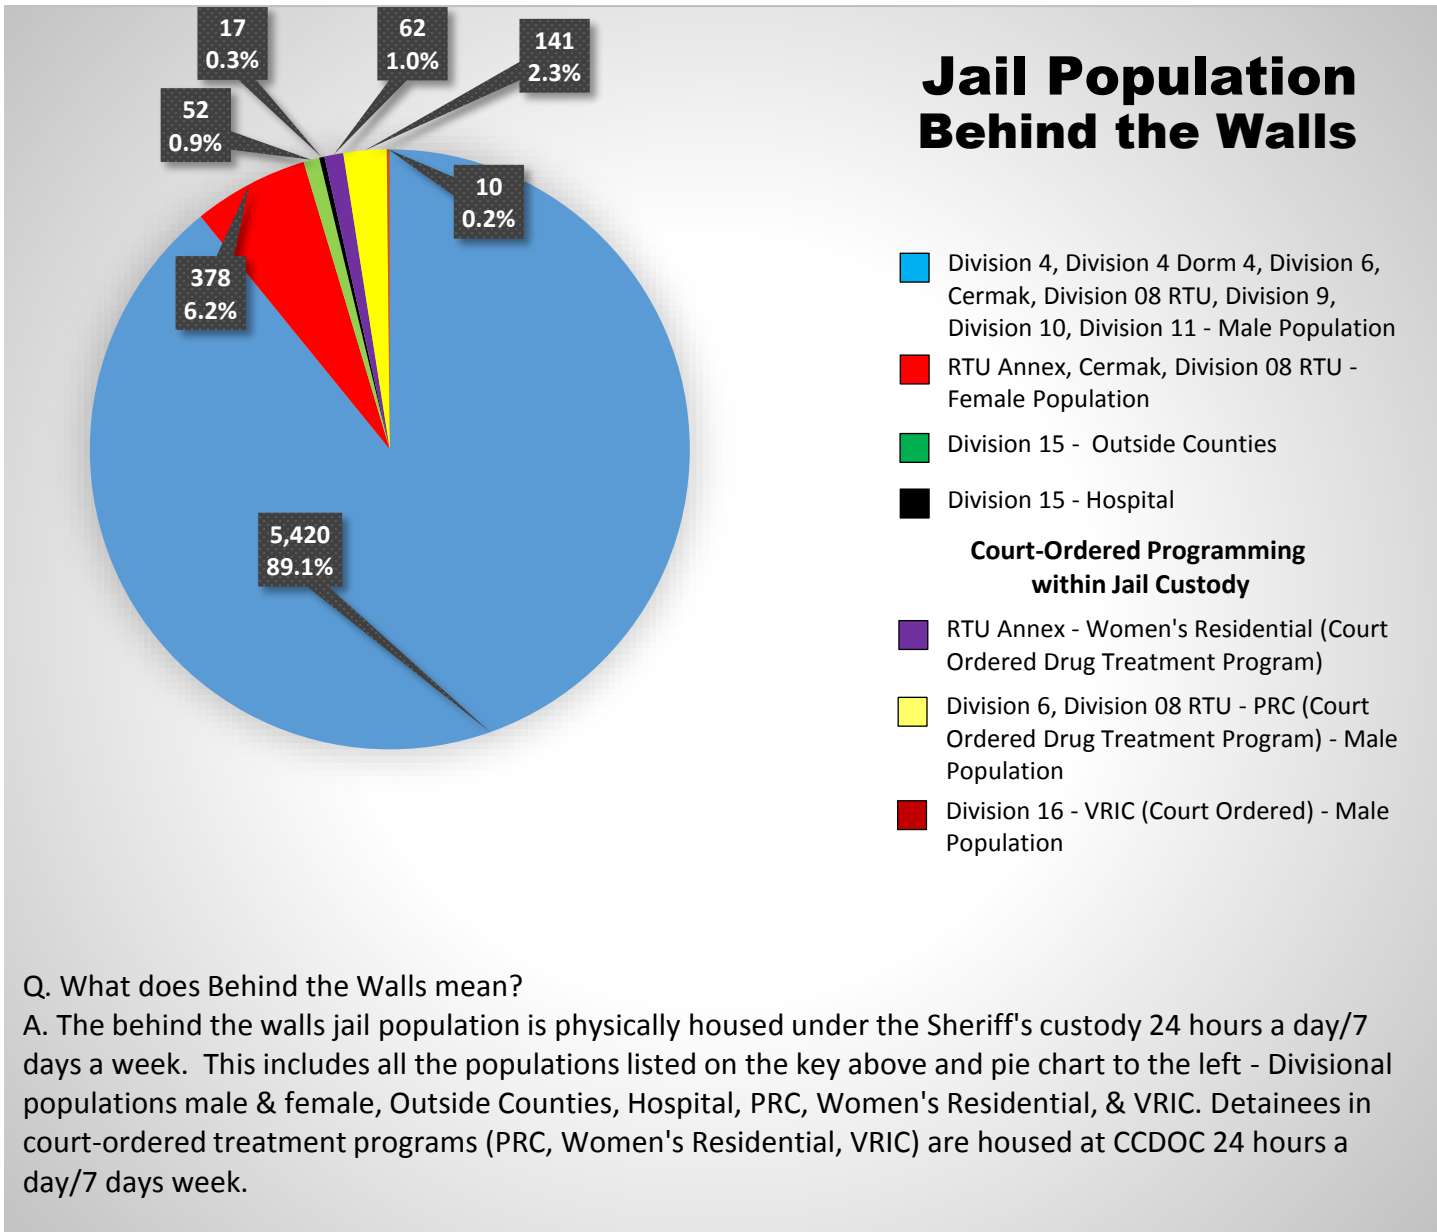

Sheriff's Daily Report 6/18/2018

Under the Custody of the Sheriff	
TOTAL MALE AND FEMALE	8,243
Jail Population	6,080
Community Corrections	2,163

Sheriff's Daily Report
6/18/2018

CCSO Population Demographics