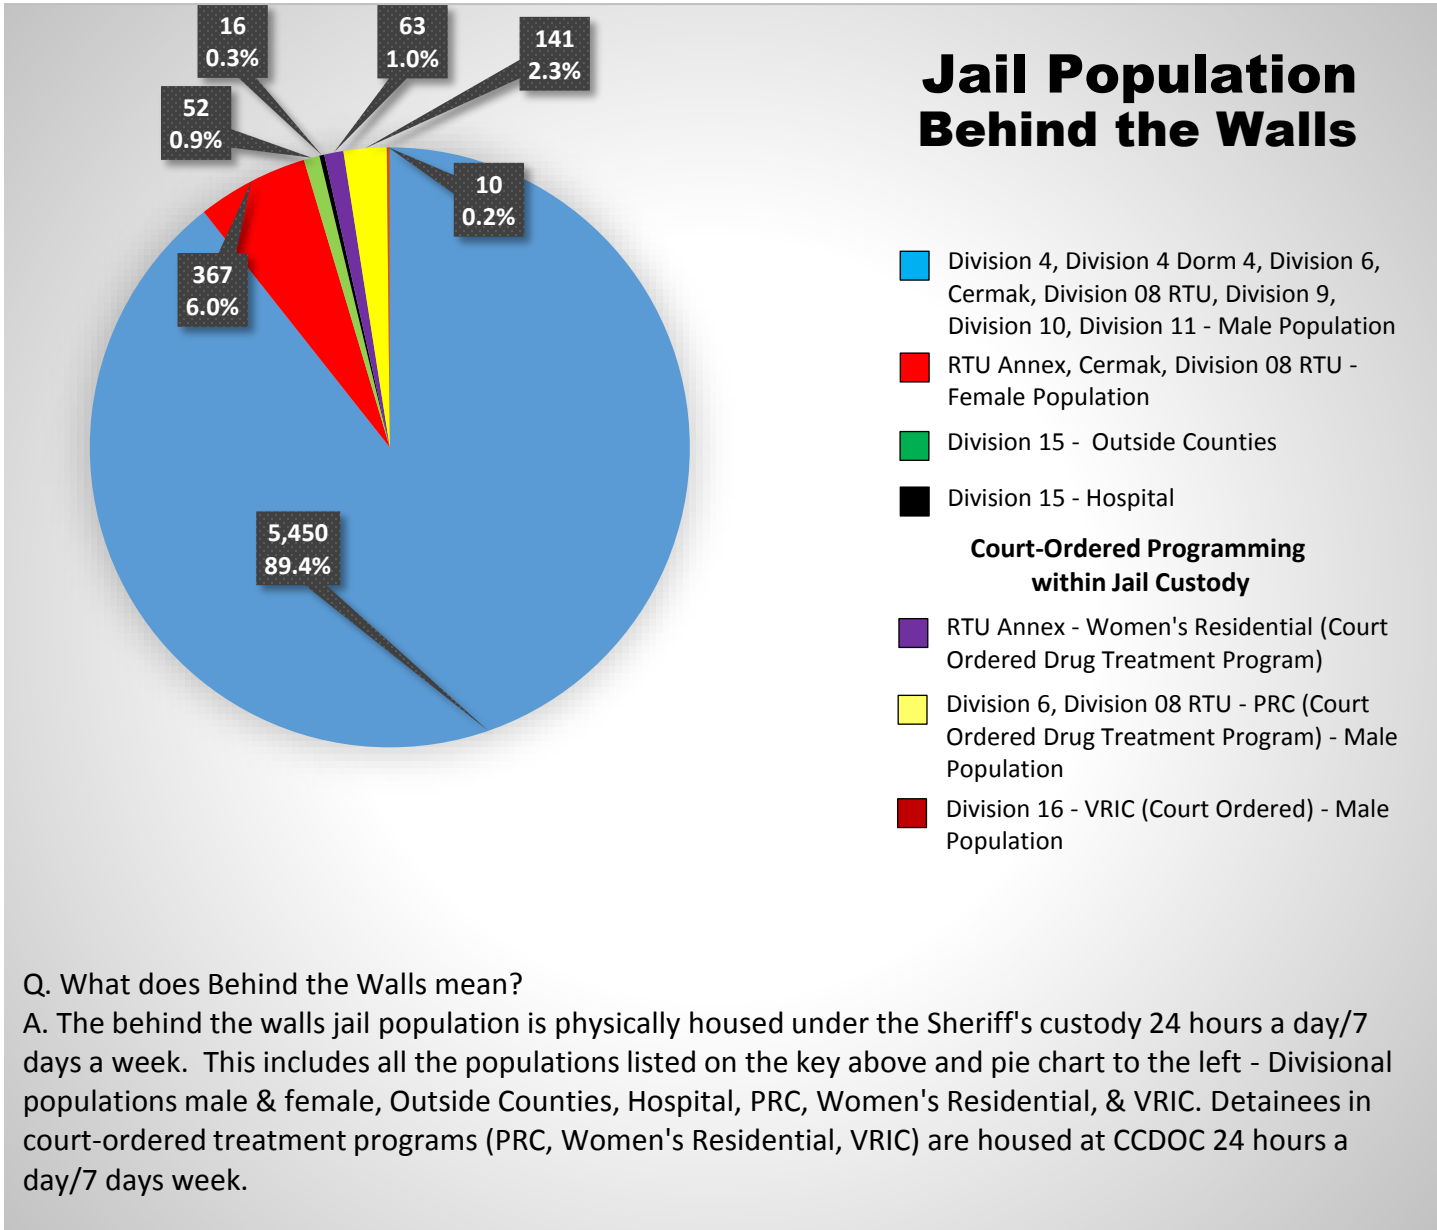

## Sheriff's Daily Report 6/17/2018

Under the Custody of the Sheriff	
<b>TOTAL MALE AND FEMALE</b>	<b>8,262</b>
Jail Population	6,099
Community Corrections	2,163

Sheriff's Daily Report  
6/17/2018

CCSO Population Demographics