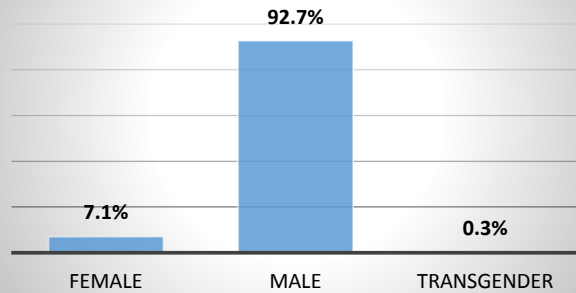

Sheriff's Daily Report 6/16/2018

Under the Custody of the Sheriff	
TOTAL MALE AND FEMALE	8,166
Jail Population	6,004
Community Corrections	2,162

Sheriff's Daily Report
6/16/2018

CCSO Population Demographics

In Confinement

Gender Distribution

Race Distribution

Age Distribution

Community Corrections

Gender Distribution

Race Distribution

Age Distribution