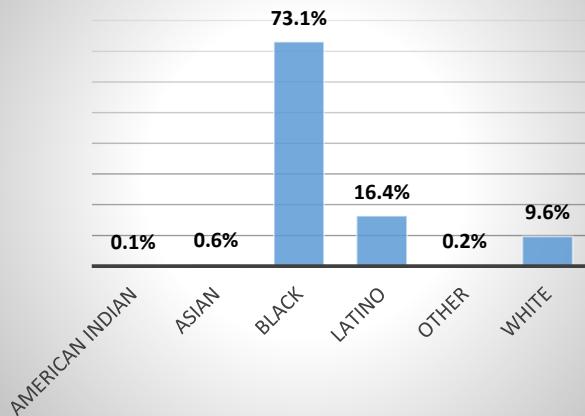

Sheriff's Daily Report 6/16/2018

Under the Custody of the Sheriff	
TOTAL MALE AND FEMALE	8,166
Jail Population	6,004
Community Corrections	2,162

Sheriff's Daily Report
6/16/2018

CCSO Population Demographics

In Confinement

Gender Distribution

Race Distribution

Age Distribution

Community Corrections

Gender Distribution

Race Distribution

Age Distribution