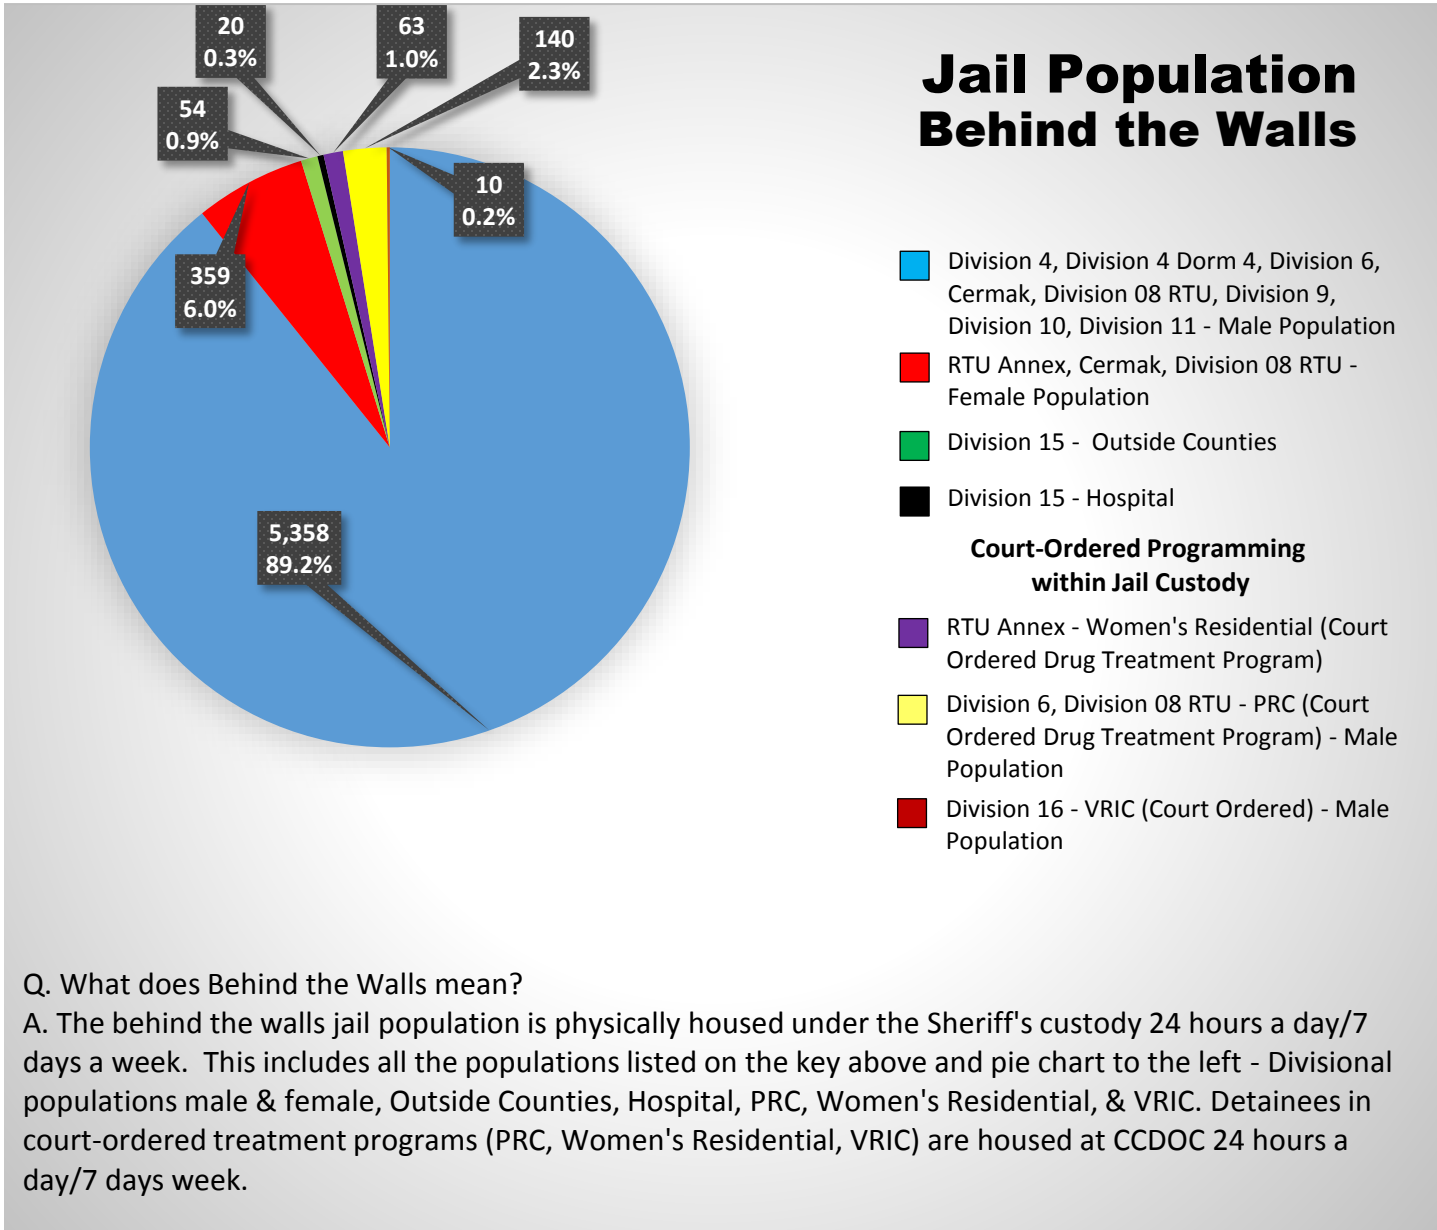

Sheriff's Daily Report 6/16/2018

Under the Custody of the Sheriff	
TOTAL MALE AND FEMALE	8,166
Jail Population	6,004
Community Corrections	2,162

Sheriff's Daily Report
6/16/2018

CCSO Population Demographics

In Confinement

Gender Distribution

Race Distribution

Age Distribution

Community Corrections

Gender Distribution

Race Distribution

Age Distribution