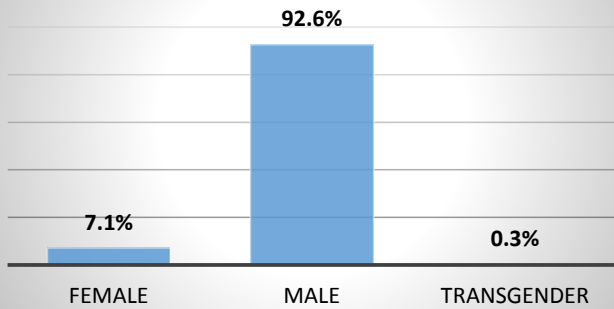

Sheriff's Daily Report 5/12/2018

Under the Custody of the Sheriff	
TOTAL MALE AND FEMALE	8,069
Jail Population	6,016
Community Corrections	2,053

Sheriff's Daily Report
5/12/2018

CCSO Population Demographics

In Confinement

Gender Distribution

Race Distribution

Age Distribution

Community Corrections

Gender Distribution

Race Distribution

Age Distribution