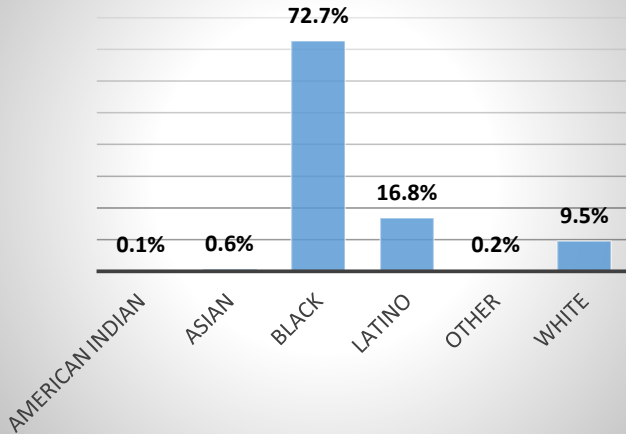

Sheriff's Daily Report 5/12/2018

Under the Custody of the Sheriff	
TOTAL MALE AND FEMALE	8,069
Jail Population	6,016
Community Corrections	2,053

Sheriff's Daily Report
5/12/2018

CCSO Population Demographics

In Confinement

Gender Distribution

Race Distribution

Age Distribution

Community Corrections

Gender Distribution

Race Distribution

Age Distribution