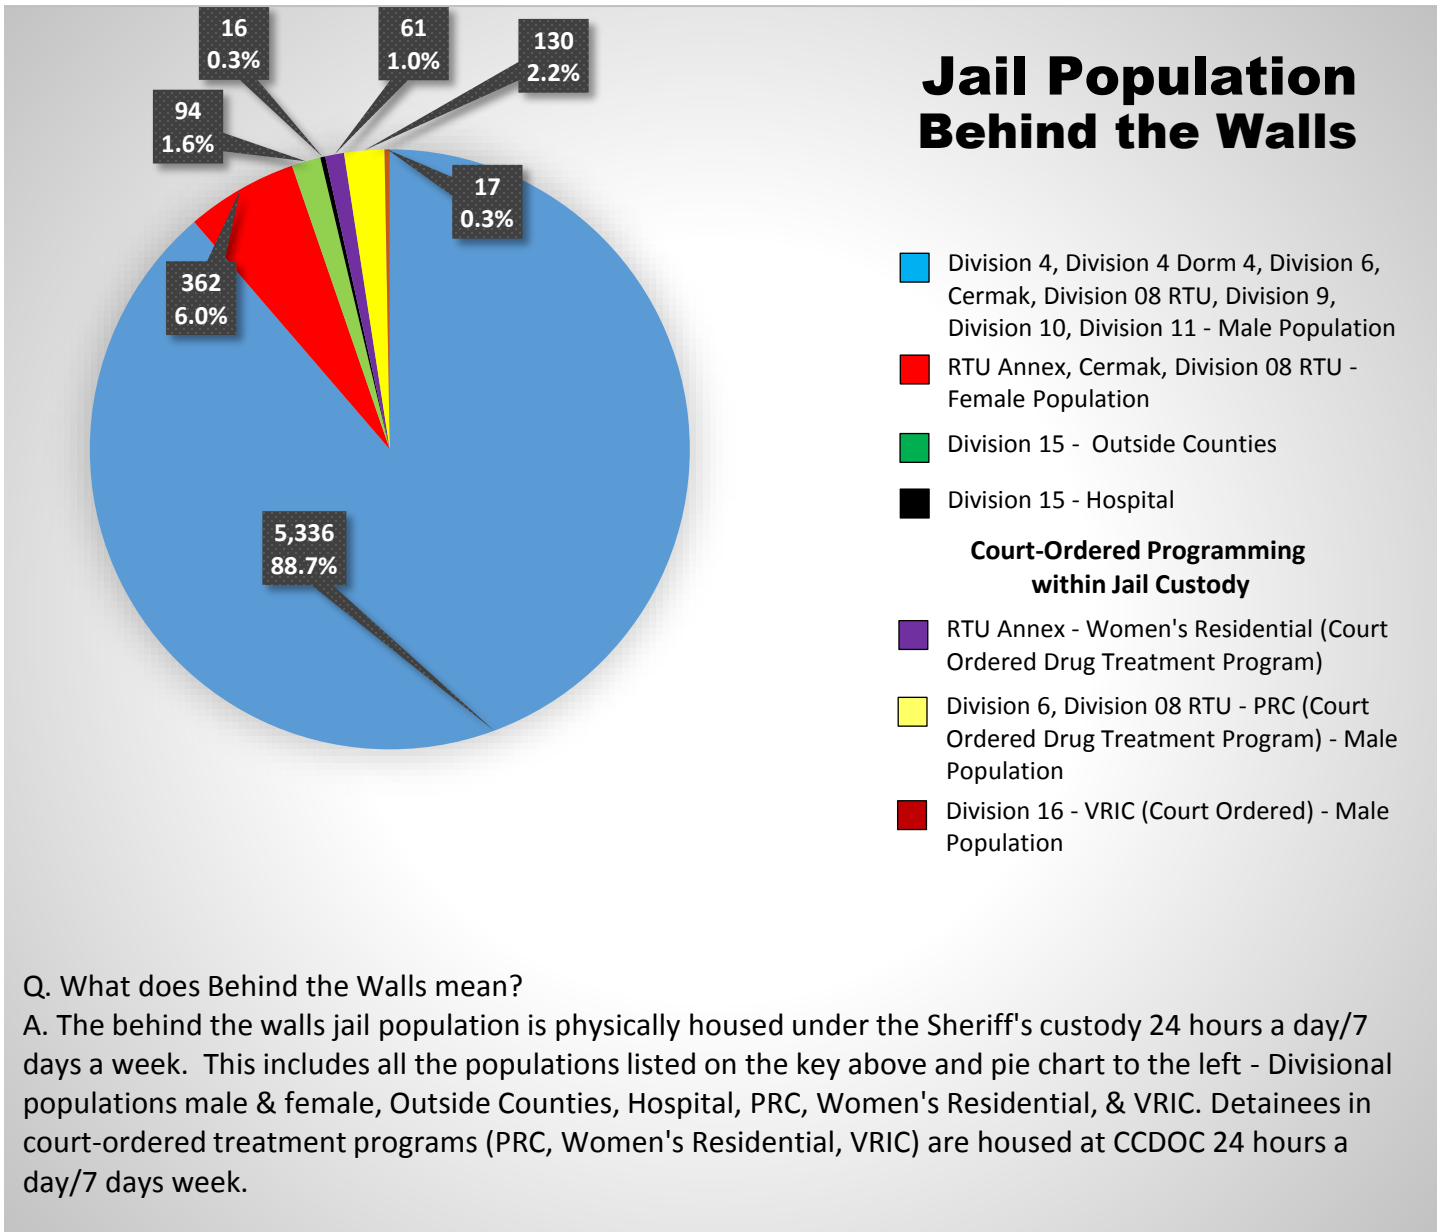

Sheriff's Daily Report 5/12/2018

Under the Custody of the Sheriff	
TOTAL MALE AND FEMALE	8,069
Jail Population	6,016
Community Corrections	2,053

Sheriff's Daily Report
5/12/2018

CCSO Population Demographics

In Confinement

Gender Distribution

Race Distribution

Age Distribution

Community Corrections

Gender Distribution

Race Distribution

Age Distribution