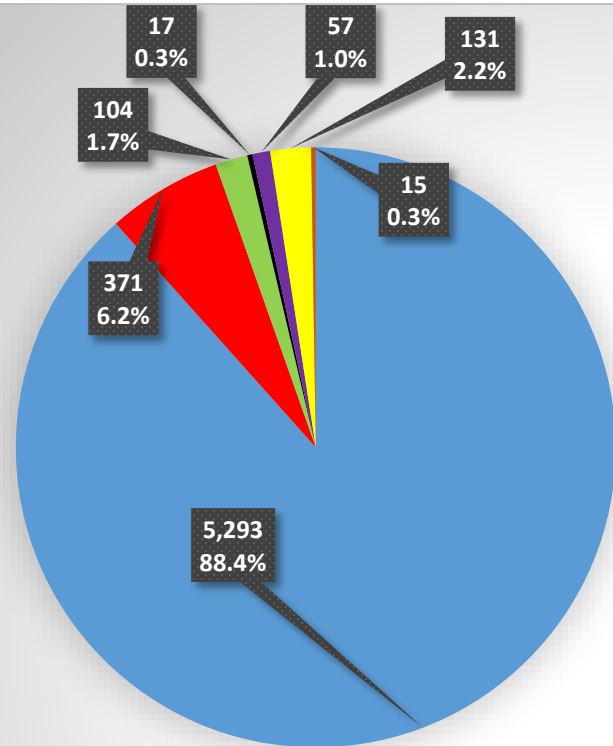

## Sheriff's Daily Report 4/27/2018

Under the Custody of the Sheriff	
<b>TOTAL MALE AND FEMALE</b>	<b>8,056</b>
Jail Population	5,988
Community Corrections	2,068

### Jail Population Behind the Walls

- Division 4, Division 4 Dorm 4, Division 6, Cermak, Division 08 RTU, Division 9, Division 10, Division 11 - Male Population
  - RTU Annex, Cermak, Division 08 RTU - Female Population
  - Division 15 - Outside Counties
  - Division 15 - Hospital
- Court-Ordered Programming within Jail Custody**
- RTU Annex - Women's Residential (Court Ordered Drug Treatment Program)
  - Division 6, Division 08 RTU - PRC (Court Ordered Drug Treatment Program) - Male Population
  - Division 16 - VRIC (Court Ordered) - Male Population

Q. What does Behind the Walls mean?

A. The behind the walls jail population is physically housed under the Sheriff's custody 24 hours a day/7 days a week. This includes all the populations listed on the key above and pie chart to the left - Divisional populations male & female, Outside Counties, Hospital, PRC, Women's Residential, & VRIC. Detainees in court-ordered treatment programs (PRC, Women's Residential, VRIC) are housed at CCDOC 24 hours a day/7 days week.