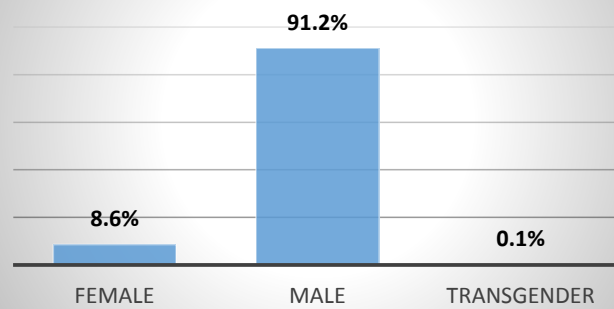

Q. What does Behind the Walls mean?

A. The behind the walls jail population is physically housed under the Sheriff's custody 24 hours a day/7 days a week. This includes all the populations listed on the key above and pie chart to the left - Divisional populations male & female, Outside Counties, Hospital, PRC, Women's Residential, & VRIC. Detainees in court-ordered treatment programs (PRC, Women's Residential, VRIC) are housed at CCDOC 24 hours a day/7 days week.

Sheriff's Daily Report
4/20/2018

CCSO Population Demographics

In Confinement

Gender Distribution

Race Distribution

Age Distribution

Community Corrections

Gender Distribution

Race Distribution

Age Distribution