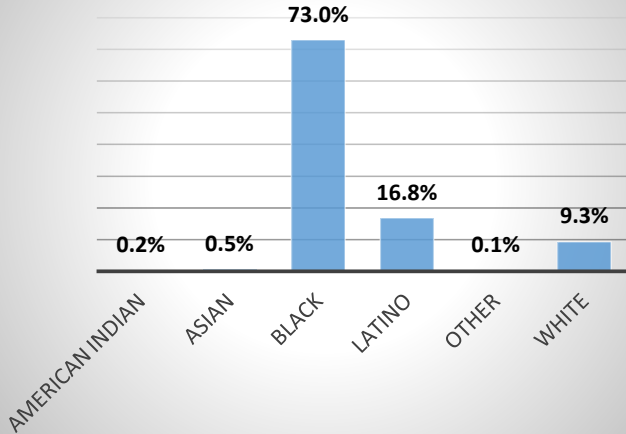

Q. What does Behind the Walls mean?

A. The behind the walls jail population is physically housed under the Sheriff's custody 24 hours a day/7 days a week. This includes all the populations listed on the key above and pie chart to the left - Divisional populations male & female, Outside Counties, Hospital, PRC, Women's Residential, & VRIC. Detainees in court-ordered treatment programs (PRC, Women's Residential, VRIC) are housed at CCDOC 24 hours a day/7 days week.

Sheriff's Daily Report
4/20/2018

CCSO Population Demographics

In Confinement

Gender Distribution

Race Distribution

Age Distribution

Community Corrections

Gender Distribution

Race Distribution

Age Distribution