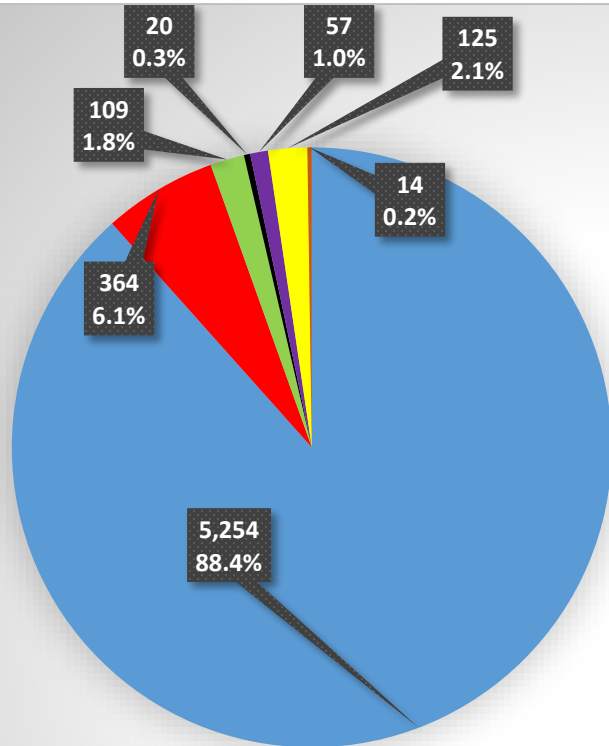

Sheriff's Daily Report 4/20/2018

Under the Custody of the Sheriff	
TOTAL MALE AND FEMALE	8,019
Jail Population	5,943
Community Corrections	2,076

Jail Population Behind the Walls

- Division 4, Division 4 Dorm 4, Division 6, Cermak, Division 08 RTU, Division 9, Division 10, Division 11 - Male Population
 - RTU Annex, Cermak, Division 08 RTU - Female Population
 - Division 15 - Outside Counties
 - Division 15 - Hospital
- Court-Ordered Programming within Jail Custody**
- RTU Annex - Women's Residential (Court Ordered Drug Treatment Program)
 - Division 6, Division 08 RTU - PRC (Court Ordered Drug Treatment Program) - Male Population
 - Division 16 - VRIC (Court Ordered) - Male Population

Q. What does Behind the Walls mean?

A. The behind the walls jail population is physically housed under the Sheriff's custody 24 hours a day/7 days a week. This includes all the populations listed on the key above and pie chart to the left - Divisional populations male & female, Outside Counties, Hospital, PRC, Women's Residential, & VRIC. Detainees in court-ordered treatment programs (PRC, Women's Residential, VRIC) are housed at CCDOC 24 hours a day/7 days week.

Race Distribution

Age Distribution