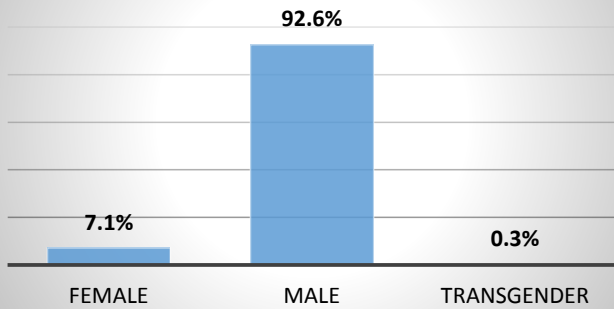

Sheriff's Daily Report 4/20/2018

Under the Custody of the Sheriff	
TOTAL MALE AND FEMALE	8,019
Jail Population	5,943
Community Corrections	2,076

Jail Population Behind the Walls

- Division 4, Division 4 Dorm 4, Division 6, Cermak, Division 08 RTU, Division 9, Division 10, Division 11 - Male Population
 - RTU Annex, Cermak, Division 08 RTU - Female Population
 - Division 15 - Outside Counties
 - Division 15 - Hospital
- Court-Ordered Programming within Jail Custody**
- RTU Annex - Women's Residential (Court Ordered Drug Treatment Program)
 - Division 6, Division 08 RTU - PRC (Court Ordered Drug Treatment Program) - Male Population
 - Division 16 - VRIC (Court Ordered) - Male Population

Q. What does Behind the Walls mean?

A. The behind the walls jail population is physically housed under the Sheriff's custody 24 hours a day/7 days a week. This includes all the populations listed on the key above and pie chart to the left - Divisional populations male & female, Outside Counties, Hospital, PRC, Women's Residential, & VRIC. Detainees in court-ordered treatment programs (PRC, Women's Residential, VRIC) are housed at CCDOC 24 hours a day/7 days week.

Sheriff's Daily Report
4/20/2018

CCSO Population Demographics

In Confinement

Gender Distribution

Race Distribution

Age Distribution

Community Corrections

Gender Distribution

Race Distribution

Age Distribution