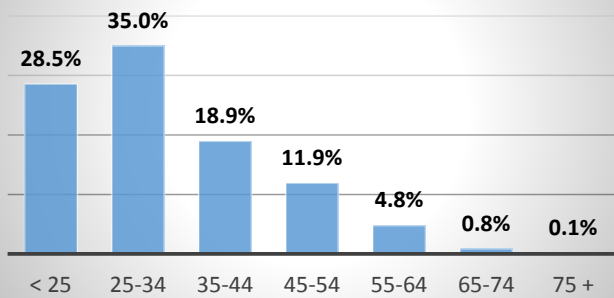

Q. What does Behind the Walls mean?

A. The behind the walls jail population is physically housed under the Sheriff's custody 24 hours a day/7 days a week. This includes all the populations listed on the key above and pie chart to the left - Divisional populations male & female, Outside Counties, Hospital, PRC, Women's Residential, & VRIC. Detainees in court-ordered treatment programs (PRC, Women's Residential, VRIC) are housed at CCDOC 24 hours a day/7 days week.

Sheriff's Daily Report
4/20/2018

CCSO Population Demographics

In Confinement

Gender Distribution

Race Distribution

Age Distribution

Community Corrections

Gender Distribution

Race Distribution

Age Distribution