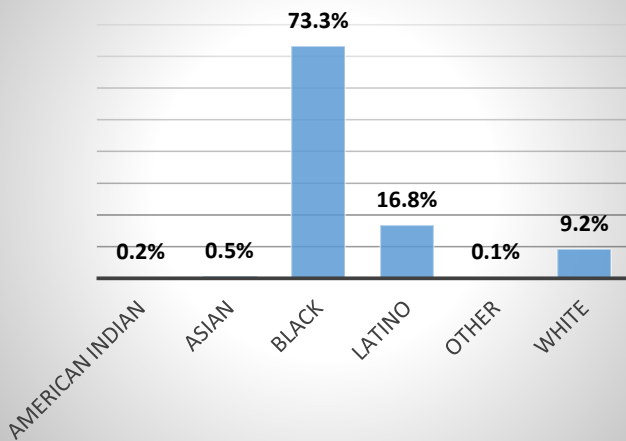

Q. What does Behind the Walls mean?

A. The behind the walls jail population is physically housed under the Sheriff's custody 24 hours a day/7 days a week. This includes all the populations listed on the key above and pie chart to the left - Divisional populations male & female, Outside Counties, Hospital, PRC, Women's Residential, & VRIC. Detainees in court-ordered treatment programs (PRC, Women's Residential, VRIC) are housed at CCDOC 24 hours a day/7 days week.

Sheriff's Daily Report
4/19/2018

CCSO Population Demographics

In Confinement

Gender Distribution

Race Distribution

Age Distribution

Community Corrections

Gender Distribution

Race Distribution

Age Distribution