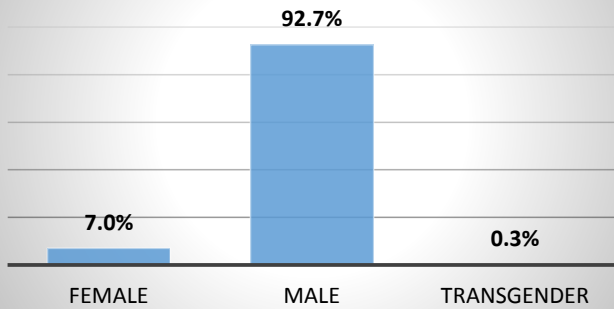

Sheriff's Daily Report 4/19/2018

Under the Custody of the Sheriff	
TOTAL MALE AND FEMALE	8,031
Jail Population	5,962
Community Corrections	2,069

Jail Population Behind the Walls

- Division 4, Division 4 Dorm 4, Division 6, Cermak, Division 08 RTU, Division 9, Division 10, Division 11 - Male Population
 - RTU Annex, Cermak, Division 08 RTU - Female Population
 - Division 15 - Outside Counties
 - Division 15 - Hospital
- Court-Ordered Programming within Jail Custody**
- RTU Annex - Women's Residential (Court Ordered Drug Treatment Program)
 - Division 6, Division 08 RTU - PRC (Court Ordered Drug Treatment Program) - Male Population
 - Division 16 - VRIC (Court Ordered) - Male Population

Q. What does Behind the Walls mean?

A. The behind the walls jail population is physically housed under the Sheriff's custody 24 hours a day/7 days a week. This includes all the populations listed on the key above and pie chart to the left - Divisional populations male & female, Outside Counties, Hospital, PRC, Women's Residential, & VRIC. Detainees in court-ordered treatment programs (PRC, Women's Residential, VRIC) are housed at CCDOC 24 hours a day/7 days week.

Sheriff's Daily Report
4/19/2018

CCSO Population Demographics

In Confinement

Gender Distribution

Race Distribution

Age Distribution

Community Corrections

Gender Distribution

Race Distribution

Age Distribution