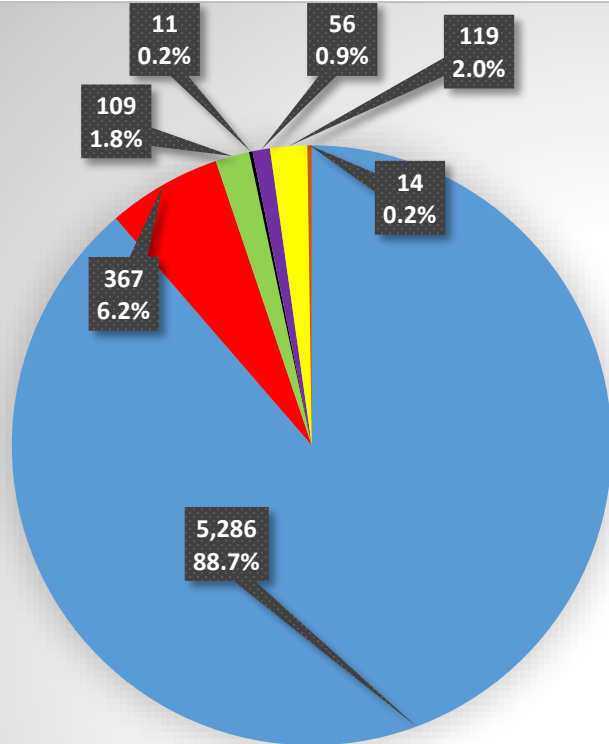

Sheriff's Daily Report 4/19/2018

Under the Custody of the Sheriff	
TOTAL MALE AND FEMALE	8,031
Jail Population	5,962
Community Corrections	2,069

Jail Population Behind the Walls

- Division 4, Division 4 Dorm 4, Division 6, Cermak, Division 08 RTU, Division 9, Division 10, Division 11 - Male Population
 - RTU Annex, Cermak, Division 08 RTU - Female Population
 - Division 15 - Outside Counties
 - Division 15 - Hospital
- Court-Ordered Programming within Jail Custody**
- RTU Annex - Women's Residential (Court Ordered Drug Treatment Program)
 - Division 6, Division 08 RTU - PRC (Court Ordered Drug Treatment Program) - Male Population
 - Division 16 - VRIC (Court Ordered) - Male Population

Q. What does Behind the Walls mean?

A. The behind the walls jail population is physically housed under the Sheriff's custody 24 hours a day/7 days a week. This includes all the populations listed on the key above and pie chart to the left - Divisional populations male & female, Outside Counties, Hospital, PRC, Women's Residential, & VRIC. Detainees in court-ordered treatment programs (PRC, Women's Residential, VRIC) are housed at CCDOC 24 hours a day/7 days week.

Race Distribution

Age Distribution