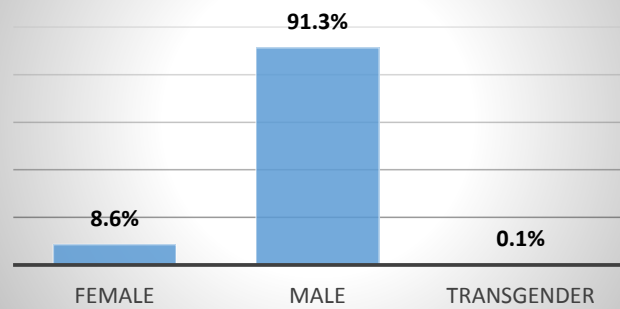

Q. What does Behind the Walls mean?

A. The behind the walls jail population is physically housed under the Sheriff's custody 24 hours a day/7 days a week. This includes all the populations listed on the key above and pie chart to the left - Divisional populations male & female, Outside Counties, Hospital, PRC, Women's Residential, & VRIC. Detainees in court-ordered treatment programs (PRC, Women's Residential, VRIC) are housed at CCDOC 24 hours a day/7 days week.

Sheriff's Daily Report
4/19/2018

CCSO Population Demographics

In Confinement

Gender Distribution

Race Distribution

Age Distribution

Community Corrections

Gender Distribution

Race Distribution

Age Distribution