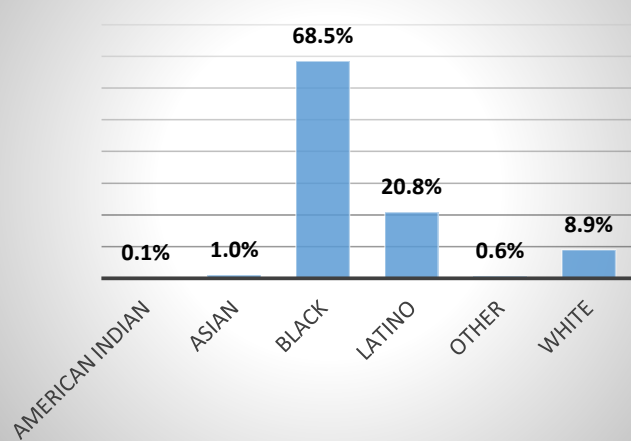

Q. What does Behind the Walls mean?

A. The behind the walls jail population is physically housed under the Sheriff's custody 24 hours a day/7 days a week. This includes all the populations listed on the key above and pie chart to the left - Divisional populations male & female, Outside Counties, Hospital, PRC, Women's Residential, & VRIC. Detainees in court-ordered treatment programs (PRC, Women's Residential, VRIC) are housed at CCDOC 24 hours a day/7 days week.

Sheriff's Daily Report
4/19/2018

CCSO Population Demographics

In Confinement

Gender Distribution

Race Distribution

Age Distribution

Community Corrections

Gender Distribution

Race Distribution

Age Distribution