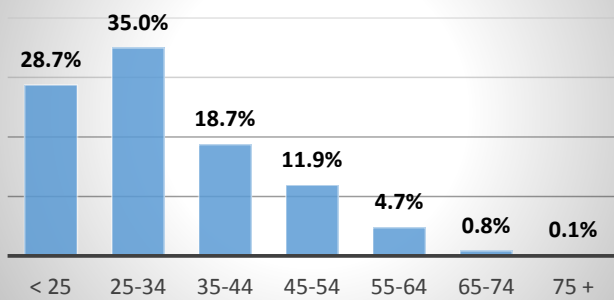

Q. What does Behind the Walls mean?

A. The behind the walls jail population is physically housed under the Sheriff's custody 24 hours a day/7 days a week. This includes all the populations listed on the key above and pie chart to the left - Divisional populations male & female, Outside Counties, Hospital, PRC, Women's Residential, & VRIC. Detainees in court-ordered treatment programs (PRC, Women's Residential, VRIC) are housed at CCDOC 24 hours a day/7 days week.

Sheriff's Daily Report
4/19/2018

CCSO Population Demographics

In Confinement

Gender Distribution

Race Distribution

Age Distribution

Community Corrections

Gender Distribution

Race Distribution

Age Distribution