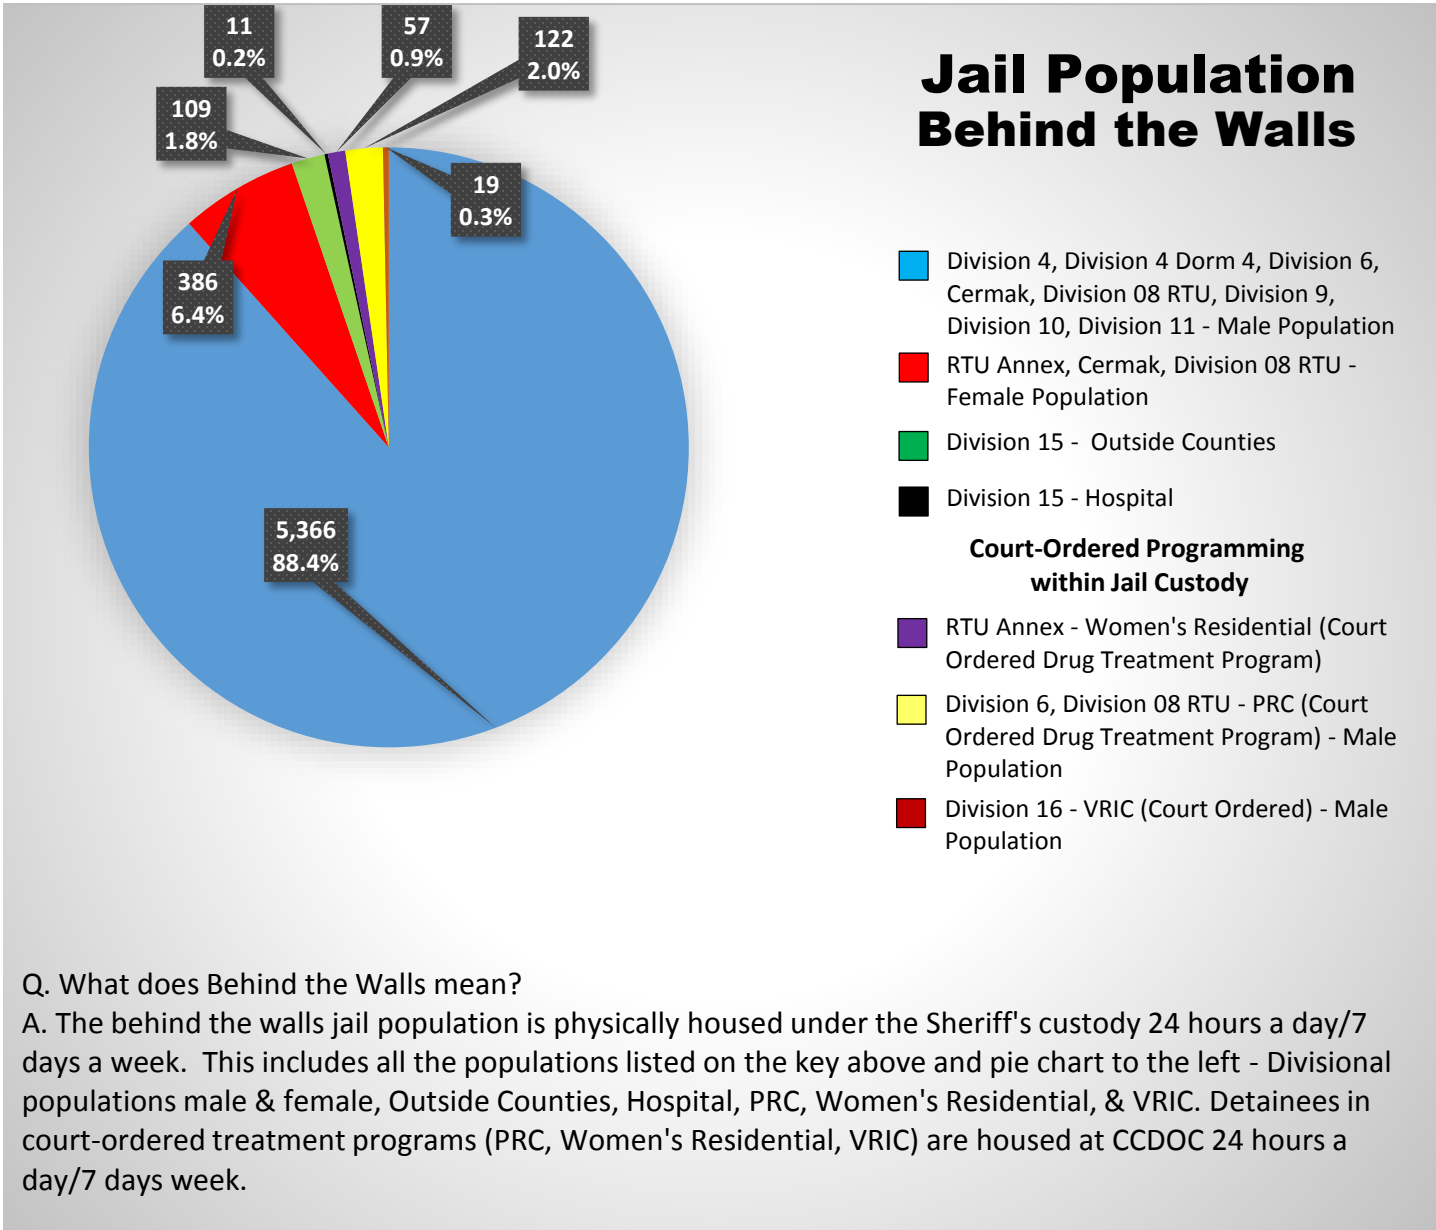

## Sheriff's Daily Report 4/17/2018

Under the Custody of the Sheriff	
<b>TOTAL MALE AND FEMALE</b>	<b>8,151</b>
Jail Population	6,070
Community Corrections	2,081

**Sheriff's Daily Report**  
4/17/2018

**CCSO Population Demographics**