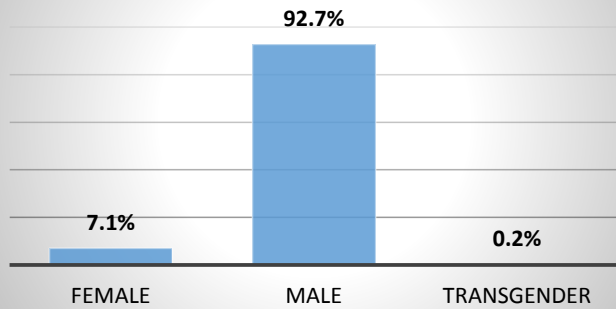

Sheriff's Daily Report 4/8/2018

Under the Custody of the Sheriff	
TOTAL MALE AND FEMALE	8,157
Jail Population	6,072
Community Corrections	2,085

Sheriff's Daily Report
4/8/2018

CCSO Population Demographics

In Confinement

Gender Distribution

Race Distribution

Age Distribution

Community Corrections

Gender Distribution

Race Distribution

Age Distribution