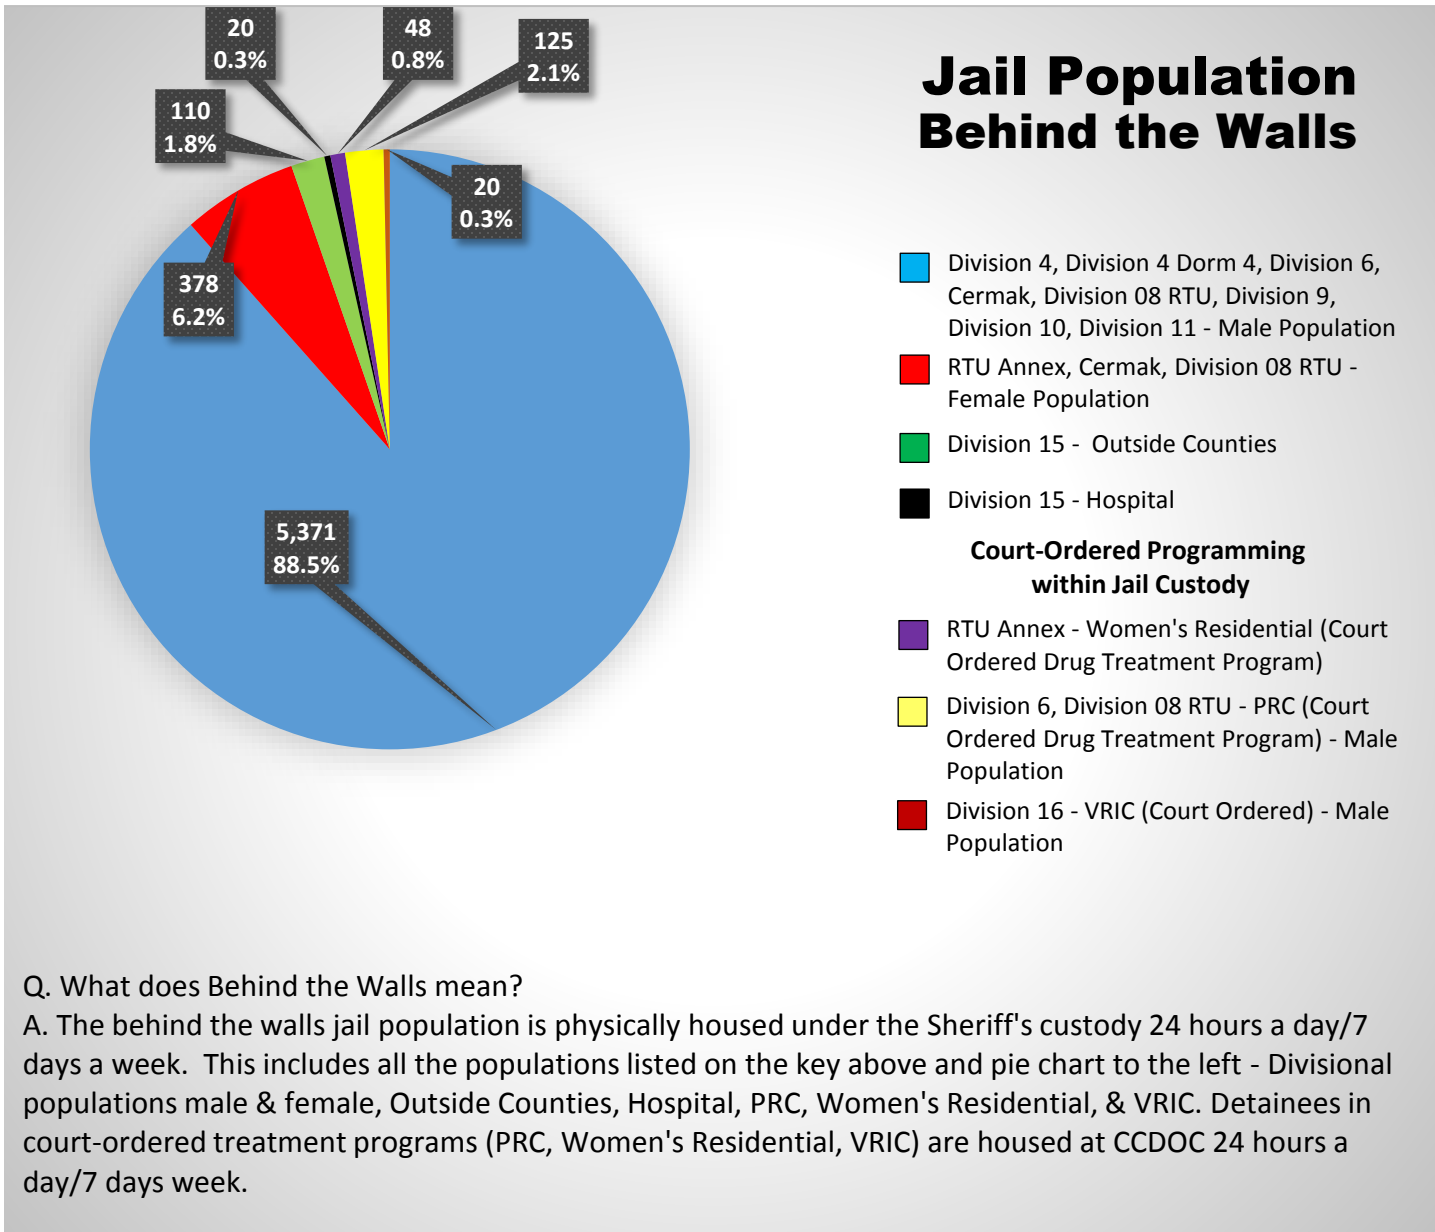

Sheriff's Daily Report 4/8/2018

Under the Custody of the Sheriff	
TOTAL MALE AND FEMALE	8,157
Jail Population	6,072
Community Corrections	2,085

Sheriff's Daily Report
4/8/2018

CCSO Population Demographics

In Confinement

Gender Distribution

Race Distribution

Age Distribution

Community Corrections

Gender Distribution

Race Distribution

Age Distribution