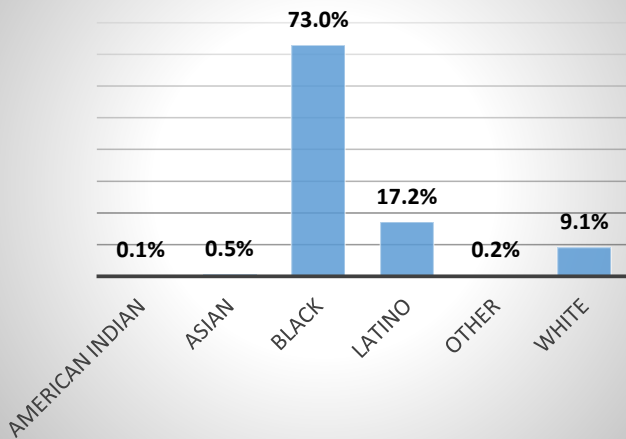

Sheriff's Daily Report 4/8/2018

Under the Custody of the Sheriff	
TOTAL MALE AND FEMALE	8,157
Jail Population	6,072
Community Corrections	2,085

Sheriff's Daily Report
4/8/2018

CCSO Population Demographics

In Confinement

Gender Distribution

Race Distribution

Age Distribution

Community Corrections

Gender Distribution

Race Distribution

Age Distribution