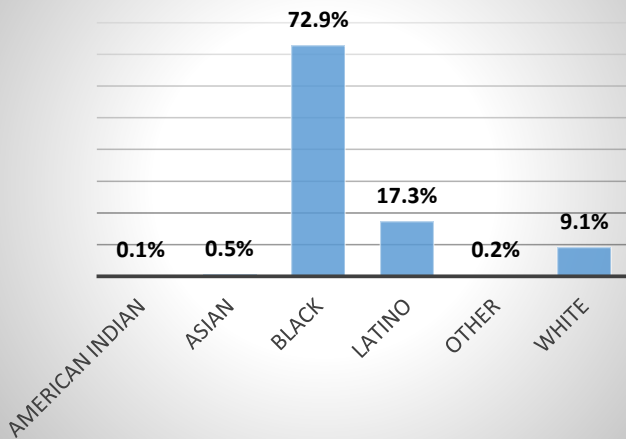

Sheriff's Daily Report 4/7/2018

Under the Custody of the Sheriff	
TOTAL MALE AND FEMALE	8,107
Jail Population	6,022
Community Corrections	2,085

Sheriff's Daily Report
4/7/2018

CCSO Population Demographics

In Confinement

Gender Distribution

Race Distribution

Age Distribution

Community Corrections

Gender Distribution

Race Distribution

Age Distribution