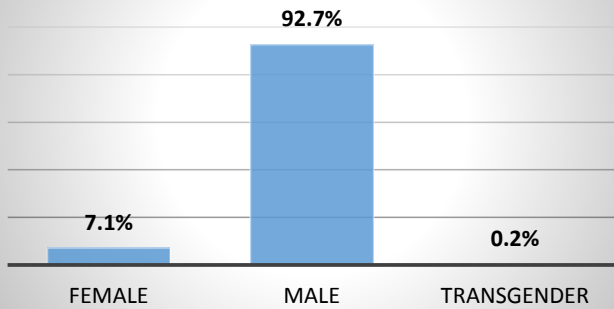

Sheriff's Daily Report 4/7/2018

Under the Custody of the Sheriff	
TOTAL MALE AND FEMALE	8,107
Jail Population	6,022
Community Corrections	2,085

Sheriff's Daily Report
4/7/2018

CCSO Population Demographics

In Confinement

Gender Distribution

Race Distribution

Age Distribution

Community Corrections

Gender Distribution

Race Distribution

Age Distribution