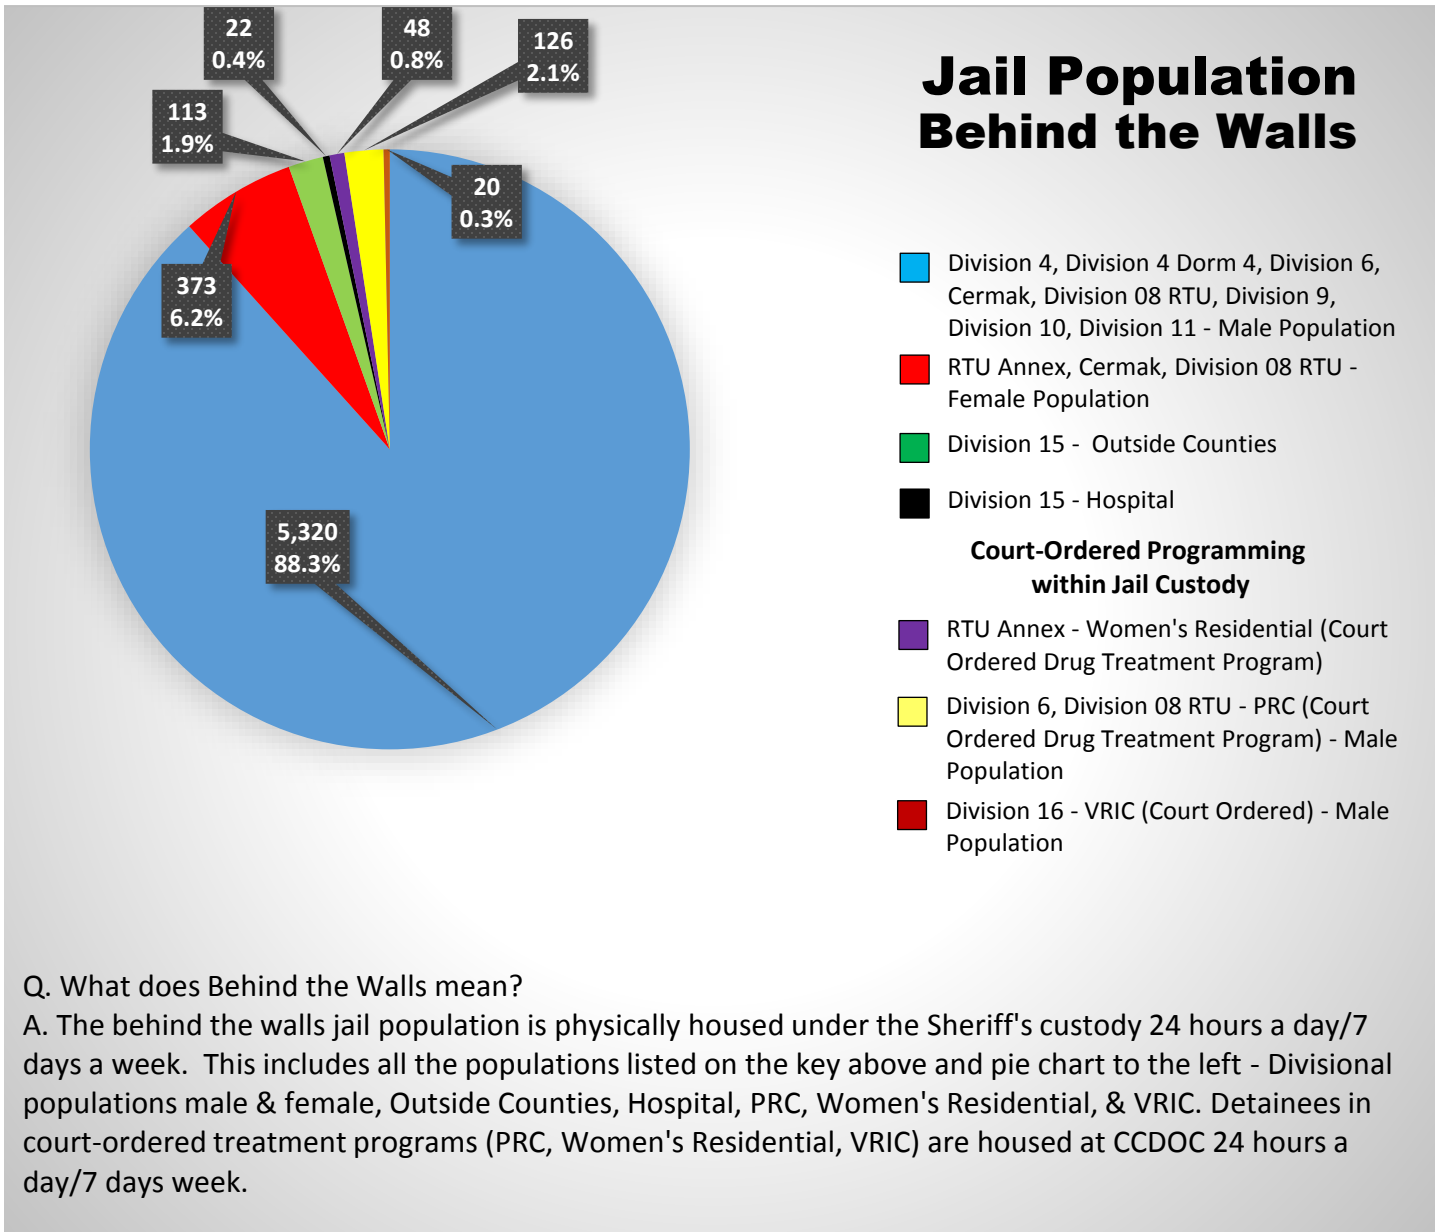

Sheriff's Daily Report 4/7/2018

Under the Custody of the Sheriff	
TOTAL MALE AND FEMALE	8,107
Jail Population	6,022
Community Corrections	2,085

Sheriff's Daily Report
4/7/2018

CCSO Population Demographics

In Confinement

Gender Distribution

Race Distribution

Age Distribution

Community Corrections

Gender Distribution

Race Distribution

Age Distribution