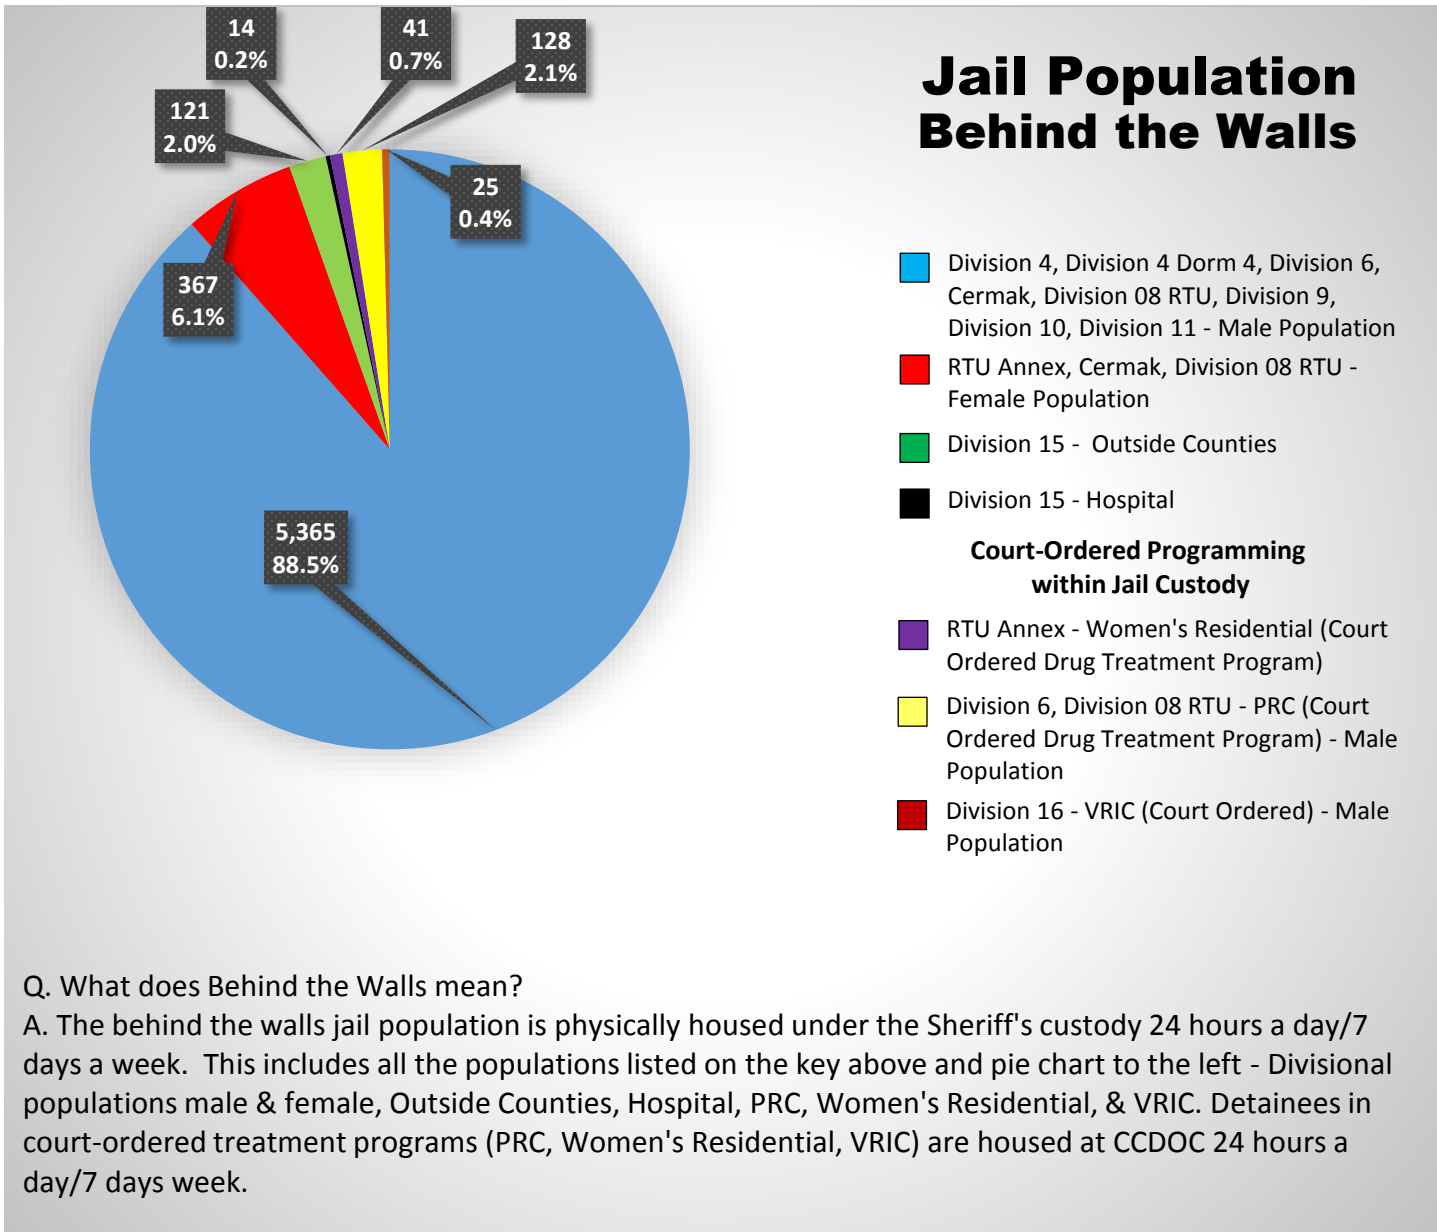

Sheriff's Daily Report 3/14/2018

Under the Custody of the Sheriff	
TOTAL MALE AND FEMALE	8,108
Jail Population	6,061
Community Corrections	2,047

Sheriff's Daily Report
3/14/2018

CCSO Population Demographics

In Confinement

Gender Distribution

Race Distribution

Age Distribution

Community Corrections

Gender Distribution

Race Distribution

Age Distribution