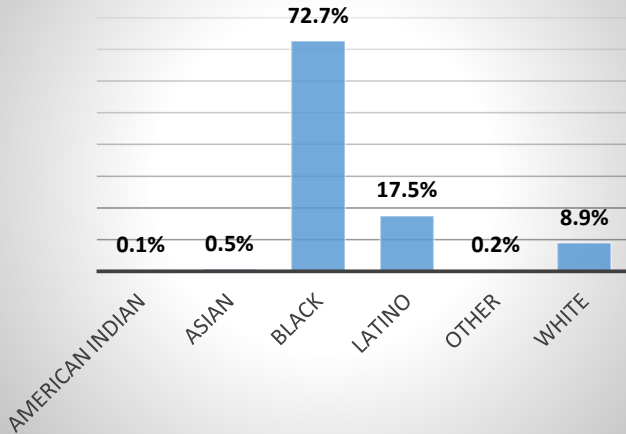

Sheriff's Daily Report 3/14/2018

Under the Custody of the Sheriff	
TOTAL MALE AND FEMALE	8,108
Jail Population	6,061
Community Corrections	2,047

Sheriff's Daily Report
3/14/2018

CCSO Population Demographics

In Confinement

Gender Distribution

Race Distribution

Age Distribution

Community Corrections

Gender Distribution

Race Distribution

Age Distribution