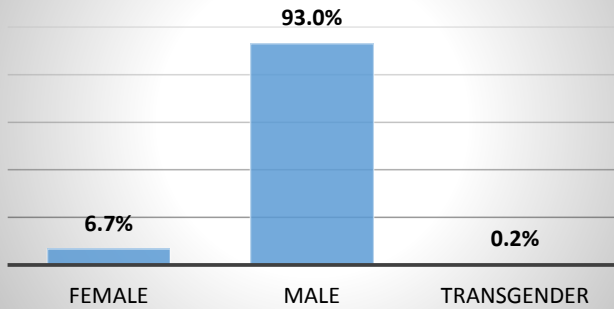

Sheriff's Daily Report 3/14/2018

Under the Custody of the Sheriff	
TOTAL MALE AND FEMALE	8,108
Jail Population	6,061
Community Corrections	2,047

Sheriff's Daily Report
3/14/2018

CCSO Population Demographics

In Confinement

Gender Distribution

Race Distribution

Age Distribution

Community Corrections

Gender Distribution

Race Distribution

Age Distribution