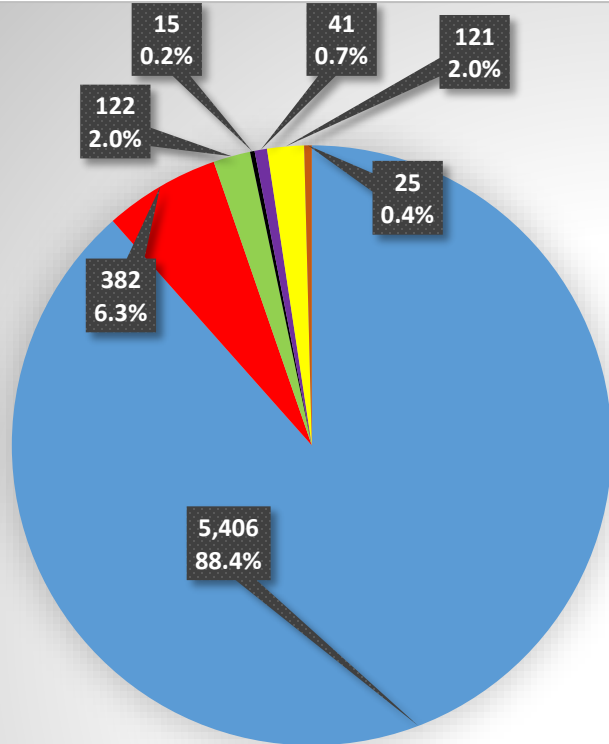

Sheriff's Daily Report 3/13/2018

| Under the Custody of the Sheriff | |
|----------------------------------|--------------|
| TOTAL MALE AND FEMALE | 8,159 |
| Jail Population | 6,112 |
| Community Corrections | 2,047 |

Jail Population Behind the Walls

- Division 4, Division 4 Dorm 4, Division 6, Cermak, Division 08 RTU, Division 9, Division 10, Division 11 - Male Population
 - RTU Annex, Cermak, Division 08 RTU - Female Population
 - Division 15 - Outside Counties
 - Division 15 - Hospital
- Court-Ordered Programming within Jail Custody**
- RTU Annex - Women's Residential (Court Ordered Drug Treatment Program)
 - Division 6, Division 08 RTU - PRC (Court Ordered Drug Treatment Program) - Male Population
 - Division 16 - VRIC (Court Ordered) - Male Population

Q. What does Behind the Walls mean?

A. The behind the walls jail population is physically housed under the Sheriff's custody 24 hours a day/7 days a week. This includes all the populations listed on the key above and pie chart to the left - Divisional populations male & female, Outside Counties, Hospital, PRC, Women's Residential, & VRIC. Detainees in court-ordered treatment programs (PRC, Women's Residential, VRIC) are housed at CCDOC 24 hours a day/7 days week.