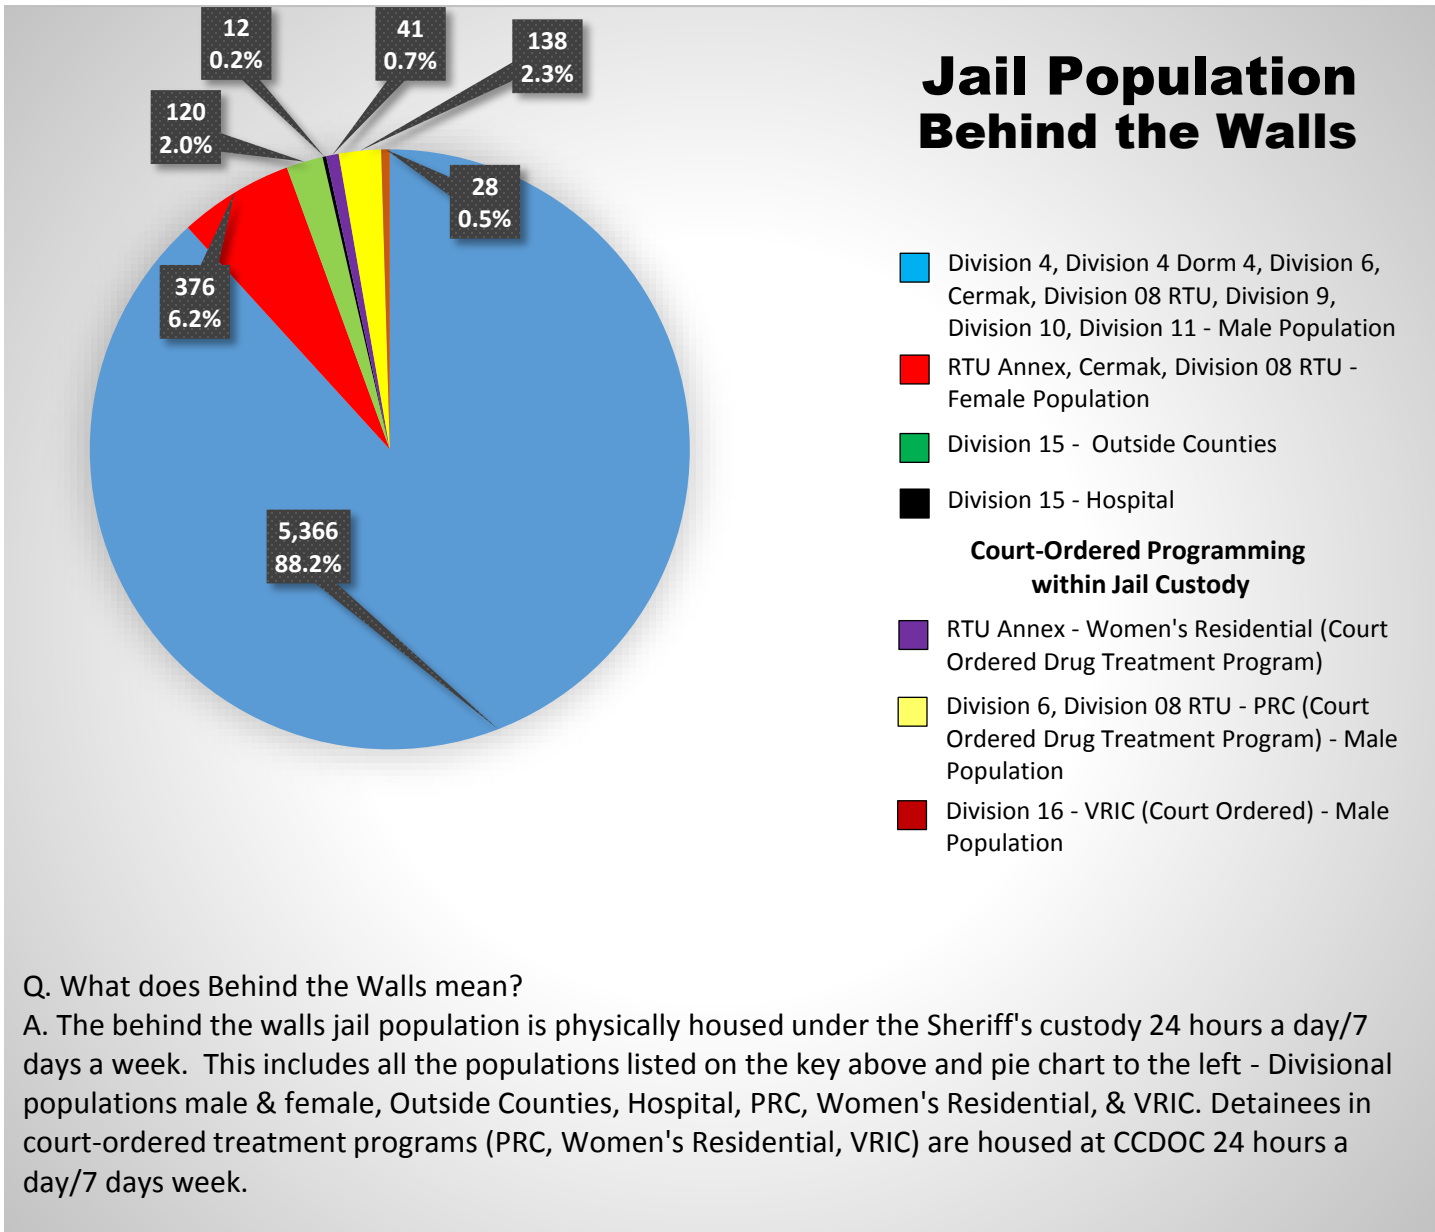

Sheriff's Daily Report 2/10/2018

Under the Custody of the Sheriff	
TOTAL MALE AND FEMALE	8,180
Jail Population	6,081
Community Corrections	2,099

Sheriff's Daily Report
2/10/2018

CCSO Population Demographics

In Confinement

Gender Distribution

Race Distribution

Age Distribution

Community Corrections

Gender Distribution

Race Distribution

Age Distribution