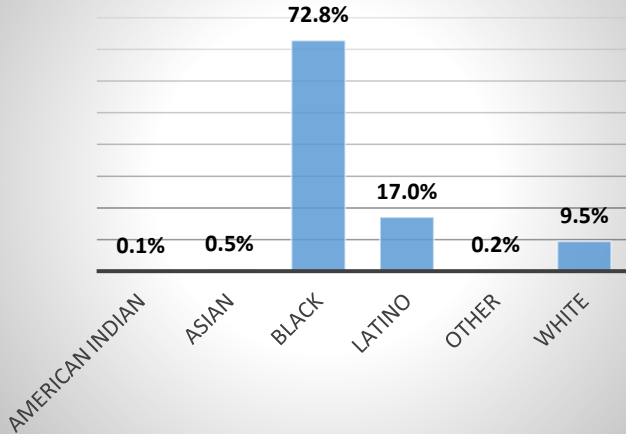

Sheriff's Daily Report 2/10/2018

Under the Custody of the Sheriff	
TOTAL MALE AND FEMALE	8,180
Jail Population	6,081
Community Corrections	2,099

Sheriff's Daily Report
2/10/2018

CCSO Population Demographics

In Confinement

Gender Distribution

Race Distribution

Age Distribution

Community Corrections

Gender Distribution

Race Distribution

Age Distribution