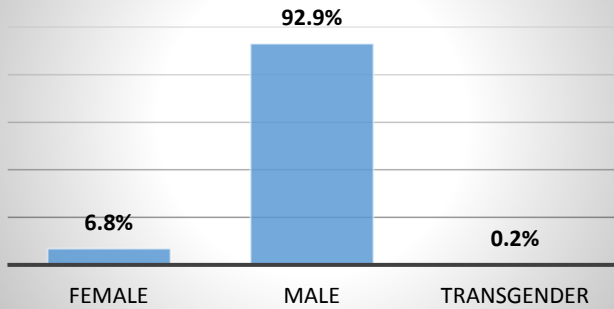

Sheriff's Daily Report 2/10/2018

Under the Custody of the Sheriff	
TOTAL MALE AND FEMALE	8,180
Jail Population	6,081
Community Corrections	2,099

Sheriff's Daily Report
2/10/2018

CCSO Population Demographics

In Confinement

Gender Distribution

Race Distribution

Age Distribution

Community Corrections

Gender Distribution

Race Distribution

Age Distribution