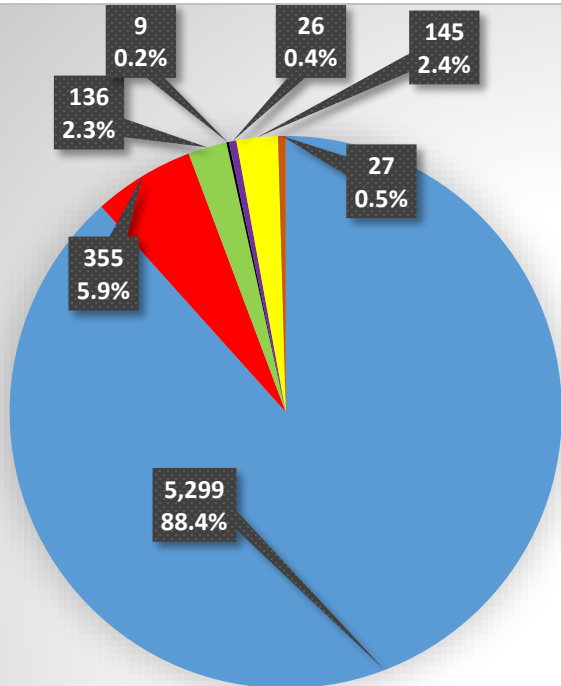

Sheriff's Daily Report 1/5/2018

Under the Custody of the Sheriff	
TOTAL MALE AND FEMALE	8,144
Jail Population	5,997
Community Corrections	2,147

Jail Population Behind the Walls

- Division 4, Division 4 Dorm 4, Division 6, Cermak, Division 08 RTU, Division 9, Division 10, Division 11 - Male Population
 - RTU Annex, Cermak, Division 08 RTU - Female Population
 - Division 15 - Outside Counties
 - Division 15 - Hospital
- Court-Ordered Programming within Jail Custody**
- RTU Annex - Women's Residential (Court Ordered Drug Treatment Program)
 - Division 6, Division 08 RTU - PRC (Court Ordered Drug Treatment Program) - Male Population
 - Division 16 - VRIC (Court Ordered) - Male Population

Q. What does Behind the Walls mean?

A. The behind the walls jail population is physically housed under the Sheriff's custody 24 hours a day/7 days a week. This includes all the populations listed on the key above and pie chart to the left - Divisional populations male & female, Outside Counties, Hospital, PRC, Women's Residential, & VRIC. Detainees in court-ordered treatment programs (PRC, Women's Residential, VRIC) are housed at CCDOC 24 hours a