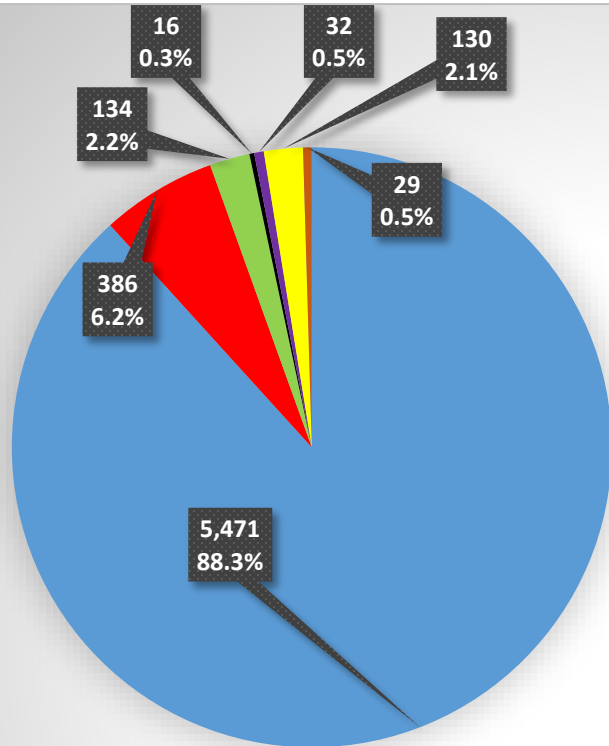

Sheriff's Daily Report 1/21/2018

Under the Custody of the Sheriff	
TOTAL MALE AND FEMALE	8,340
Jail Population	6,198
Community Corrections	2,142

Jail Population Behind the Walls

- Division 4, Division 4 Dorm 4, Division 6, Cermak, Division 08 RTU, Division 9, Division 10, Division 11 - Male Population
 - RTU Annex, Cermak, Division 08 RTU - Female Population
 - Division 15 - Outside Counties
 - Division 15 - Hospital
- Court-Ordered Programming within Jail Custody**
- RTU Annex - Women's Residential (Court Ordered Drug Treatment Program)
 - Division 6, Division 08 RTU - PRC (Court Ordered Drug Treatment Program) - Male Population
 - Division 16 - VRIC (Court Ordered) - Male Population

Q. What does Behind the Walls mean?

A. The behind the walls jail population is physically housed under the Sheriff's custody 24 hours a day/7 days a week. This includes all the populations listed on the key above and pie chart to the left - Divisional populations male & female, Outside Counties, Hospital, PRC, Women's Residential, & VRIC. Detainees in court-ordered treatment programs (PRC, Women's Residential, VRIC) are housed at CCDOC 24 hours a day/7 days week.