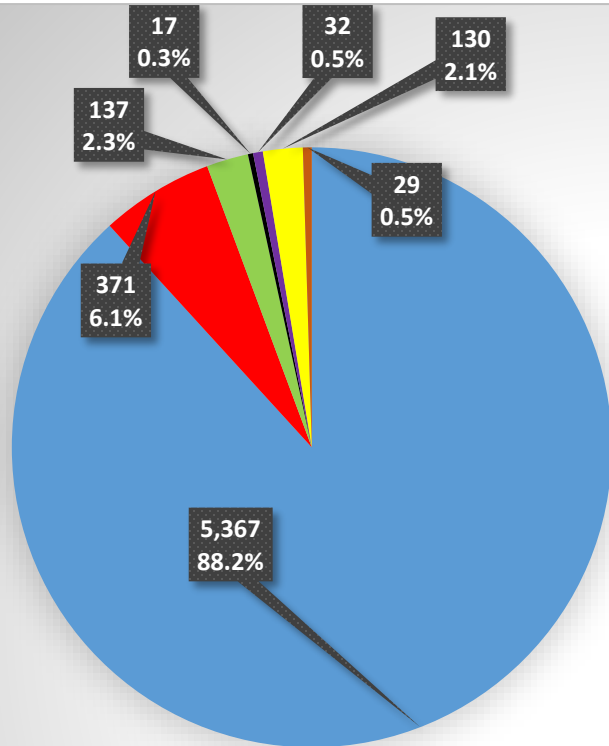

## Sheriff's Daily Report 1/20/2018

Under the Custody of the Sheriff	
<b>TOTAL MALE AND FEMALE</b>	<b>8,217</b>
Jail Population	6,083
Community Corrections	2,134

### Jail Population Behind the Walls

- Division 4, Division 4 Dorm 4, Division 6, Cermak, Division 08 RTU, Division 9, Division 10, Division 11 - Male Population
  - RTU Annex, Cermak, Division 08 RTU - Female Population
  - Division 15 - Outside Counties
  - Division 15 - Hospital
- Court-Ordered Programming within Jail Custody**
- RTU Annex - Women's Residential (Court Ordered Drug Treatment Program)
  - Division 6, Division 08 RTU - PRC (Court Ordered Drug Treatment Program) - Male Population
  - Division 16 - VRIC (Court Ordered) - Male Population

Q. What does Behind the Walls mean?

A. The behind the walls jail population is physically housed under the Sheriff's custody 24 hours a day/7 days a week. This includes all the populations listed on the key above and pie chart to the left - Divisional populations male & female, Outside Counties, Hospital, PRC, Women's Residential, & VRIC. Detainees in court-ordered treatment programs (PRC, Women's Residential, VRIC) are housed at CCDOC 24 hours a day/7 days week.