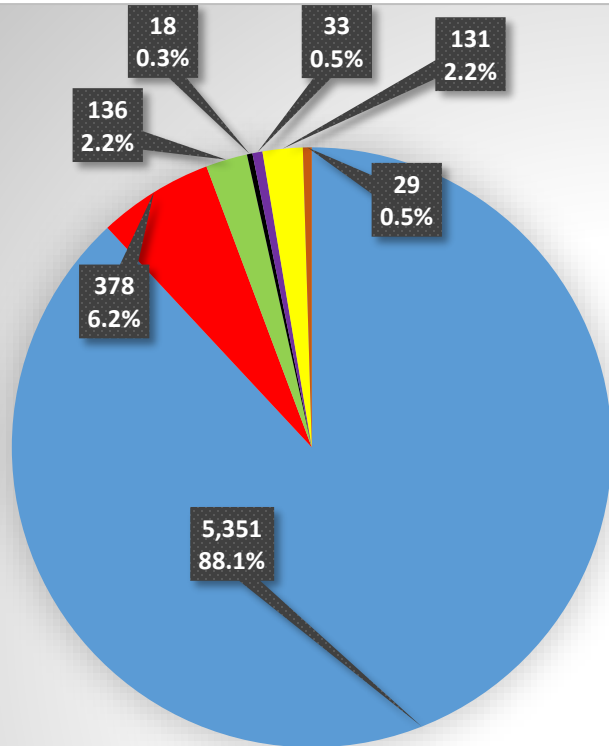

Sheriff's Daily Report 1/18/2018

Under the Custody of the Sheriff	
TOTAL MALE AND FEMALE	8,208
Jail Population	6,076
Community Corrections	2,132

Jail Population Behind the Walls

- Division 4, Division 4 Dorm 4, Division 6, Cermak, Division 08 RTU, Division 9, Division 10, Division 11 - Male Population
 - RTU Annex, Cermak, Division 08 RTU - Female Population
 - Division 15 - Outside Counties
 - Division 15 - Hospital
- Court-Ordered Programming within Jail Custody**
- RTU Annex - Women's Residential (Court Ordered Drug Treatment Program)
 - Division 6, Division 08 RTU - PRC (Court Ordered Drug Treatment Program) - Male Population
 - Division 16 - VRIC (Court Ordered) - Male Population

Q. What does Behind the Walls mean?

A. The behind the walls jail population is physically housed under the Sheriff's custody 24 hours a day/7 days a week. This includes all the populations listed on the key above and pie chart to the left - Divisional populations male & female, Outside Counties, Hospital, PRC, Women's Residential, & VRIC. Detainees in court-ordered treatment programs (PRC, Women's Residential, VRIC) are housed at CCDOC 24 hours a day/7 days week.