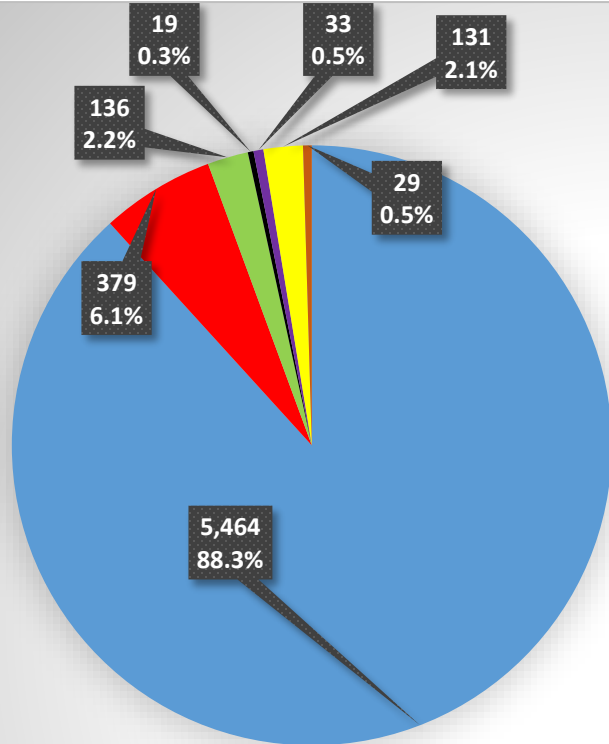

Sheriff's Daily Report 1/17/2018

Under the Custody of the Sheriff	
TOTAL MALE AND FEMALE	8,337
Jail Population	6,191
Community Corrections	2,146

Jail Population Behind the Walls

- Division 4, Division 4 Dorm 4, Division 6, Cermak, Division 08 RTU, Division 9, Division 10, Division 11 - Male Population
 - RTU Annex, Cermak, Division 08 RTU - Female Population
 - Division 15 - Outside Counties
 - Division 15 - Hospital
- Court-Ordered Programming within Jail Custody**
- RTU Annex - Women's Residential (Court Ordered Drug Treatment Program)
 - Division 6, Division 08 RTU - PRC (Court Ordered Drug Treatment Program) - Male Population
 - Division 16 - VRIC (Court Ordered) - Male Population

Q. What does Behind the Walls mean?

A. The behind the walls jail population is physically housed under the Sheriff's custody 24 hours a day/7 days a week. This includes all the populations listed on the key above and pie chart to the left - Divisional populations male & female, Outside Counties, Hospital, PRC, Women's Residential, & VRIC. Detainees in court-ordered treatment programs (PRC, Women's Residential, VRIC) are housed at CCDOC 24 hours a day/7 days week.