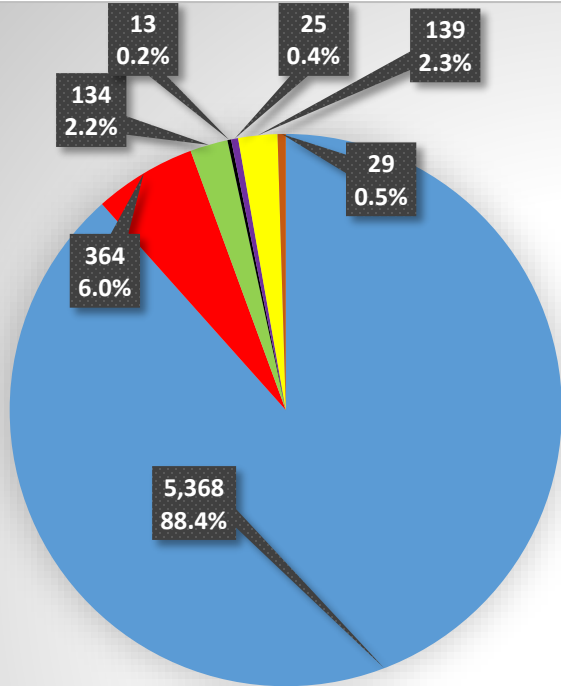

Sheriff's Daily Report 1/9/2018

Under the Custody of the Sheriff	
TOTAL MALE AND FEMALE	8,241
Jail Population	6,072
Community Corrections	2,169

Jail Population Behind the Walls

- Division 4, Division 4 Dorm 4, Division 6, Cermak, Division 08 RTU, Division 9, Division 10, Division 11 - Male Population
 - RTU Annex, Cermak, Division 08 RTU - Female Population
 - Division 15 - Outside Counties
 - Division 15 - Hospital
- Court-Ordered Programming within Jail Custody**
- RTU Annex - Women's Residential (Court Ordered Drug Treatment Program)
 - Division 6, Division 08 RTU - PRC (Court Ordered Drug Treatment Program) - Male Population
 - Division 16 - VRIC (Court Ordered) - Male Population

Q. What does Behind the Walls mean?

A. The behind the walls jail population is physically housed under the Sheriff's custody 24 hours a day/7 days a week. This includes all the populations listed on the key above and pie chart to the left - Divisional populations male & female, Outside Counties, Hospital, PRC, Women's Residential, & VRIC. Detainees in court-ordered treatment programs (PRC, Women's Residential, VRIC) are housed at CCDOC 24 hours a