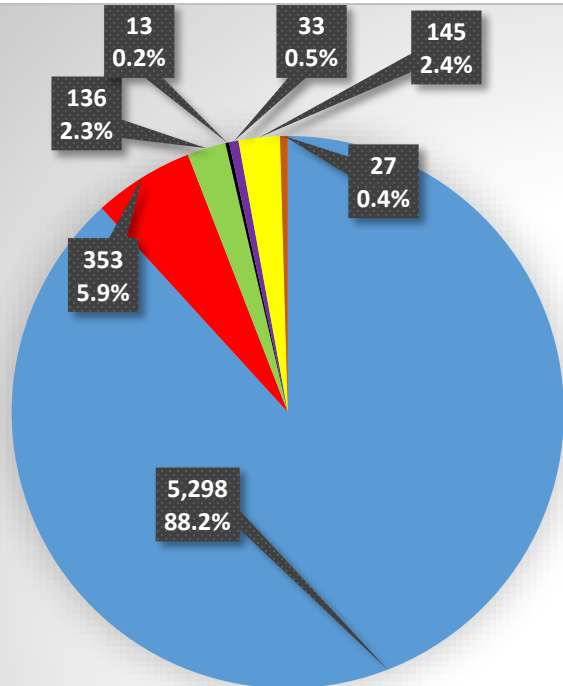

## Sheriff's Daily Report 1/3/2018

Under the Custody of the Sheriff	
<b>TOTAL MALE AND FEMALE</b>	<b>8,167</b>
Jail Population	6,005
Community Corrections	2,162

### Jail Population Behind the Walls

- Division 4, Division 4 Dorm 4, Division 6, Cermak, Division 08 RTU, Division 9, Division 10, Division 11 - Male Population
  - RTU Annex, Cermak, Division 08 RTU - Female Population
  - Division 15 - Outside Counties
  - Division 15 - Hospital
- Court-Ordered Programming within Jail Custody**
- RTU Annex - Women's Residential (Court Ordered Drug Treatment Program)
  - Division 6, Division 08 RTU - PRC (Court Ordered Drug Treatment Program) - Male Population
  - Division 16 - VRIC (Court Ordered) - Male Population

Q. What does Behind the Walls mean?

A. The behind the walls jail population is physically housed under the Sheriff's custody 24 hours a day/7 days a week. This includes all the populations listed on the key above and pie chart to the left - Divisional populations male & female, Outside Counties, Hospital, PRC, Women's Residential, & VRIC. Detainees in court-ordered treatment programs (PRC, Women's Residential, VRIC) are housed at CCDOC 24 hours a